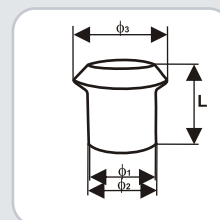

Citroen - Peugeot - Renault

FA1 NR	ϕ_1/ϕ_2 x ϕ_3 x L
006-938	37/40 x 56.3 x 58.3 mm
006-942	41/45 x 60.7 x 58.2 mm
006-945	44/48 x 67.0 x 59.0 mm
006-947	46/50 x 67.0 x 59.0 mm
006-951	50/54 x 70.0 x 59.0 mm
006-957	56/60 x 77.0 x 59.0 mm
006-962	61/65 x 77.0 x 59.0 mm