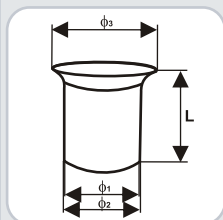

Citroen - Peugeot - Renault

FA1 NR	ϕ_1/ϕ_2 x ϕ_3 x L
006-937	37/40 x 56.0 x 65.5 mm
006-941	41/45 x 62.6 x 65.0 mm
006-944	44/48 x 66.5 x 65.5 mm
006-946	46/50 x 66.5 x 65.5 mm
006-950	50/54 x 71.0 x 66.0 mm
006-956	56/60 x 80.0 x 64.0 mm
006-961	61/65 x 80.0 x 64.0 mm