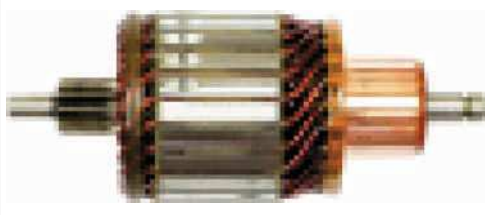

SA0068

Cross: Bosch
Number of teeth/splines 11, **Number of slots** 23, **L.** 149, **O. D.** 59, **Power** 2.2, **Voltage** 12
For: Bosch 0001109330