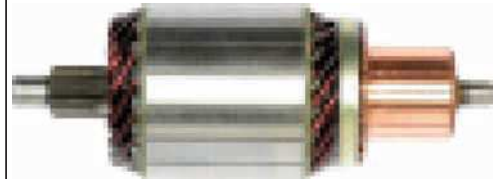

SA9015

Cross: Ford

Number of teeth/splines 10, **Number of slots** 17, L. 145.8, **O. D.** 53.8, **Power** 2.0, **Voltage** 12, **Rotation** CW

For: Ford 6G9N11000EC, As-PI S9071