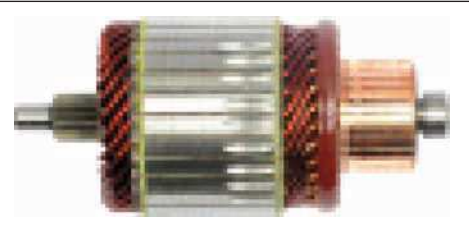

**SA2023**

**Cross:** Hitachi  
**Number of teeth/splines** 8, **Number of slots** 29, L. 110.5, O. D. 51, **Power** 1.0, **Voltage** 12, **Rotation** CW  
**For:** Hitachi S114902

**SA2015**

**Cross:** Hitachi 2240-2100  
**CARGO** 138830, **ORME** IM3032, **ISUZU** 8-94152967-0  
**Number of teeth/splines** 11, **Number of slots** 27, L. 195, O. D. 53, **Power** 3.0, **Voltage** 24  
**For:** Hitachi S2401C, S2401D, S2403A, S2403B, S2403C, S2405A, S2405B, S2407, S2408, S2408A, S2410, S2411, S2412, S2413, S2414 ...