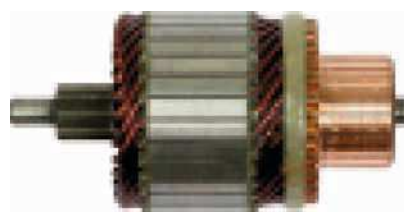

SA6008

Cross: Denso
CARGO 239078, **ORME** IM3152
Number of teeth/splines 9, **Number of slots** 29, **L.** 101, **O. D.** 50.5, **Power** 1.1, **Voltage** 12
For: Denso 4280001640