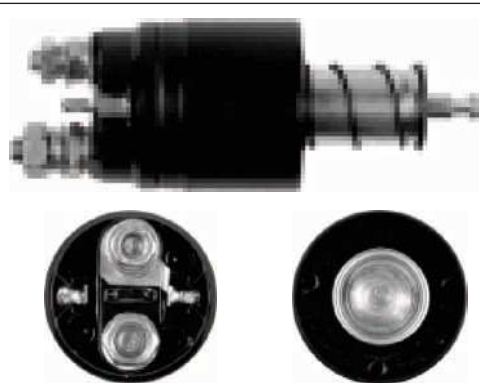

STARTER SOLENOIDS

OTHER

SS9009

Cross: Magneton 443937151560, 7152560, 7152762
CARGO 231681, **CQ** CQ2030229

Voltage 12, **B+** M10, **Coil bolt** M8

For: Magneton 443115142700, 443115142701, 443115142702, 443115142723, 443115142740, 443115142780, 443115144723, 9142700, 9142702 ...

In offer also: SS9009B