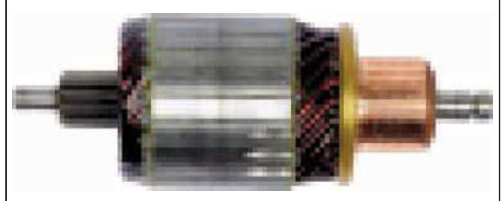

SA0063

Cross: Bosch 1004011067, 1004011207
CARGO 230518, **ORME** IM2127
Number of teeth/splines 13, **Number of slots** 23, L. 160, **O. D.** 59, **Power** 1.8, **Voltage** 12, **Rotation** CW
For: Bosch 0001110041, 0001110048, 0001110053, 0001110071, 0001110072, 0001110075, 0001110091, 0001110100, 0001110101, 0001110104, 0001110105 ...