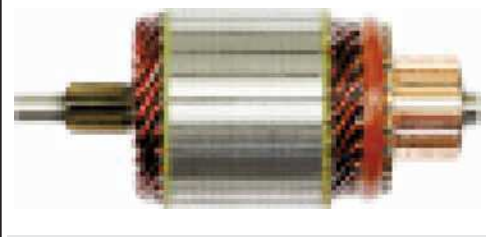

SA5037

Cross: Mitsubishi
AS-PL UD00463SA
Number of teeth/splines 9, Number of slots 25, L. 125.5, O. D. 54, Power 1.4, Voltage 12
For: Mitsubishi M1T86181