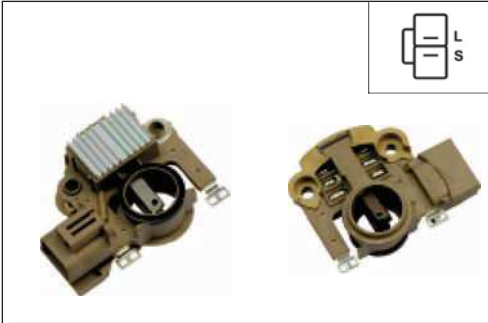

ALTERNATOR REGULATORS

MITSUBISHI

ARE5065

Cross: Mitsubishi A866X34272
WAI / TRANPO IM342
Voltage 12
For: Mitsubishi A2TA7591, A3TA7991, A002TA7591,
Nissan 231000Y710, 2310065F17, Opel 92058857
Soft Start 30 %
LRC 5 Sec
Field Shorted Circuit Protection
Sense Open Indication
Under Voltage Indication
Over Voltage Indication