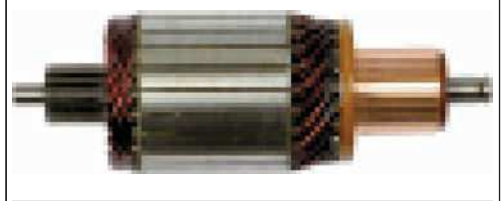

SA0065

Cross: Bosch 2004015007
CARGO 333410
Number of teeth/splines 13, **Number of slots** 23, L. 179.5, **O. D.** 60, **Power** 5.5, **Voltage** 24, **Rotation** CW
For: Bosch 0001261016
In offer also: SA0069