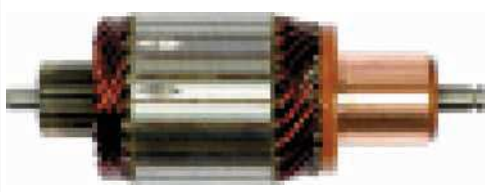

**SA0070**

**Cross:** Bosch  
**Number of teeth/splines** 16, **Number of slots** 23, **L.** 168, **O. D.** 60  
**For:** Bosch 0001263019  
**In offer also:** SA0066

**SA0071**

**Cross:** Bosch  
**Number of teeth/splines** 16, **Number of slots** 23, **L.** 168, **O. D.** 60, **Power** 3.0, **Voltage** 12  
**For:** Bosch 0001262022