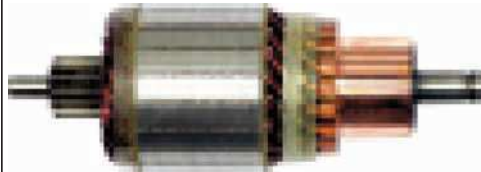

SA3023

Cross: Valeo
Number of teeth/splines 16, **Number of slots** 19, **L.** 141, **O. D.** 49.7, **Power** 2.2, **Voltage** 12, **Rotation** CW
For: Valeo D7G22