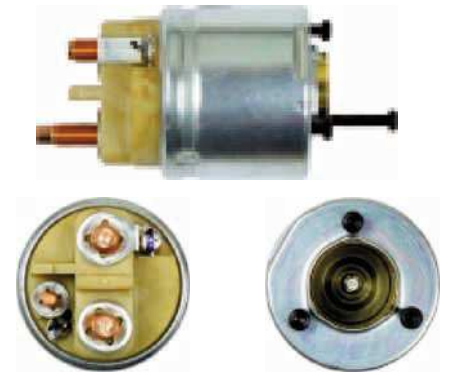

SS3030(VALEO)

Cross: Valeo 594411, 594638
CARGO 232041, **WOODAUTO** SND12497
Voltage 12, **B+** M8, **Coil bolt** M8
For: Valeo D6RA105, D6RA115, D7R44, D7R47, D7R49
In offer also: SS3030