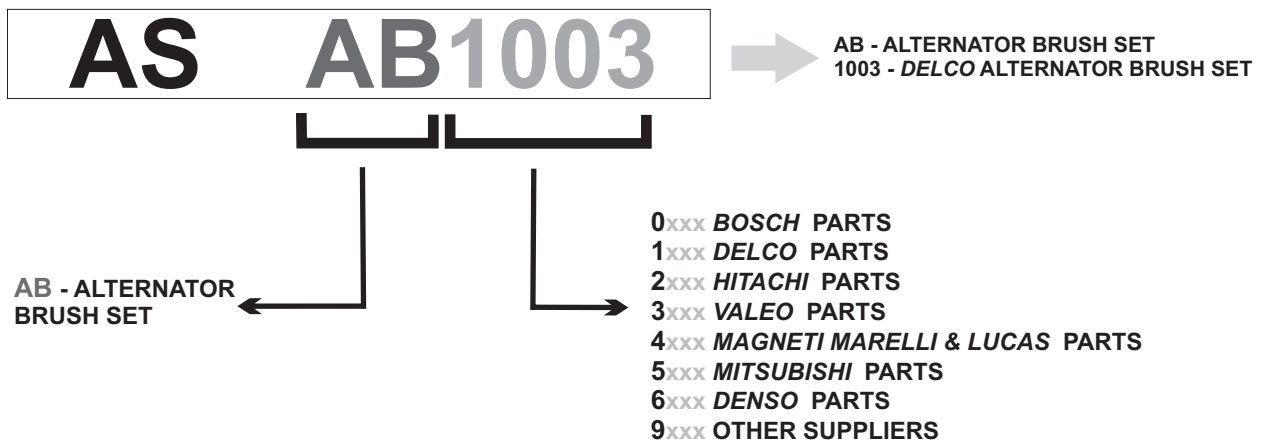

ALTERNATOR BRUSH SETS