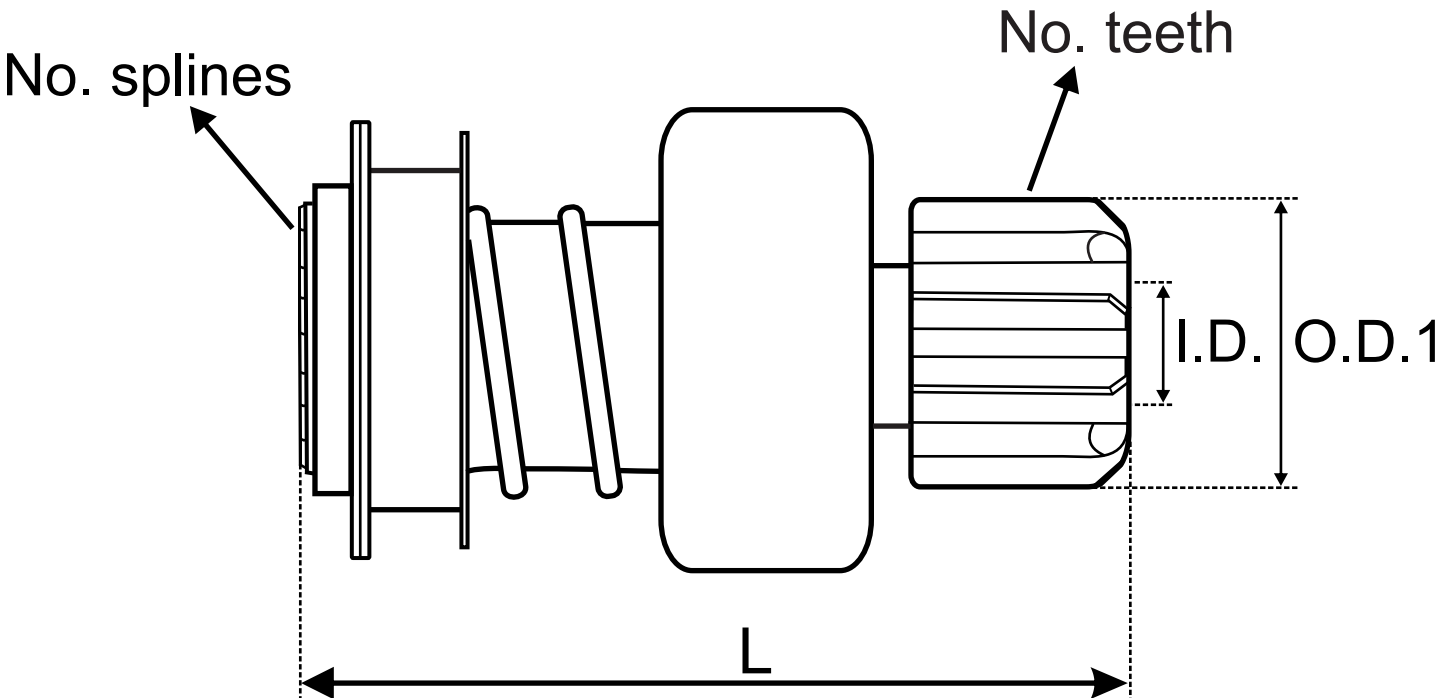

STARTER DRIVES

AS SD1003

→ SD - STARTER DRIVE
1003 - DELCO STARTER DRIVE

SD - STARTER DRIVE

- 0xxx BOSCH PARTS
- 1xxx DELCO PARTS
- 2xxx HITACHI PARTS
- 3xxx VALEO PARTS
- 4xxx MAGNETI MARELLI & LUCAS PARTS
- 5xxx MITSUBISHI PARTS
- 6xxx DENSO PARTS
- 9xxx OTHER SUPPLIERS