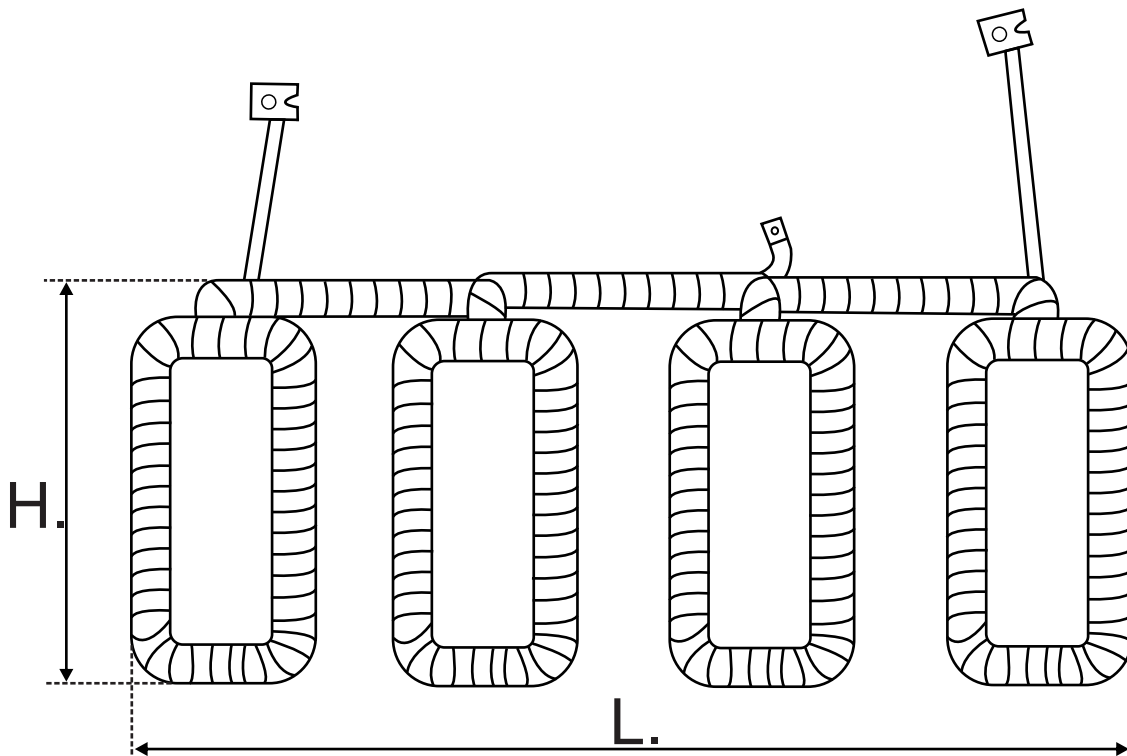

STARTER FIELD COILS

AS SF1003

→ SF - STARTER FIELD COIL
1003 - DELCO STARTER FIELD COIL

SF - STARTER
FIELD COIL

0xxx BOSCH PARTS
1xxx DELCO PARTS
2xxx HITACHI PARTS
3xxx VALEO PARTS
4xxx MAGNETI MARELLI & LUCAS PARTS
5xxx MITSUBISHI PARTS
6xxx DENSO PARTS
9xxx OTHER SUPPLIERS