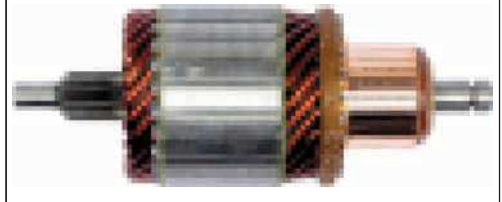

SA0064

Cross: Bosch 1004011073, 1004011092
CARGO 234022, **ORME** IM2134
Number of teeth/splines 9, **Number of slots** 23, L. 146, **O. D.** 55, **Power** 1.7, **Voltage** 12, **Rotation** CW
For: Bosch 0001115001, 0001115002, 0001115007, 0001115008, 0001115012, 0001115015, 0001115016, 0001115017, 0001115020, 0001115021, 0001115022 ...