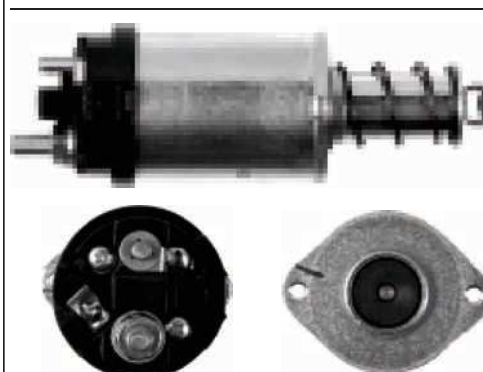

SS4023(ZM)

Cross: Lucas 000077174010, 000077177010
CARGO 134457, **NISSAN** 23343-Q9000
Voltage 12, **B+** M8, **Coil bolt** M6
For: Lucas 063226800010, 063226801010, 063226803010, 063226927010, 26715, 26715B, 26800, 26800D, 26800H, 26801, 26801B, 26801F, 26802 ...