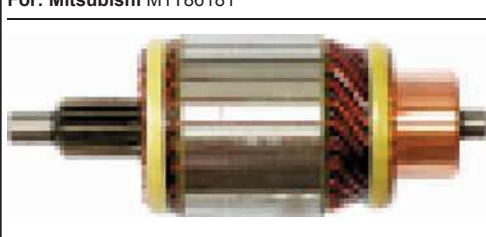

SA5038

Cross: Mitsubishi
AS-PL UD10111SA, UD10112SA
Number of teeth/splines 13, Number of slots 25, L. 141, O. D. 53.5, Voltage 12
For: Mitsubishi M2T85371, M8T75971