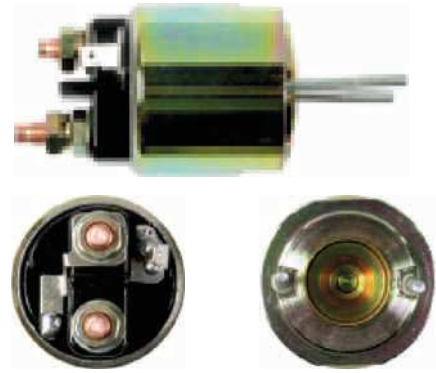

SS3006

Cross: Valeo 181069, 594098, CED549, CED568
CARGO 132025, **CQ** CQ2030343
Voltage 12, **B+** M8, **Coil bolt** M8
For: Valeo D9R121, D9R122, D9R126, D9R73, D9R84, D9R89, D9R91