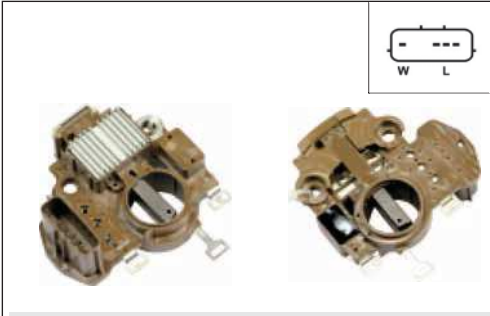

ALTERNATOR REGULATORS

MITSUBISHI

ARE5087

Cross: Mitsubishi
MOBILETRON VR-H2009-154B
Voltage 24
For: Mitsubishi A4TR5091, A4TR5091ZT