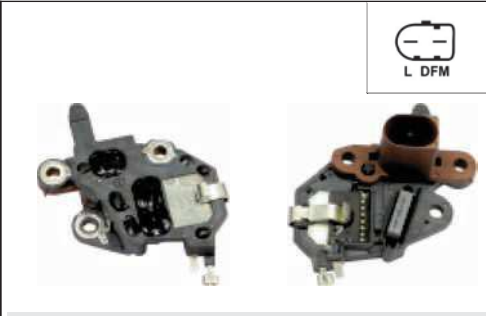

ARE1048

Cross: Delco
CARGO 235542, **DELPHI** 10480403
Plug PL61, Voltage 12
For: Delco 10480403, 10480407, **Iskra / Letrika** 11203631, **Mercedes** 0001501750, 0001502450, 0001502550, A0001501750, A0001502550
Soft Start 18.75 %
LRC 10 Sec
Under Voltage Indication
Over Voltage Indication
DFM Function