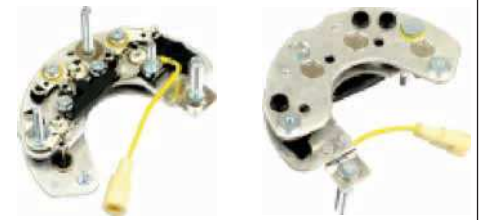

ARC4024

Cross: Lucas
B+ M6, **B+thread** 41.7, **O.D.** 115, **D+** M5, **D+thread** 47.5,
Diode Amp. 35, **Diodes** 6
With Lead Wire 110mm
With Trio