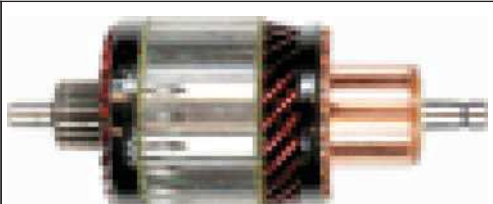

SA0038

Cross: Bosch 1004011082
CARGO 139703, **ORME** IM2129, **CQ** CQ2110374
Number of teeth/splines 16, **Number of slots** 23, **L.** 143, **O. D.** 59, **Power** 2, **Voltage** 12
For: Bosch 0001125502, 0001125503, 0001125504, 0001125507, 0001125508, 0001125511, 0001125512, 0001125513, 0001125514, 0001125517, 0001125518 ...