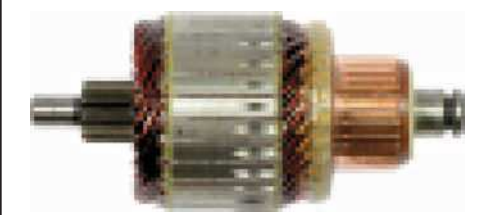

SA0073

Cross: Bosch 1004011210, 1004011212
CARGO 234125, 330084, **ORME** IM3166, IM 3166
Number of teeth/splines 11, **Number of slots** 28, **L.** 114, **O. D.** 52, **Power** 1.2, **Voltage** 12, **Rotation** CW
For: Bosch 0001107402, 0001107403, 0001107406, 0001107407, 0001107409, 0001107410, 0001107417, 0001107418, 0001107421, 0001107422, 0001107425 ...