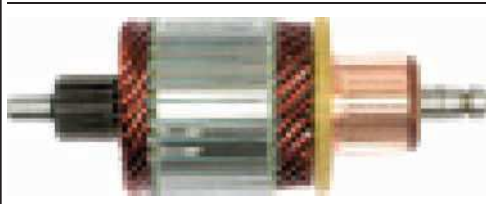

SA0087

Cross: Bosch 1004011316
ORME IM3162, **AS-PL** UD01740SA
Number of teeth/splines 14, **Number of slots** 28, **L.** 138.5, **O. D.** 52, **Power** 1.7, **Voltage** 12, **Rotation** CW
For: Bosch 0001138011, 0001138013, 0001138015, 0001138017, 0001138019, 0001138029, 0001138037, 0001138043, 0001138047, 0001138050, 0001138051 ...