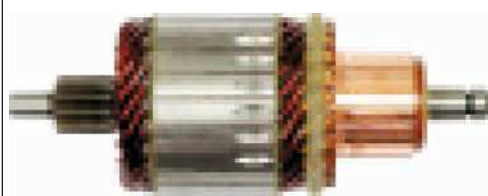

SA0097

Cross: Bosch 1004011084, 1004011304
CARGO 233715, **ORME** IM 2135, IM2135
Number of teeth/splines 11, **Number of slots** 23, L. 146, O. D. 55, **Power** 1.7, **Voltage** 12
For: Bosch 0001115005, 0001115006, 0001115009, 0001115011, 0001115013, 0001115035, 0001115045, 0001115046, 0001115068, 0001115069