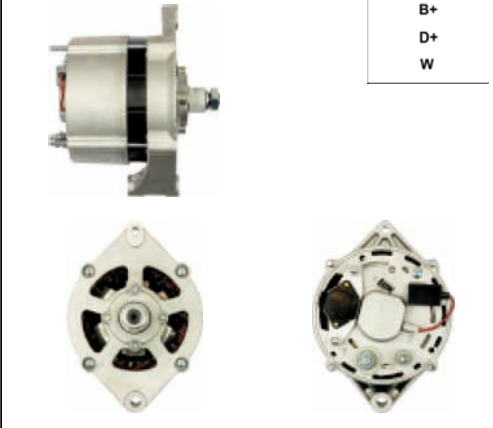

A0018

Cross: Bosch 0120488205, 0120488293, 0120489475
HC PARTS CA1197IR, **CARGO** 111888
Size B 51, Voltage 12, Amp. 65
For: CASE