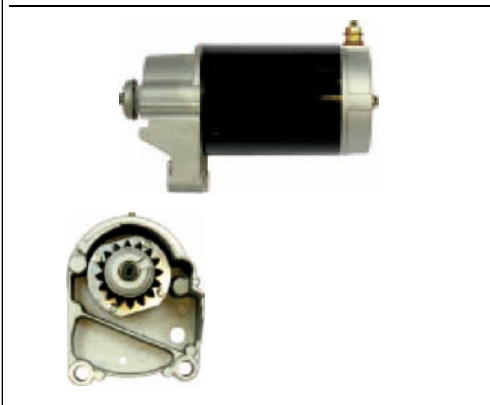

S9028

Cross: Briggs Stratton 393017, 394674, 394808
HC PARTS US852, **CARGO** 110635
Power 0.5, **Voltage** 12, **No./mount. holes** 2, **No./teeth (fits into)** 16, **rotation** ACW
For: BRIGGS & STRATTON