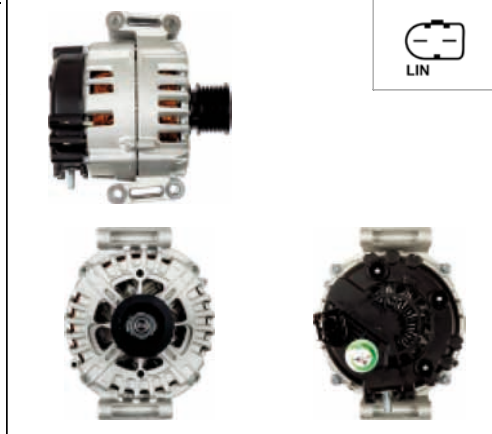

A3232

Cross: Valeo 440360, FG18S078, 439769, 2611839A
AS-PL A3232, **CASCO** CAL15512, **CEVAM** 4828
Size A 32.00, **Size C** 56.00, **Voltage** 12, **Amp.** 180
For: MERCEDES BENZ