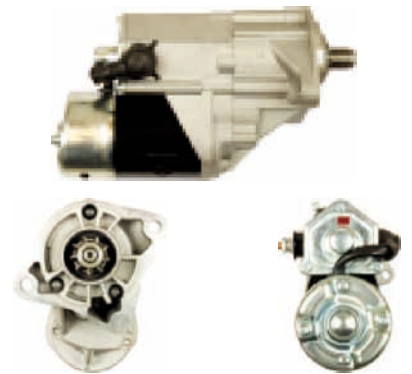

S6114

Cross: Denso 228000-6050, 228000-6051
AS-PL UD02109S, **CLARK** C07628, **DIXIE** 246-25144
Size A 88.50, **Size B** 24, **Power** 2.5, **Voltage** 12,
No./mount. holes 2, **No./mount. holes with thread** 0,
No./teeth 9, **No./teeth (fits into)** 9, **rotation** CW
For: CLARK