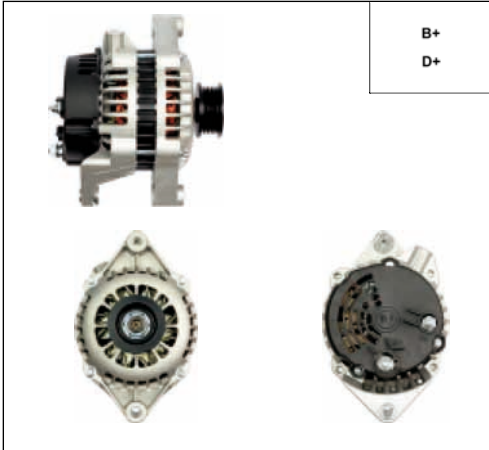

ALTERNATORS DELCO

B+
D+

A1011

Cross: Delco 10479225, 10480225, 225, 3493225
HC PARTS CA1581IR, **CARGO** 112416

Size A 54.50, **Size B** 33.50, **Size C** 58.00, **Voltage** 12, **Amp.** 100

For: OPEL, VAUXHALL