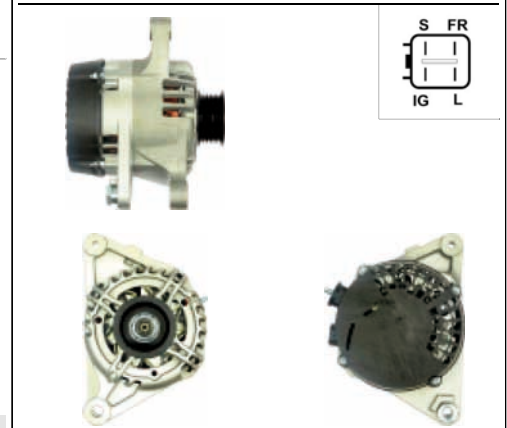

A6067

Cross: Denso 101210-0890, 101210-0891
HC PARTS JA1894IR, **BOSCH** 0124325079
Size A 16, Size B 17.5, Size C 40, Voltage 12, Amp. 90
For: TOYOTA
In offer also: A6067(DENSO)