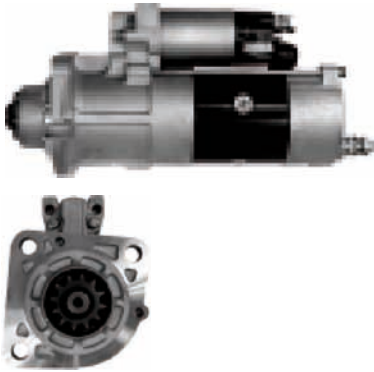

S5022

Cross: Mitsubishi M9T60371, M9T60372
HC PARTS CS1325, **CARGO** 113673
Size A 89, **Size B** 40, **Power** 6, **Voltage** 24, **No./mount.**
holes 3, **No./teeth (fits into)** 12, **rotation** CW
For: RENAULT V.I.