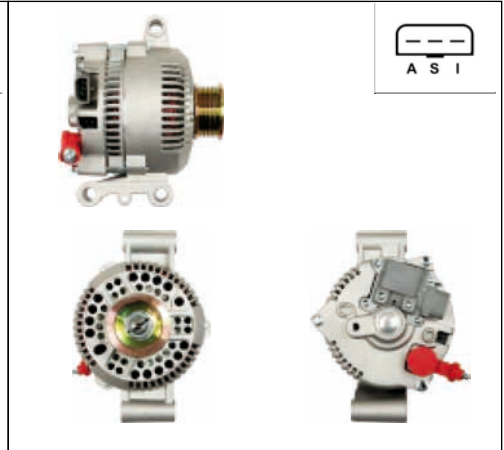

A9065

Cross: Ford F7PU10300JA, F7PU10346JA
AS-PL UD01138A, **WAI / TRANSPO** 7794N
Size A 37, Size C 75, Voltage 12, Amp. 95
For: FORD