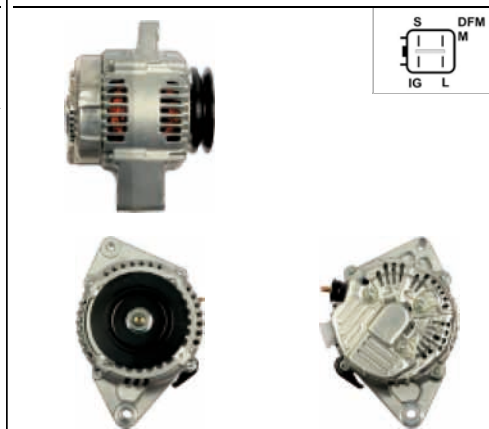

Cross: Denso 102211-1900, 102211-1910
HC PARTS JA1703IR, **CARGO** 114361
Size A 15, **Size B** 18, **Size C** 40, **Voltage** 12, **Amp.** 80
For: TOYOTA
In offer also: A6054

A6052

Cross: Denso 104210-4520, 104210-4521, DAN938
HC PARTS CA1965IR, **ELSTOCK** 28-5561
Size A 26, **Size B** 60, **Size C** 74, **Voltage** 12, **Amp.** 100
For: TOYOTA
In offer also: A6052(DENSO)