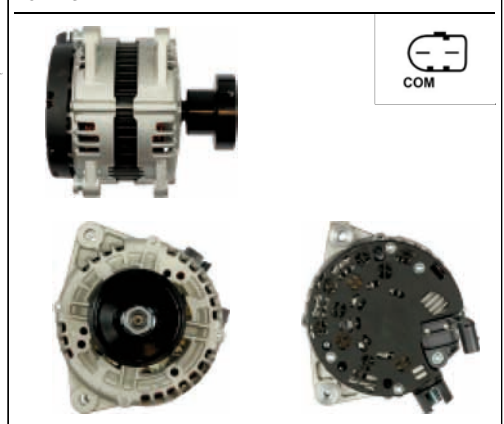

A0283

Cross: Bosch 0121615008, 0121615108, 0986048380
HC PARTS CA1919IR, **DELCO** DRB8380, DRB8380N
Size A 70, **Size B** 14, **Size C** 52, **Voltage** 12, **Amp.** 150
For: FORD