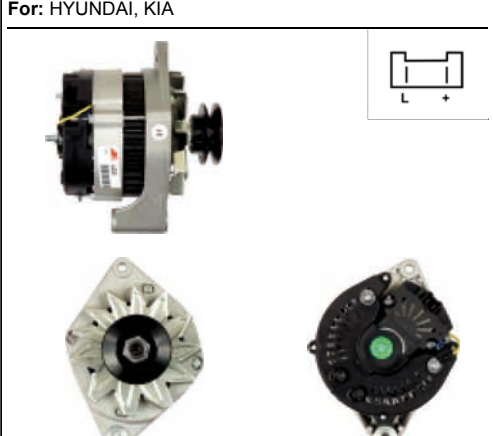

A3218

Cross: Valeo A13N156, A13N110, A13N121, 2541471
HC PARTS CA3751R, CA7281R, **CARGO** 112728
Size A 103.00, **Size B** 56.00, **Voltage** 12, **Amp.** 60
For: RENAULT