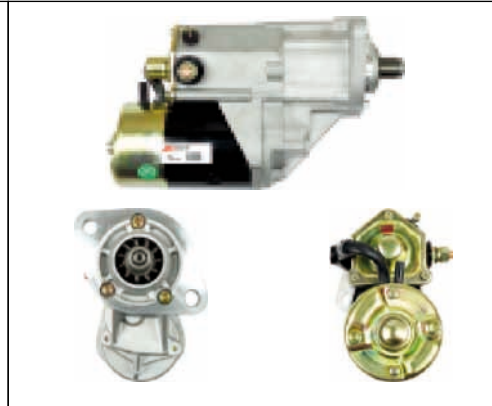

S6118

Cross: Denso 228000-7410
AS-PL UD02132S, CASCO CST40612
Size A 89.00, Size B 46.50, Power 7.8, Voltage 24,
No./mount. holes 3, No./mount. holes with thread 0,
No./teeth 11, No./teeth (fits into) 11, rotation CW
For: JOHN DEERE