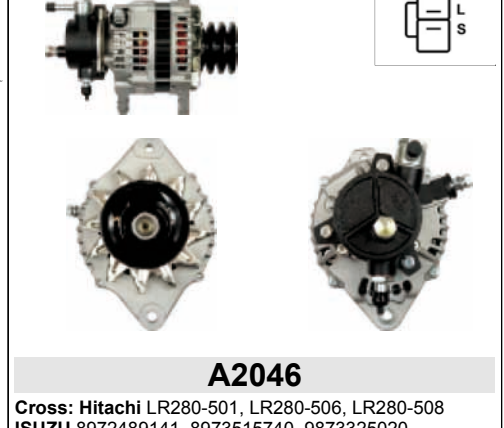

A2045

Cross: Hitachi LR250-508B, LR250-510, LR250-510B
ISUZU 8971443921, 8971701602, 8971701631
Size A 42, **Size B** 17.5, **Size C** 76.5, **Voltage** 24, **Amp.** 50
For: ISUZU
In offer also: A2019

A2040

Cross: Hitachi LR250-708E, LR250707, LR250707E
ISUZU 8980298872, 8980750260
Size A 58, **Size B** 18, **Size C** 76.5, **Voltage** 24, **Amp.** 60

A2043

Cross: Hitachi LR1110-707, LR1110-707C
HC PARTS JA990IR, **CARGO** 111381
Size A 43, **Size B** 13, **Size C** 67.5, **Voltage** 12, **Amp.** 110
For: INFINITI, NISSAN

A2046

Cross: Hitachi LR280-501, LR280-506, LR280-508
ISUZU 8972489141, 8973515740, 9873325020
Size A 42, **Size B** 18, **Size C** 76, **Voltage** 24, **Amp.** 80
For: ISUZU
In offer also: A2055

ALTERNATORS HITACHI