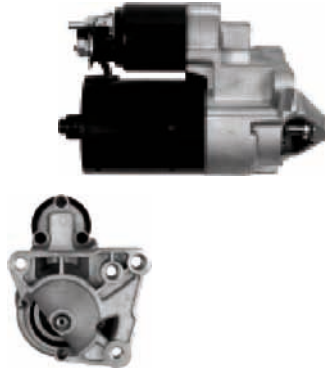

For: IVECO, SCANIA

S0225

Cross: Bosch 0001106012, 0001106017, 0001106022
HC PARTS CS1179, **DELCO** DRS8770

Size A 66, **Size B** 0, **Power** 0.9, **Voltage** 12, **No./mount. holes** 4, **No./mount. holes with thread** 4, **No./teeth (fits into)** 9, **rotation** CW