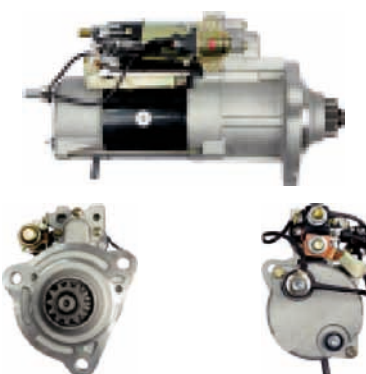

S5062

Cross: Mitsubishi M9T82179
VOLVO 3586798, 3801289, 3803838
Size A 92, **Size B** 47.5, **Power** 7.5, **Voltage** 24,
No./mount. holes 3, **No./mount. holes with thread** 0,
No./teeth (fits into) 12, **rotation** CW