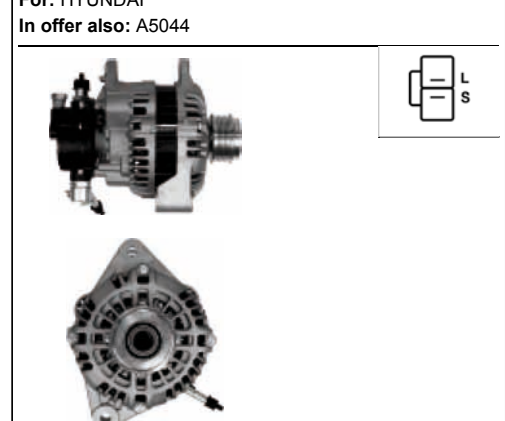

A9018

Cross: Hyundai / Kia 37300-4X000, 37300-4X001
HC PARTS JA1709IR, **CARGO** 113331
Size A 47.5, **Size B** 13, **Size C** 80.5, **Voltage** 12, **Amp.** 110
For: HYUNDAI, KIA