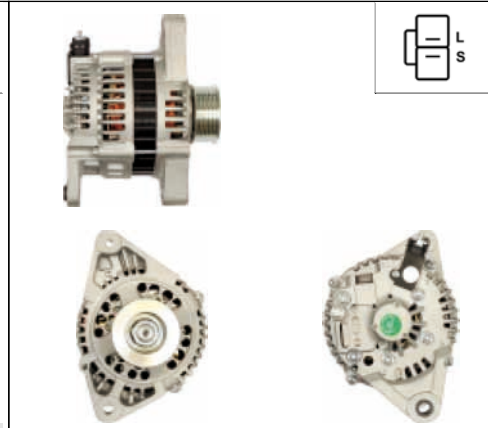

A2024

Cross: Hitachi LR180-725, LR180-725B, LR180-725C
HC PARTS JA762IR, **CARGO** 111264
Size A 38, **Size B** 25, **Size C** 82, **Voltage** 12, **Amp.** 80
For: NISSAN