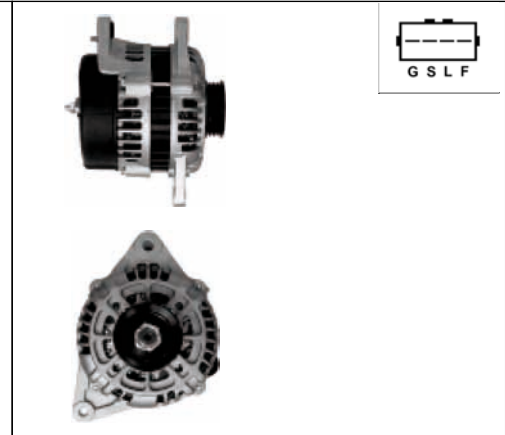

A9017

Cross: Hyundai / Kia 37300-38310, 37300-38700
HC PARTS JA1718IR, **CARGO** 113517
Size A 38.5, **Size B** 13, **Size C** 67, **Voltage** 12, **Amp.** 95
For: HYUNDAI
In offer also: A5044