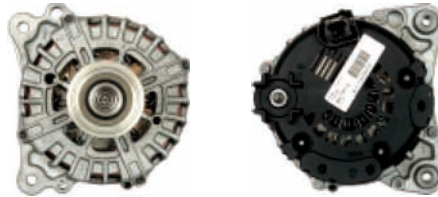

A3154(VALEO)

Cross: Valeo 439856, 440596, FG23S073
Size A 28, Size B 14.5, Size C 64, Voltage 12, Amp. 220
For: PORSCHE, VW