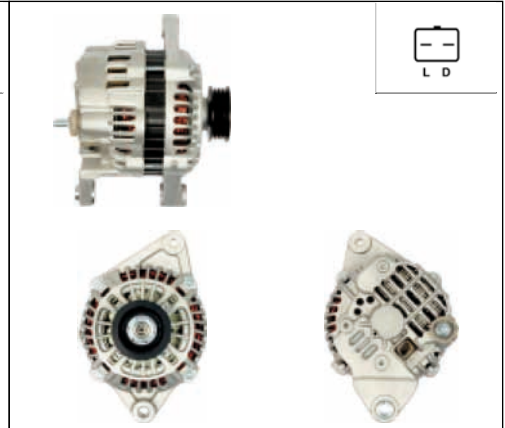

ALTERNATORS MITSUBISHI

A5041

Cross: Mitsubishi A4TA0591, A4TA8292
HC PARTS CA2040IR, **CARGO** 113923
Size A 90, **Size B** 58, **Voltage** 24, **Amp.** 90
For: IVECO
In offer also: A0320

A5044

Cross: Mitsubishi A3TA5491, A3TA5492, A3TA7791
HC PARTS JA1522IR, **CARGO** 112327
Size A 26, **Size B** 13, **Size C** 66, **Voltage** 12, **Amp.** 100
For: HYUNDAI, KIA, MITSUBISHI, VOLVO
In offer also: A9017