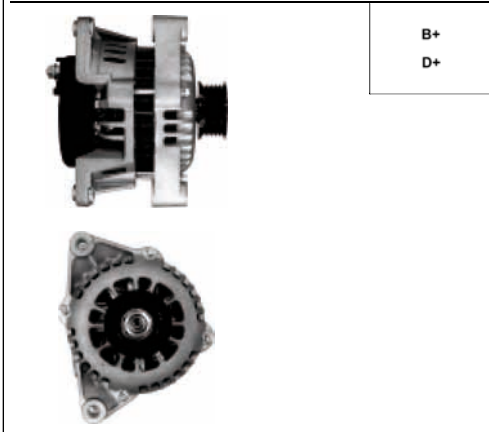

B+
D+

A1012

Cross: Delco DRA4127, DRA9250
HC PARTS CA1070IR, **CARGO** 113304

Size A 52, **Size B** 34, **Size C** 59, **Voltage** 12, **Amp.** 120

For: OPEL, SAAB, VAUXHALL