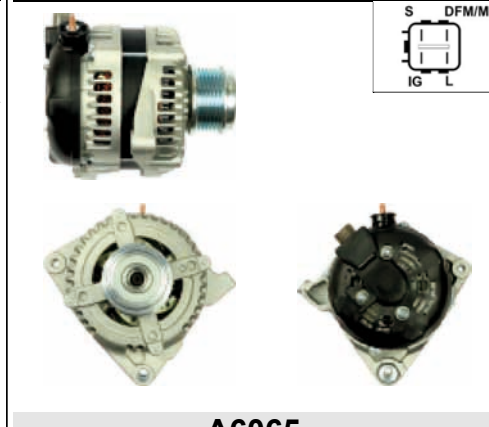

A6065

Cross: Denso 104210-2320, 104210-2520, DAN1018
ELSTOCK 28-6773, **LUCAS** LRA03633
Size A 27, Size B 20, Size C 42.5, Voltage 12, Amp. 100
For: TOYOTA
In offer also: A6065(DENSO)