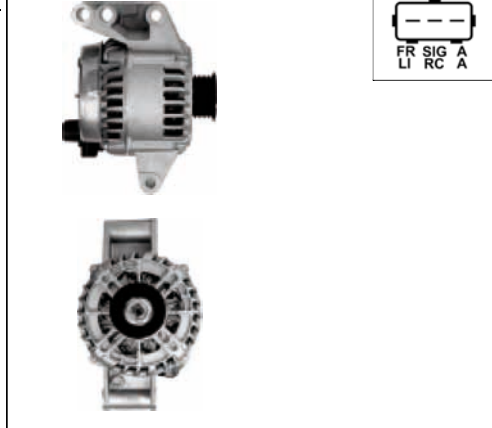

A9023

Cross: Ford 1145715, 1229424, 1464755, 1479818
HC PARTS CA1758IR, CA2034IR
Size A 41, **Size B** 55, **Size C** 74, **Voltage** 12, **Amp.** 90
For: FORD