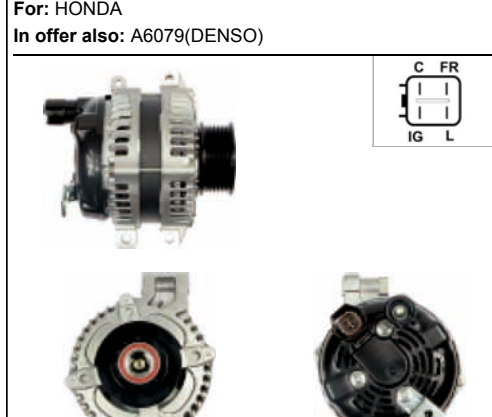

A6079(DENSO)

Cross: Denso 104210-3911, 104210-4860, DAN984
HC PARTS CA1980IR, **AS-PL** UD02275A
Size A 46, **Size B** 46, **Size C** 44, **Voltage** 12, **Amp.** 130
For: HONDA
In offer also: A6079