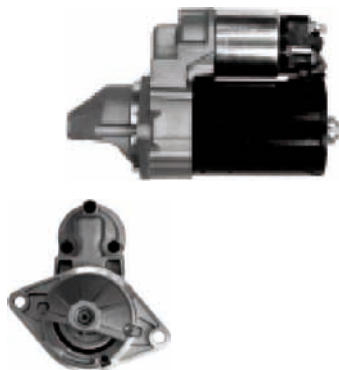

STARTERS BOSCH

S0088

Cross: Bosch 0001107401, 0001107402, 0001107404
HC PARTS CS1257, **CARGO** 111123

Size A 68, **Size B** 19, **Power** 1.1, **Voltage** 12,
No./mount. holes 2, **No./teeth (fits into)** 9, rotation CW

For: OPEL, SAAB, VAUXHALL

In offer also: S0088(BOSCH)