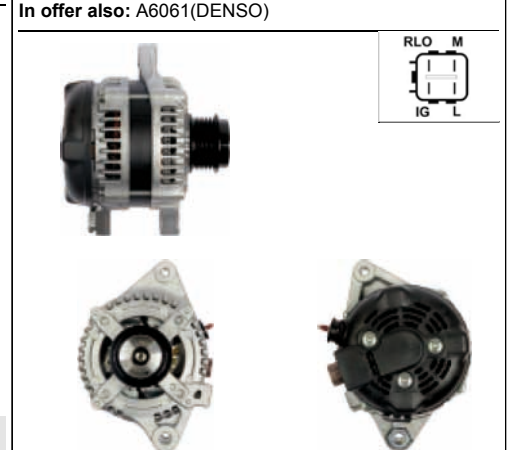

A6061(DENSO)

Cross: Denso 104210-2180, 104210-2181
HC PARTS CA2126IR, **AS-PL** UD10094A
Size A 15, **Size B** 20, **Size C** 51, **Voltage** 12, **Amp.** 100
For: TOYOTA
In offer also: A6061