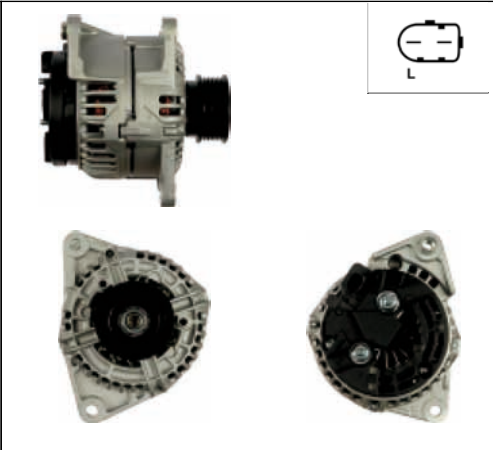

A0075

Cross: Bosch 0124515044, 0986042820
HC PARTS CA16791R, **CARGO** 113270
Size A 47, Size B 14, Size C 81, Voltage 12, Amp. 120
For: IVECO