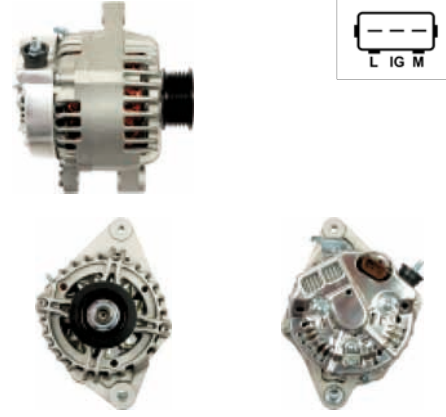

A6013

Cross: Denso 102211-8010, 102211-8200
HC PARTS JA1800IR, **AS-PL** A6013
Size A 48, **Size B** 27, **Size C** 39, **Voltage** 12, **Amp.** 90
For: TOYOTA