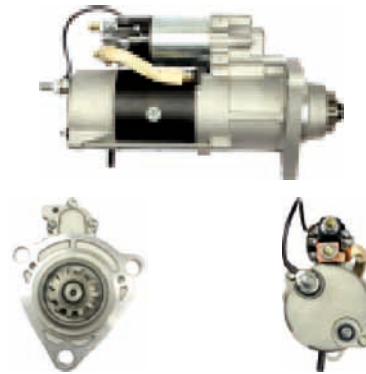

S5079

Cross: Mitsubishi M9T70077
MACK 8MJ4298AM
Size A 92, **Size B** 48, **Voltage** 12, **No./mount. holes** 3,
No./mount. holes with thread 0, **No./teeth (fits into)**
11, **rotation** CW
For: MACK