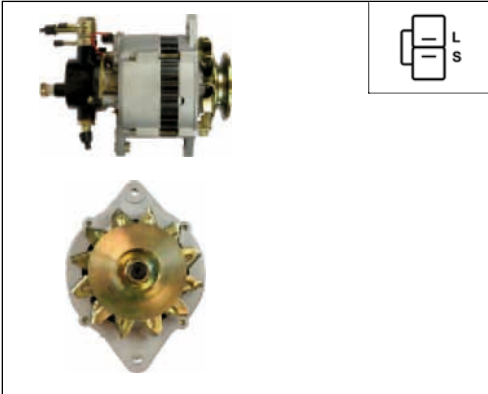

ALTERNATORS HITACHI

A2015

Cross: Hitachi LR170-406, LR170-406B, LR170-406C
HC PARTS JA773IR, **CARGO** 112092
Size A 44, **Size B** 13, **Size C** 80, **Voltage** 12, **Amp.** 70
For: NISSAN