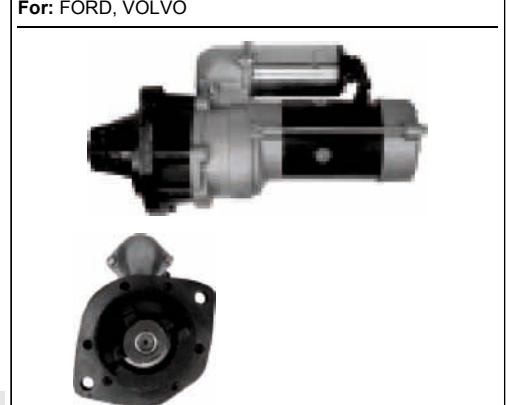

S9034

Cross: Nikko 0-23000-1290, 0-23000-1292
HC PARTS JS750, **CARGO** 110656
Size A 104.9, **Size B** 13.5, **Power** 5.5, **Voltage** 24, **No./mount. holes** 2, **No./mount. holes with thread** 0, **No./teeth (fits into)** 11, **No./teeth (fits into)** 11, **rotation** CW
For: KOMATSU