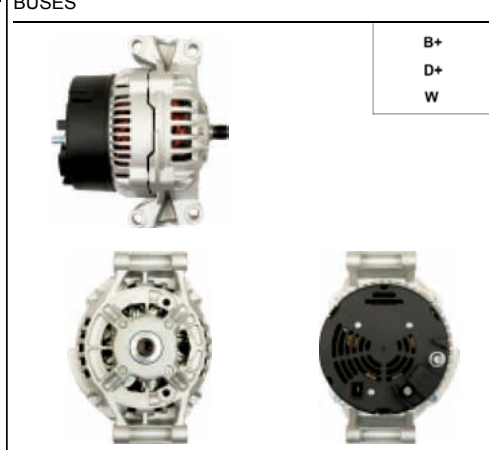

A0032

Cross: Bosch 0123320051, 0123320065, 0124325039
HC PARTS CA1489IR, **AS-PL** A0032
Size A 32, **Size B** 70, **Voltage** 12, **Amp.** 90
For: MERCEDES BENZ
In offer also: A0032(P)