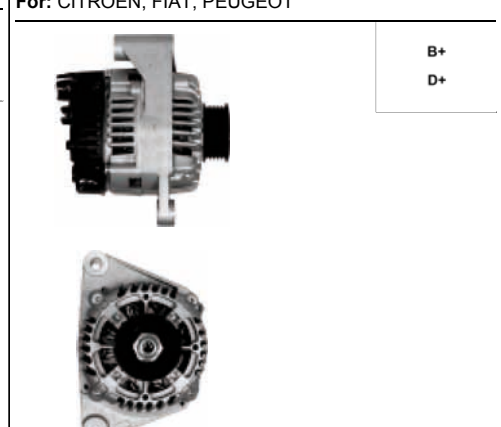

A3040

Cross: Valeo 2541684, 2541720, 2541764, 2541764A
HC PARTS CA1095IR, **CARGO** 112701
Size A 88.5, **Size B** 56, **Voltage** 12, **Amp.** 70
For: CITROEN, PEUGEOT