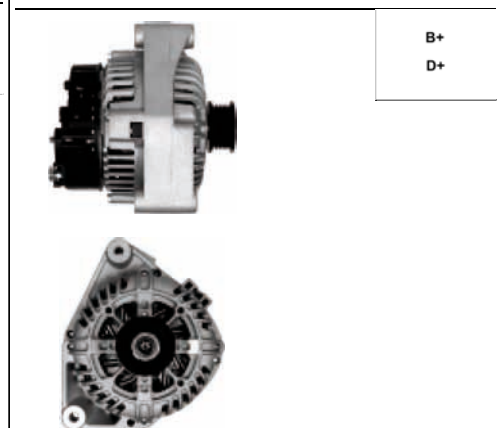

A3076

Cross: Valeo 2541694, 2541694D, 436619, 439062
HC PARTS CA1150IR, **CARGO** 111788

Size A 77, **Size B** 57, **Voltage** 12, **Amp.** 105

For: BMW, OPEL, VAUXHALL