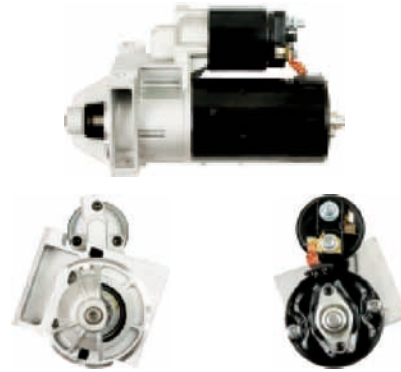

S0467

Cross: Bosch 9005060003, BXH136, F005M00012

Size A 82, **Size B** 7, **Power** 1.4, **Voltage** 12, **No./mount. holes** 2, **No./mount. holes with thread** 0, **No./teeth** 9, **No./teeth (fits into)** 9, **rotation** CW

For: HOLDEN