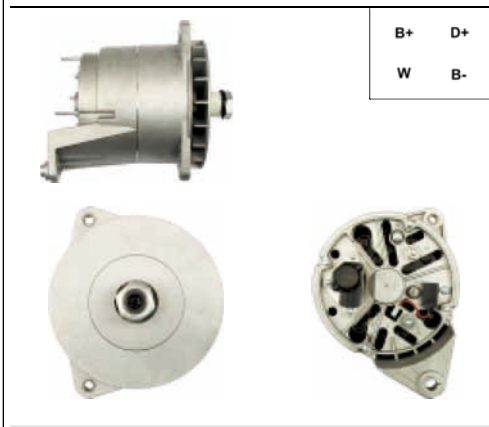

A0023

Cross: Bosch 0120469010, 0120469022, 0120469023
HC PARTS CA1336IR, **CARGO** 111987
Size B 17, Size C 63, Voltage 24, Amp. 55
For: IVECO
In offer also: A0416

A0026

Cross: Bosch 0120469920, 0986036280
HC PARTS CA550IR, **CARGO** 112757
Size B 27, Size C 68, Voltage 24, Amp. 55
For: SCANIA