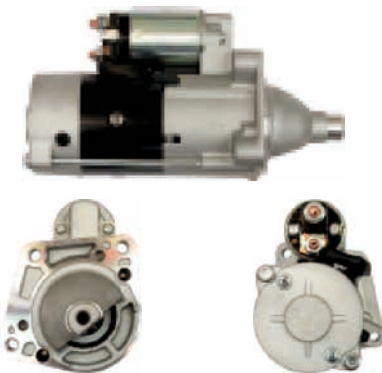

S5099

Cross: Mitsubishi M002T88971, M2T88971
CARGO 113977, **CHRYSLER** 04868860AA

Size A 82, **Size B** 9, **Power** 2.20, **Voltage** 12,
No./mount. holes 3, **No./mount. holes with thread** 3,
No./teeth 9, **No./teeth (fits into)** 9, **rotation** CW

For: CHRYSLER, DODGE