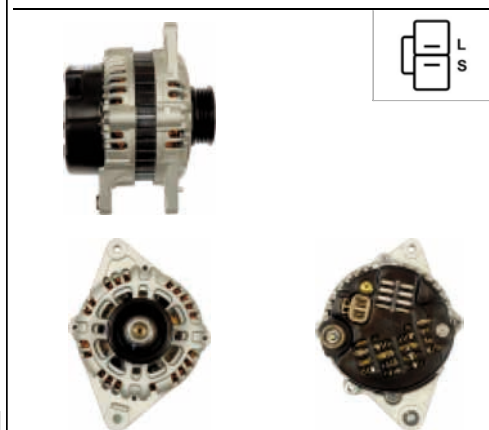

A9094(MANDO)

Cross: Mando 37300-22200, AB190058
HC PARTS JA994IR, **CARGO** 111405
Size A 36.00, **Size B** 13.00, **Size C** 55.00, **Voltage** 12, **Amp.** 90
For: HYUNDAI
In offer also: A9005