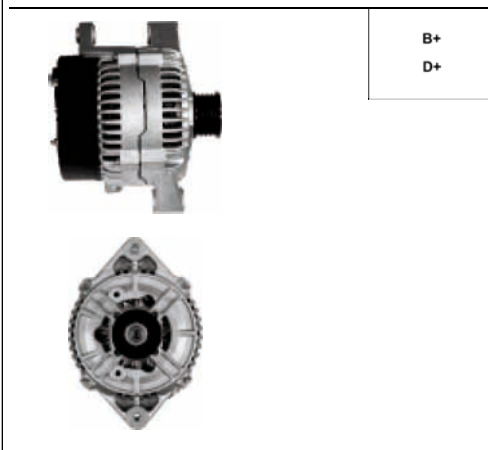

B+
D+

A0116

Cross: Bosch 0123505001, 0123510063, 0986039240
HC PARTS CA1045IR, **CARGO** 111732
Size A 51, **Size B** 33.5, **Size C** 57.5, **Voltage** 12, **Amp.** 120
For: OPEL, VAUXHALL