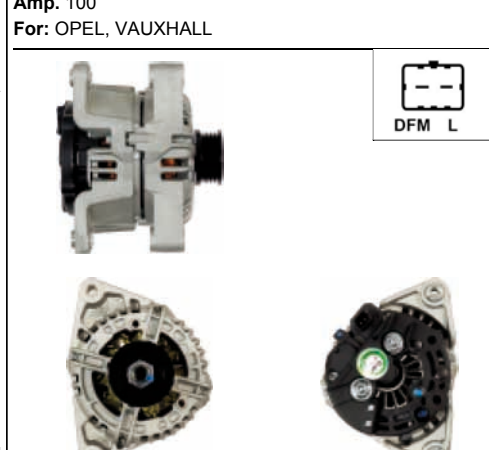

A0414

Cross: Bosch 0124325171, 0986049020
HC PARTS CA1940IR, CARGO 114492
Size A 52.00, **Size B** 33.50, **Size C** 57.00, **Voltage** 12, **Amp.** 100
For: OPEL, VAUXHALL