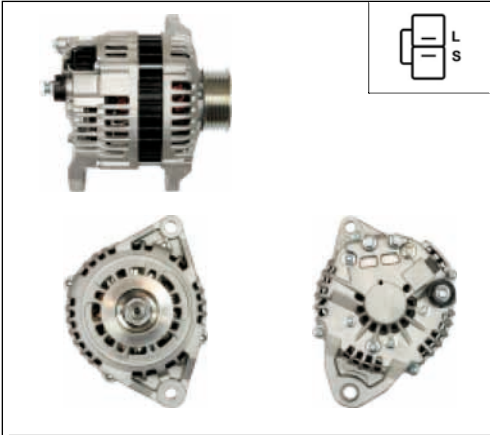

Cross: Hitachi LR250-708E, LR250707, LR250707E
ISUZU 8980298872, 8980750260
Size A 58, **Size B** 18, **Size C** 76.5, **Voltage** 24, **Amp.** 60

A2043

Cross: Hitachi LR1110-707, LR1110-707C
HC PARTS JA990IR, **CARGO** 111381
Size A 43, **Size B** 13, **Size C** 67.5, **Voltage** 12, **Amp.** 110
For: INFINITI, NISSAN

A2046

Cross: Hitachi LR280-501, LR280-506, LR280-508
ISUZU 8972489141, 8973515740, 9873325020
Size A 42, **Size B** 18, **Size C** 76, **Voltage** 24, **Amp.** 80
For: ISUZU
In offer also: A2055

ALTERNATORS HITACHI