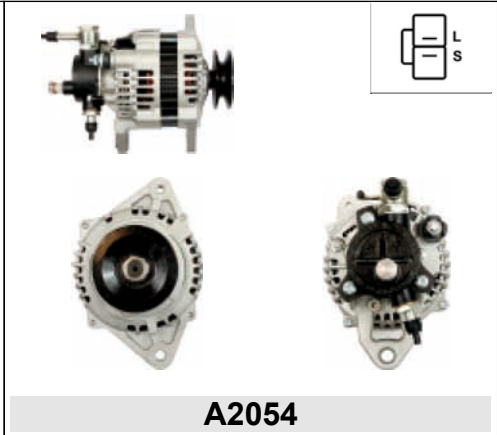

A2054

Cross: Hitachi LR180-512T
CARGO 114428, **ISUZU** 8979673011
Size A 45, **Size B** 13, **Size C** 82, **Voltage** 12, **Amp.** 100
For: ISUZU