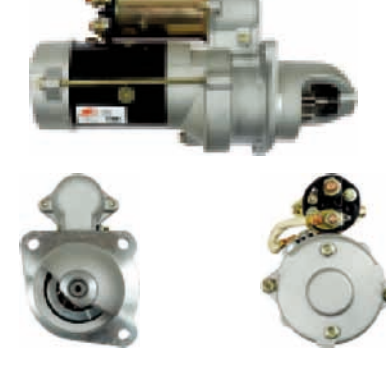

S1055

Cross: Delco 10461461, 10479605
CARGO 112652, **AS-PL** UD02192S, **DIXIE** 201-28202
Size A 88.00, **Size B** 47.00, **Power** 4.5, **Voltage** 24,
No./mount. holes 3, **No./mount. holes with thread** 0,
No./teeth 10, **No./teeth (fits into)** 10, **rotation** CW
For: DETROIT