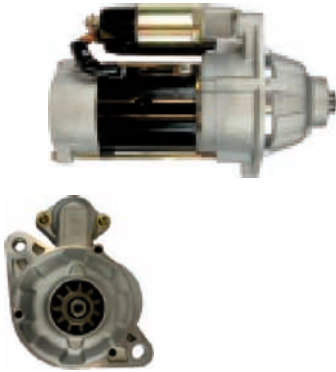

S5013

Cross: Mitsubishi M003T56073, M003T56082
CARGO 113129, 113561, **DELCO** DRS3263

Size A 110, **Size B** 63, **Power** 4.5, **Voltage** 24,
No./mount. holes 2, **No./mount. holes with thread** 1,
No./teeth (fits into) 11, **rotation** CW

For: MITSUBISHI

In offer also: S6123