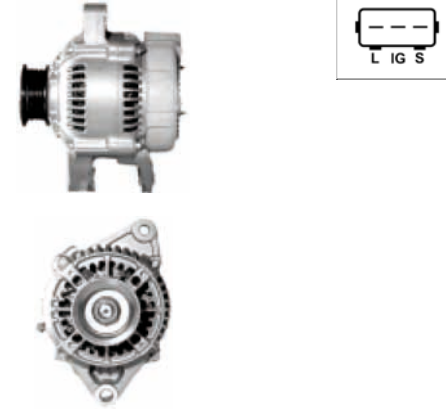

A6012

Cross: Denso 101211-0060, 101211-0061
HC PARTS JA976IR, **CARGO** 111579
Size A 52, **Size B** 28, **Size C** 41, **Voltage** 12, **Amp.** 70
For: TOYOTA