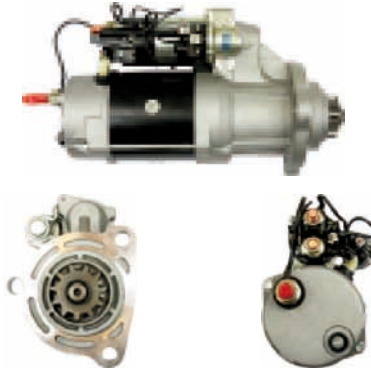

S5097

Cross: Mitsubishi
Voltage 12