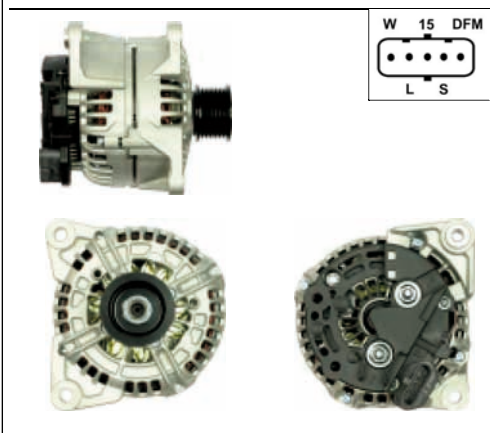

A0256

Cross: Bosch 0124315016, 0124315024, 0124315029
HC PARTS JA1605IR, **CARGO** 113296
Size A 16.5, Size B 18, Size C 40.5, Voltage 12, Amp. 80
For: TOYOTA

A0251

Cross: Bosch 0124555006, 0124655006
CARGO 114036, **DAF** 1387388, 1400520, 1401948
Size A 23, Size B 15, Size C 81, Voltage 24, Amp. 100
For: DAF
In offer also: A0250