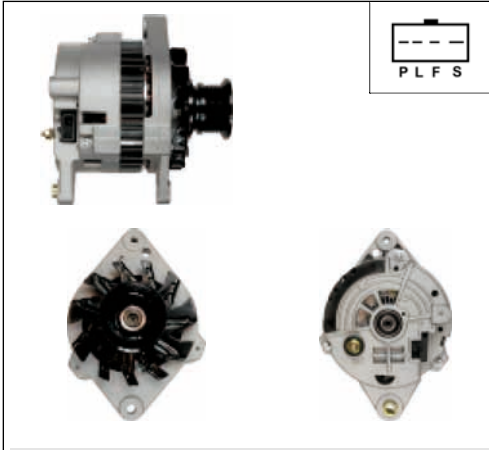

ALTERNATORS DELCO

A1002
Cross: Delco 10480000, 10480073, 10490000
HC PARTS CA1396IR, **CARGO** 111846
Size A 46.5, **Size B** 12.5, **Size C** 81, **Voltage** 12, **Amp.** 75
For: CHEVROLET, DAEWOO

A1005
Cross: Delco 219138, 219202, DRA4137, DRA4137N
HC PARTS CA1672IR, **CARGO** 113349
Size A 37, **Size B** 13, **Size C** 81, **Voltage** 12, **Amp.** 85
For: CHEVROLET, DAEWOO