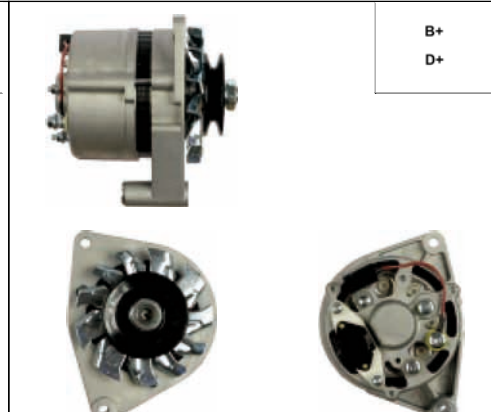

PART 1

ALTERNATORS

A, B, C - dimension in millimeters

ALTERNATORS BOSCH

A0001

Cross: Bosch 0120400773, 0120469001, 0120469019
HC PARTS CA333IR, **CARGO** 110895, **AS-PL** A0001
Size B 80, Voltage 24, Amp. 55
For: DAF, KASSBOHRER, MAN, MERCEDES BENZ TRUCKS & BUSES, SSANGYONG