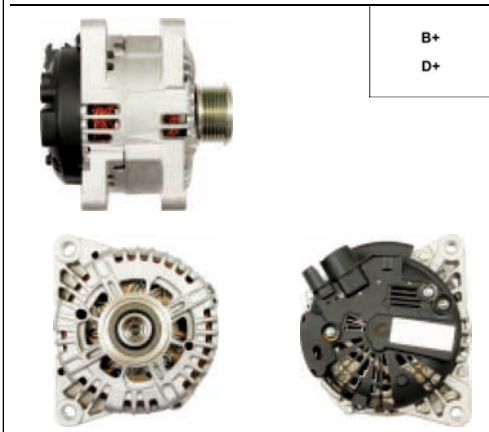

B+
D+

A3051(P-INA)

Cross: Valeo 2541251, 2541251B, 2542351, 2542500
HC PARTS CA1553IR, **CARGO** 112461

Size A 37, **Size B** 21, **Size C** 45.5, **Voltage** 12, **Amp.** 150

For: ALFA ROMEO, CITROEN, FIAT, LANCIA, OPEL, PEUGEOT, SUZUKI