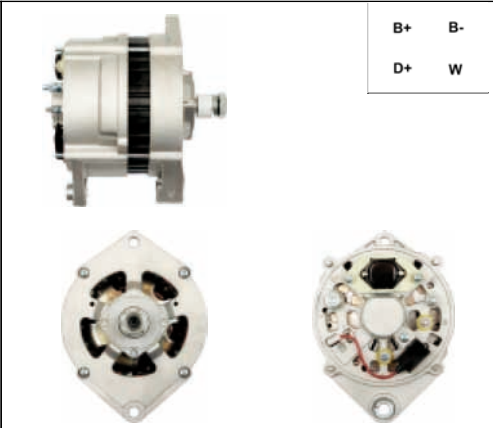

A0025

Cross: Bosch 0120468065, 0120468094, 0120468116
HC PARTS CA1438IR, **CARGO** 112076, **AS-PL** A0025
Size B 27, Size C 71, Voltage 24, Amp. 80
For: IVECO, RENAULT V.I., SCANIA