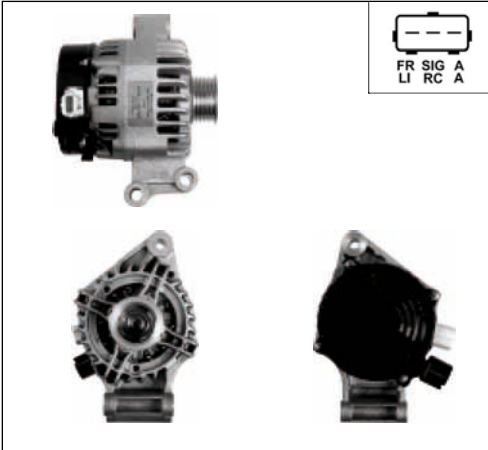

ALTERNATORS MAGNETI MARELLI

A4089(MM)
Cross: Magneti Marelli
HC PARTS CA1925IR, **DENSO** 102211-8351
Size A 10, Size C 49, Voltage 12, Amp. 105
For: FORD
In offer also: A4089