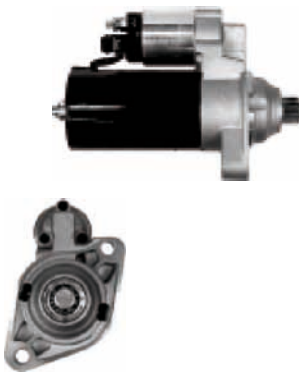

S0146

Cross: Bosch 0001110069, 0001110070, 0001110086
HC PARTS CS1266, CS620, **DELCO** DRS6700
Size A 76, **Size B** 53, **Power** 1.8, **Voltage** 12,
No./mount. holes 2, **No./teeth (fits into)** 9, **rotation** ACW
For: FORD, SEAT, VW