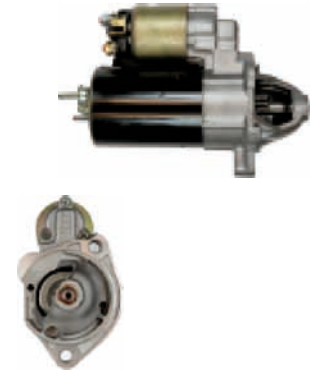

S0054

Cross: Bosch 0001107017, 0001107018, 0001107054
HC PARTS CS612, **CARGO** 112321, **DELCO** DRS6330

Size A 82.5, **Size B** 15, **Power** 1.1, **Voltage** 12,
No./mount. holes 2, **No./mount. holes with thread** 2,
No./teeth (fits into) 9, rotation CW

For: AUDI, SKODA, VW

In offer also: S0054(BOSCH)