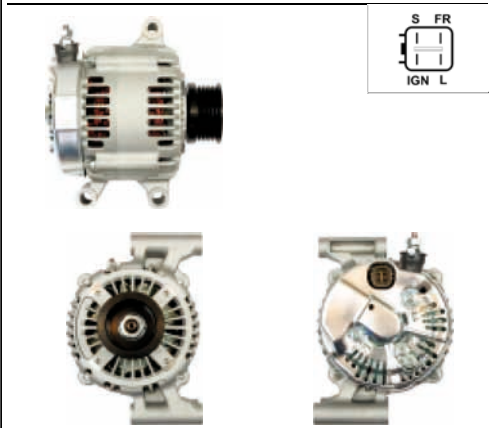

A6141

Cross: Denso 101211-7892
HC PARTS CA2073IR, **ELSTOCK** 28-5551
Size A 42.5, **Size C** 76, **Voltage** 12, **Amp.** 120
For: JAGUAR