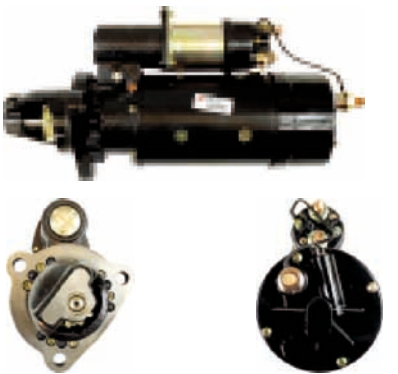

S1067

Cross: Delco 1990483
CARGO 112089, **AS-PL** UD02184S, **DIXIE** TS-1501
Size A 92.00, **Size B** 47.00, **Power** 7.8, **Voltage** 12,
No./mount. holes 3, **No./mount. holes with thread** 0,
No./teeth 11, **No./teeth (fits into)** 11, **rotation** CW
For: FORD