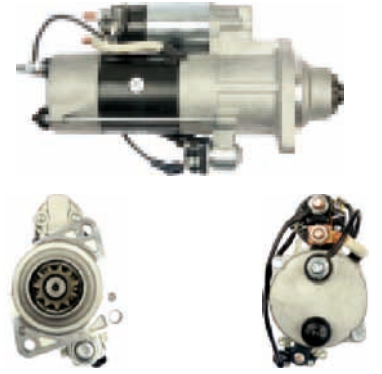

S5078

Cross: Mitsubishi M9T80871
ISUZU 1811003453
Size A 105, **Size B** 31, **No./mount. holes** 3,
No./mount. holes with thread 0, **No./teeth (fits into)**
12, **rotation** CW
For: ISUZU

S5081

Cross: Mitsubishi M9T61479
WOODAUTO STR71213
Size A 88, **Size B** 50, **Voltage** 24, **No./mount. holes** 3,
No./mount. holes with thread 0, **No./teeth** 11,
No./teeth (fits into) 11, **rotation** CW
For: VOLVO