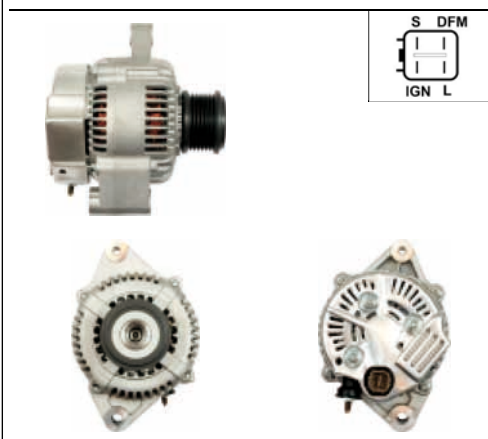

A6136

Cross: Denso 100211-5600, 102211-2310
HC PARTS JA1796IR, **CARGO** 114024, **AS-PL** A6025
Size A 96, **Size B** 57.8
For: TOYOTA
In offer also: A6025