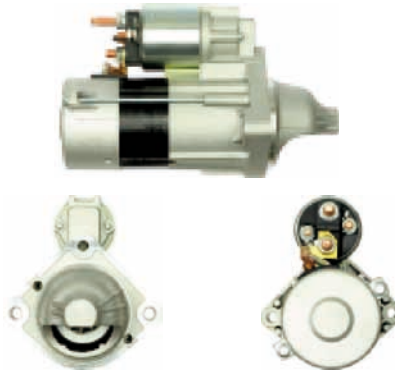

S3074

Cross: Valeo 190365, 438151, 458166, D7G4
HC PARTS CS1328, **CARGO** 114127

Size A 75, **Size B** 23.5, **Power** 1.6, **Voltage** 12,
No./mount. holes 2, **No./mount. holes with thread** 2,
No./teeth (fits into) 10, rotation CW

For: BMW