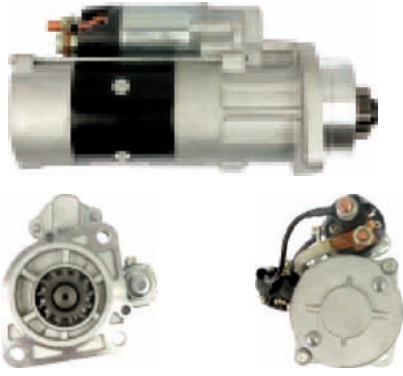

STARTERS MITSUBISHI

S5084

Cross: Mitsubishi M9T64371, M9T65271, M9T66171
DELCO DRS0541, **MERCEDES** 0061514801
Size A 88, **Size B** 49, **Power** 5.5, **Voltage** 24,
No./mount. holes 3, **No./mount. holes with thread** 0,
No./teeth 13, **No./teeth (fits into)** 13, **rotation** CW