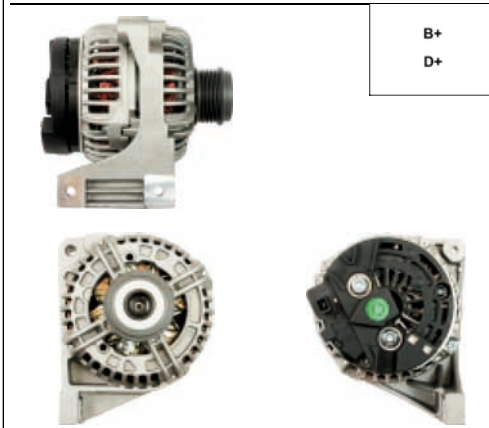

B+
D+

A0061(P)

Cross: Bosch 0124515019, 0124515054, 0986041730
HC PARTS CA1439IR, CARGO 112072

Size A 46, Size C 82, Voltage 12, Amp. 120

For: VOLVO

In offer also: A0061