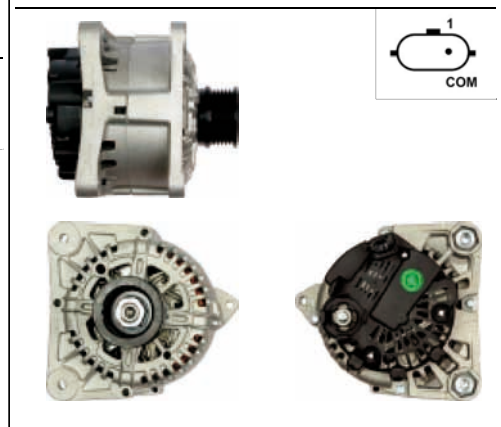

A3119

Cross: Valeo 2543208, 2543439, 2543551, TG11C039
HC PARTS CA2003IR, **DELCO** DRA0401
Size A 38.5, **Size B** 14, **Size C** 61, **Voltage** 12, **Amp.** 110
For: RENAULT