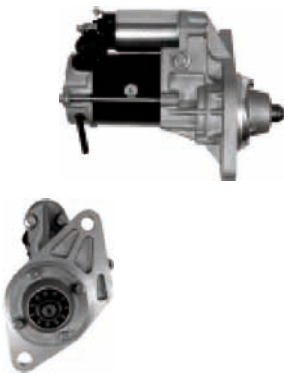

S2022

Cross: Hitachi S25-308, S25-308A, S25-501, S25-5015
ISUZU 8-91323935-2, 8-97216186-1, **RNL** RNLS25-505

Size A 94, **Size B** 45, **Power** 4, **Voltage** 24, **No./mount. holes** 2, **No./teeth (fits into)** 11, **rotation** ACW

For: ATAMAN, BOGDAN, ISUZU, NISSAN