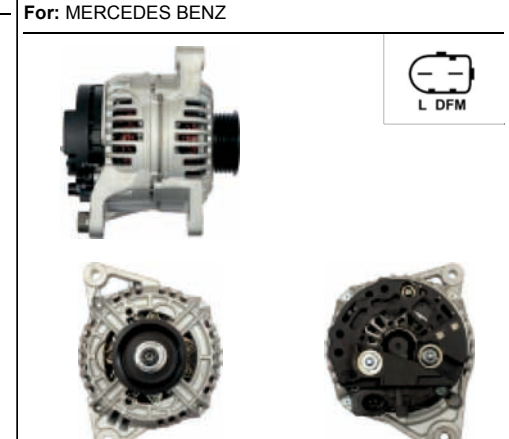

A0303

Cross: Bosch 0124525008, 0124525087, 0124525520
HC PARTS CA1746IR, **CARGO** 113510
Size A 30, **Size B** 14, **Size C** 82.5, **Voltage** 12, **Amp.** 140
For: AUDI, SKODA, VW
In offer also: A3262