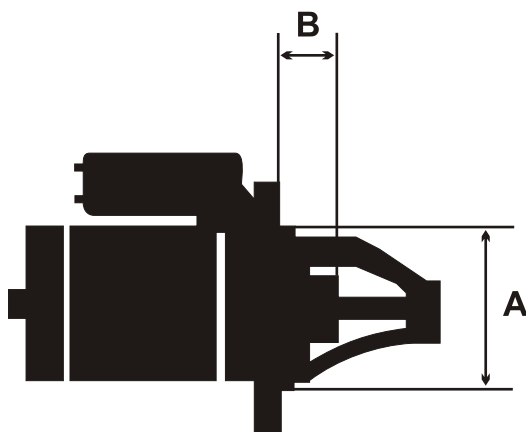

PART 2

STARTERS

AS S1003R

S - STARTER
1003 - DELCO
R - REMANUFACTURED

S - STARTERS

R - ONLY REMANUFACTURED AVAILABLE

- 0xxx BOSCH PARTS
- 1xxx DELCO PARTS
- 2xxx HITACHI PARTS
- 3xxx VALEO PARTS
- 4xxx MAGNETI MARELLI & LUCAS PARTS
- 5xxx MITSUBISHI PARTS
- 6xxx DENSO PARTS
- 9xxx OTHER SUPPLIERS

A, B - dimension in millimeters