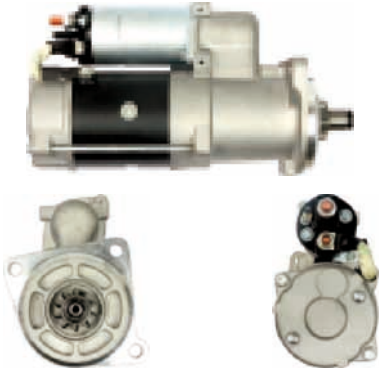

S1034

Cross: Delco 8200357
MWM 905720100080
Size A 98, Size B 26, Power 4.0, Voltage 24,
No./mount. holes 3, No./mount. holes with thread 0,
No./teeth 10, No./teeth (fits into) 10, rotation CW
29MT