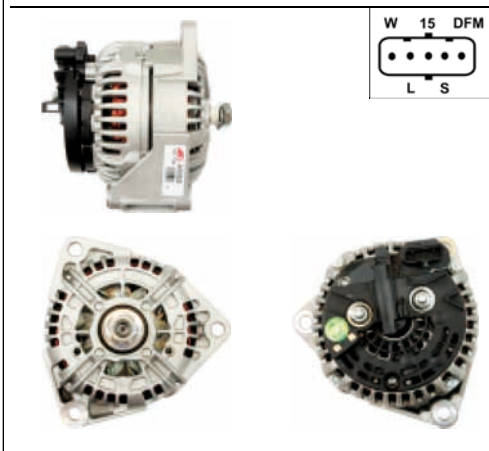

A0062

Cross: Bosch 0124655009, 0124655011, 0986046590
HC PARTS CA1871IR, CARGO 113998

Size B 77.5, Voltage 24, Amp. 110

For: MAN

In offer also: A0309