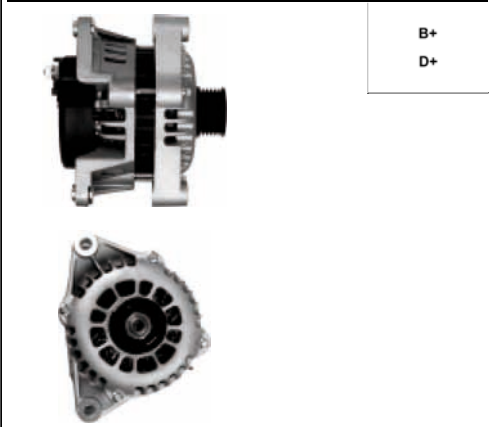

A1010
Cross: Delco 10479914, 10480226, 3493455, 3493914
HC PARTS CA1103IR, **CARGO** 111514
Size A 51, **Size B** 33.5, **Size C** 59, **Voltage** 12, **Amp.** 100
For: OPEL, SAAB, VAUXHALL