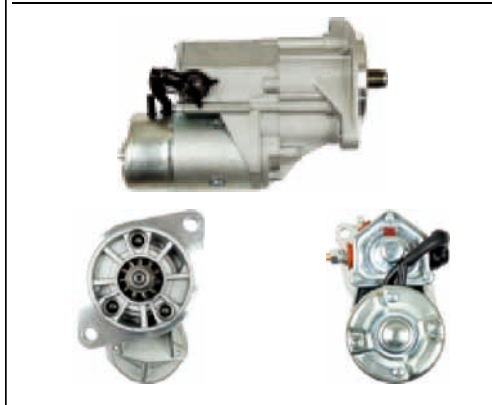

S6120

Cross: Denso 128000-1000, 128000-1001
CARGO 113203, AS-PL UD02116S
Size A 105.00, Size B 14, Power 4.5, Voltage 24,
No./mount. holes 2, No./mount. holes with thread 0,
No./teeth 11, No./teeth (fits into) 11, rotation CW
For: KOMATSU