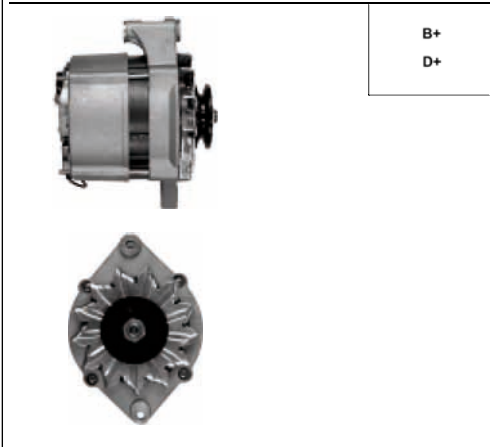

B+
D+

A0134

Cross: Bosch 0120488158, 0120488159, 0120489138
HC PARTS CA353IR, **CARGO** 111166, **DELCO** 082

Size A 77, **Size B** 56.2, **Voltage** 12, **Amp.** 65

For: LANCIA, OPEL, VAUXHALL