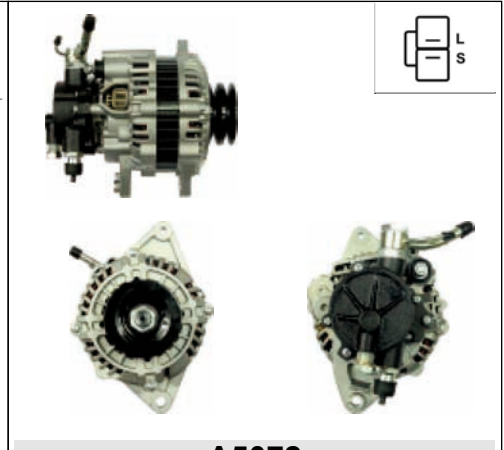

A5072

Cross: Mitsubishi A003TN0199, A003TN0299
HC PARTS JA1271IR, **CARGO** 112128
Size A 41.5, **Size B** 14, **Size C** 60.5, **Voltage** 12, **Amp.** 75
For: MITSUBISHI