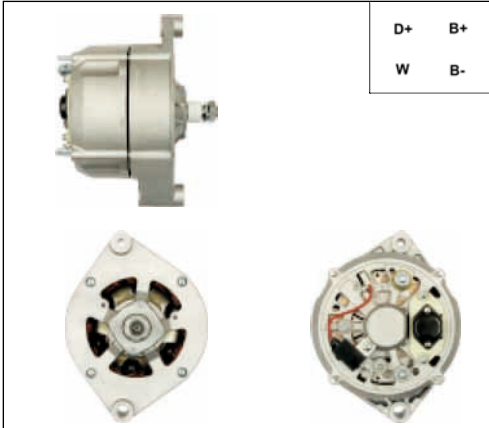

ALTERNATORS BOSCH

A0010

Cross: Bosch 0120468037, 0120468114, 0986037760
HC PARTS CA853IR, **CARGO** 112803
Size B 51, Voltage 24, Amp. 80
For: VOLVO