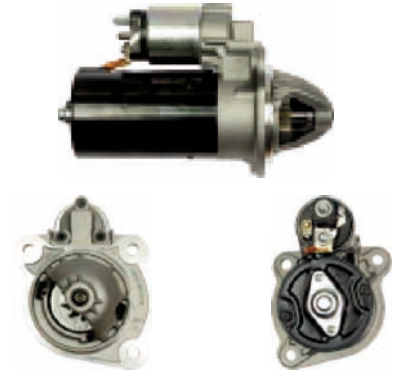

S0274(BOSCH)

Cross: Bosch 0001109046
DELCO PG260NA, **ELMOT** 931.000.0

Size A 89, **Size B** 27, **Power** 2.0, **Voltage** 12,
No./mount. holes 3, **No./mount. holes with thread** 0,
No./teeth (fits into) 9, rotation CW

For: CHEVROLET, DAEWOO, LDV

In offer also: S9017