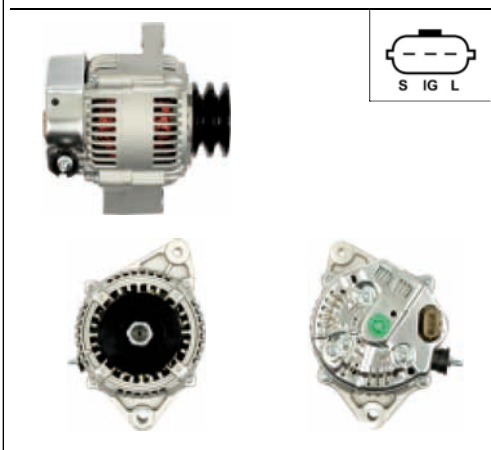

A6117

Cross: Denso 101211-5270
CARGO 113078, **DELCO** DRA3517
Size A 36, Size B 58, Voltage 12, Amp. 80
For: LEXUS, TOYOTA