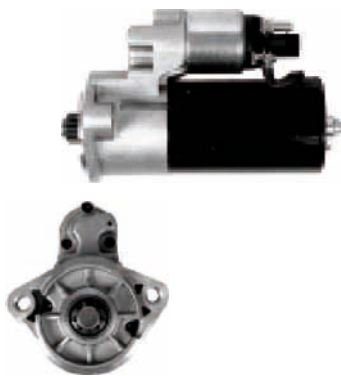

STARTERS BOSCH

S0193

Cross: Bosch 0001125055, 0001125056, 0986021630
HC PARTS CS1435, **ELSTOCK** 25-3499

Size A 82.5, **Size B** 19, **Power** 2, **Voltage** 12, **No./mount. holes** 2, **No./mount. holes with thread** 2, **No./teeth** 9, **No./teeth (fits into)** 9, **rotation** CW

For: VW