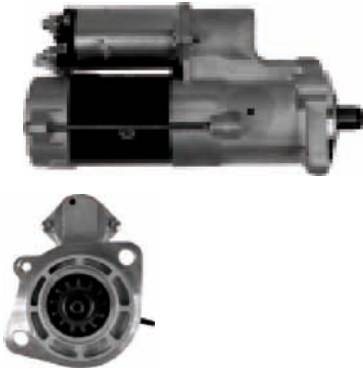

STARTERS OTHER

S9068

Cross: Isuzu 4HK1, 8-98070063-0, 8-98070321-1
ELSTOCK 45-4429, **NIKKO** 0-24000-0148

Size A 90, **Size B** 10, **Power** 5, **Voltage** 24, **No./mount.** holes 3, **No./mount. holes with thread** 0, **No./teeth** 13, **No./teeth (fits into)** 13

For: ISUZU