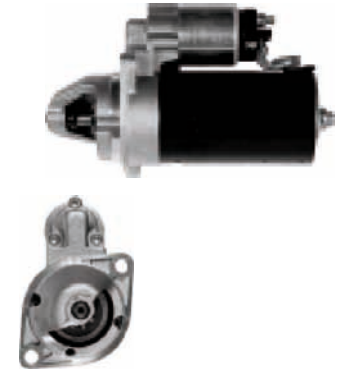

S0209

Cross: Bosch 0001109029, 0001110018, 0001110033
CARGO 112034, DELCO DRS8070

Size A 76, Size B 27, Power 1.7, Voltage 12, No./mount. holes 2, No./mount. holes with thread 0, No./teeth 9, No./teeth (fits into) 9. 10, rotation ACW

For: ACME, ARONA, BCS, FERRARI, GOLDONI, HATZ, LOMBARDINI, MOSA, RUGGERINI