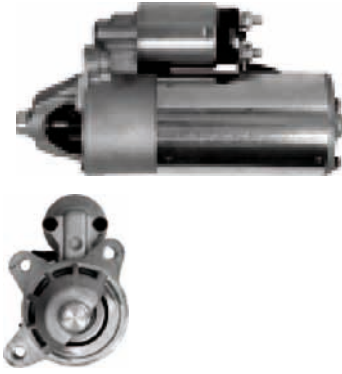

STARTERS OTHER

S9035

Cross: Ford 1133994, 1S4U-1100-AA, 1S4U11000AA
HC PARTS CS1396, **CARGO** 114119, **AS-PL** S9035
Size A 76, **Size B** 14.5, **Power** 2.2, **Voltage** 12,
No./mount. holes 3, **No./mount. holes with thread** 3,
No./teeth 10, **No./teeth (fits into)** 10, **rotation** CW
For: FORD