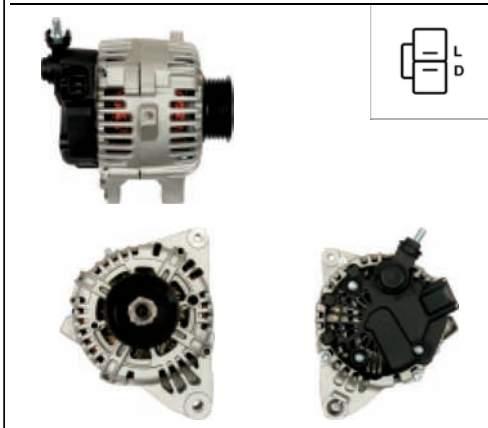

A3177

Cross: Valeo 2655010, 437488, 439295, A0002655010
ELSTOCK 28-5598, **HYUNDAI / KIA** 37300-37400
Size A 41, **Size B** 23.5, **Size C** 44, **Voltage** 12, **Amp.** 110
For: HYUNDAI