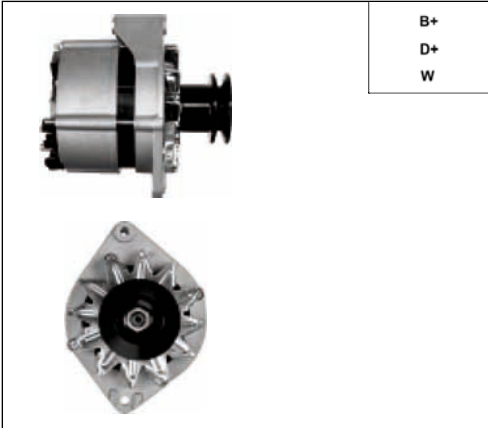

ALTERNATORS BOSCH

A0141

Cross: Bosch 0120489262, 0120489434, 0120489435
HC PARTS CA3191R, **CARGO** 111287
Size A 109.5, **Size B** 56, **Voltage** 12, **Amp.** 65
For: VW