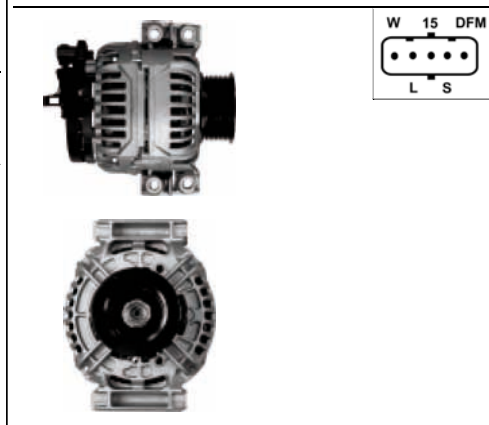

A0137

Cross: Bosch 0124555008, 0986046580
HC PARTS CA1851IR, **CARGO** 114028

Size A 22, **Size B** 85, **Voltage** 24, **Amp.** 80

For: SCANIA

In offer also: A0124