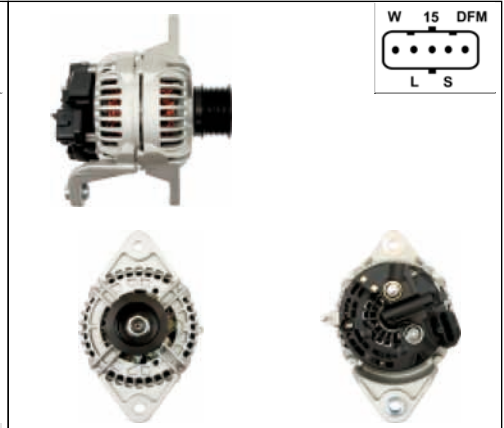

A0138

Cross: Bosch 0124555009, 0124555017, 0124555020
HC PARTS CA1853IR, **CARGO** 114212

Size B 14, **Size C** 105.5, **Voltage** 24, **Amp.** 80

For: RENAULT V.I., VOLVO

In offer also: A0123