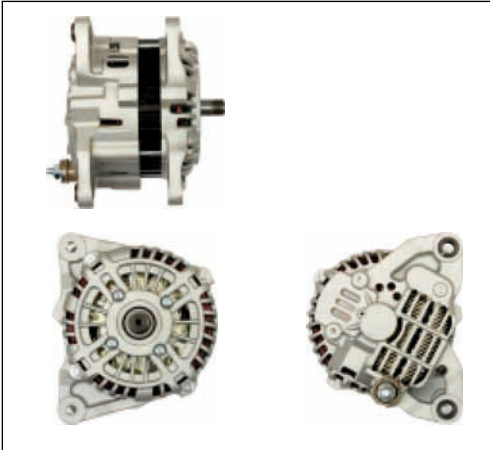

ALTERNATORS MITSUBISHI

A5058

Cross: Mitsubishi A003TB6581, A3TB6581
HC PARTS CA1972, **CARGO** 114111
Size B 13, Size C 66.5, Voltage 12, Amp. 90
For: MAZDA
In offer also: A5058(P)