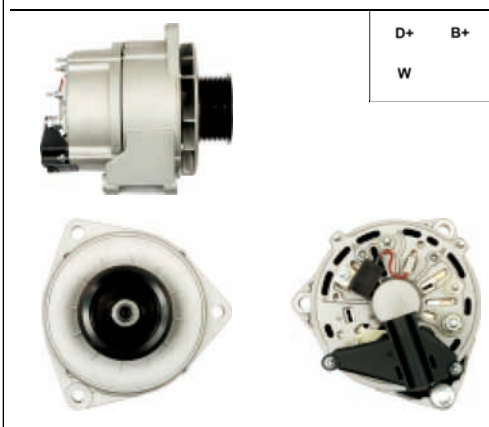

A0011

Cross: Bosch 0120468143, 0120468145, 0986041030
HC PARTS CA1505IR, **CARGO** 113448
Size B 80.5, Voltage 24, Amp. 100
For: MERCEDES BENZ TRUCKS & BUSES