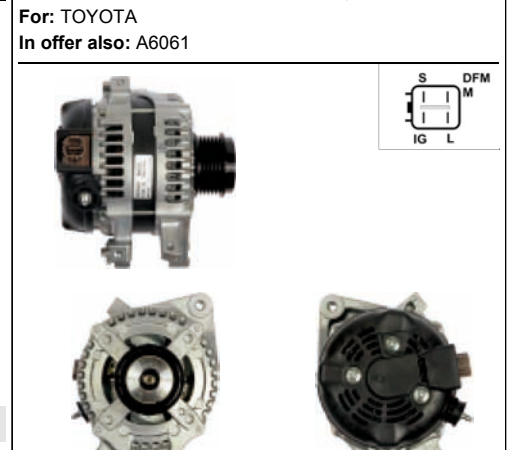

A6062(DENSO)

Cross: Denso 104210-2310, DAN1012
DELCO DRA0888, **ELSTOCK** 28-6560
Size A 10, **Size B** 19, **Size C** 36.5, **Voltage** 12, **Amp.** 100
For: TOYOTA

ALTERNATORS DENSO

A6063

Cross: Denso 104210-4591, 104210-4770
HC PARTS CA2029IR, **DELCO** DRA0616
Size A 25, Size B 60, Size C 72, Voltage 12, Amp. 130
For: LEXUS, TOYOTA
In offer also: A6063(DENSO)