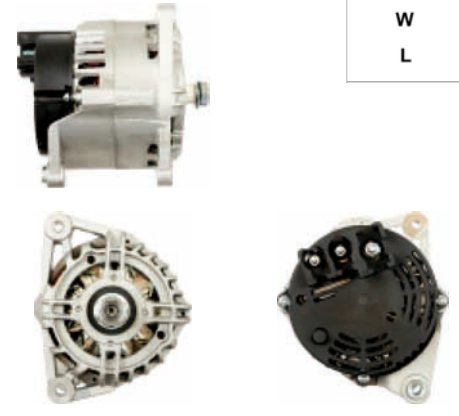

A4103

Cross: Magneti Marelli 63320349, 63321466
CARGO 113763, **AS-PL** UD10983A
Size B 13.5, **Size C** 83, **Voltage** 12, **Amp.** 85
For: JCB, LAND ROVER