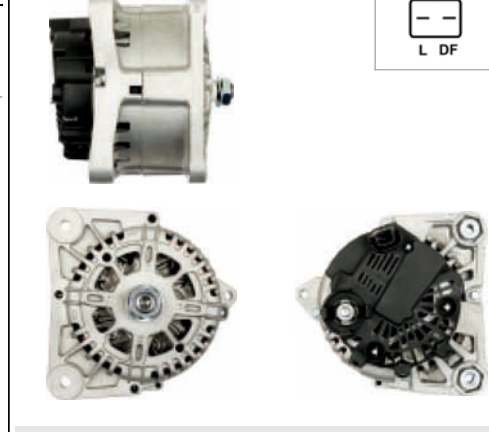

A3052

Cross: Valeo 2542664, 2542945, 2543560, 2543562
HC PARTS CA1762IR, **CARGO** 112460

Size A 41.5, **Size B** 14.5, **Size C** 60, **Voltage** 12, **Amp.** 110

For: NISSAN, RENAULT

In offer also: A3052(P), A3052(P-INA)