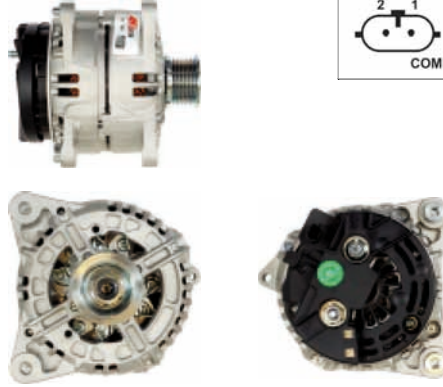

A0365

Cross: Bosch 0124525201, 0124525221, 0124525222
HC PARTS CA2118IR, AS-PL UD01770A
Size A 28, Size B 14.5, Size C 61.5, Voltage 12, Amp. 140
For: AUDI, SEAT, SKODA, VW

ALTERNATORS BOSCH

A0366

Cross: Bosch 0123515003, 0986040350
HC PARTS CA1248IR, **CARGO** 113770
Size A 30.00, **Size B** 15.00, **Size C** 60.00, **Voltage** 12, **Amp.** 120
For: AUDI, VW