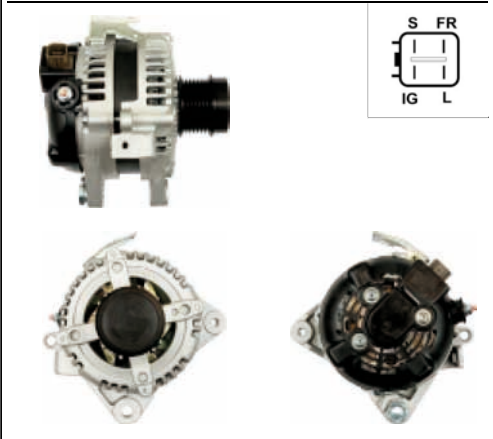

A6142

Cross: Denso 104210-4810, 104210-4811
AS-PL UD01139A, **TOYOTA** 27060-0H110
Size A 38, **Size B** 18, **Size C** 45, **Voltage** 12, **Amp.** 100
For: PONTIAC, SCION, TOYOTA