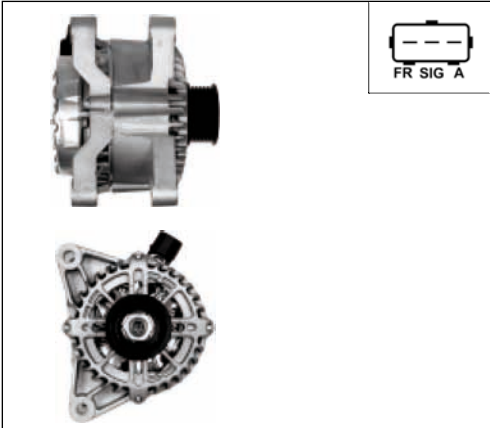

ALTERNATORS OTHER

A9020

Cross: Ford 1140135, 1303447, 1464756, 1464788
HC PARTS CA1777IR, **BOSCH** 0986049151
Size A 42.5, **Size B** 21, **Size C** 45.5, **Voltage** 12, **Amp.** 80
For: FORD, MAZDA