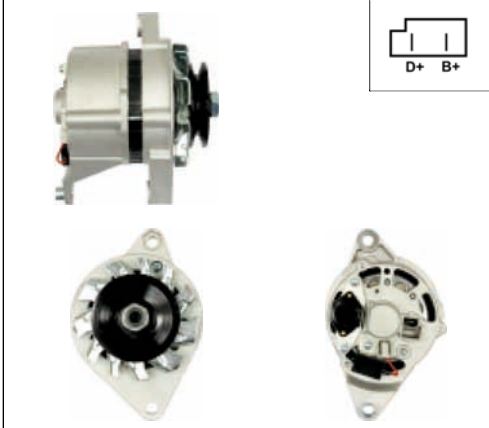

A0012

Cross: Bosch 0120339515, 0120339516, 0120339527
HC PARTS CA77IR, **CARGO** 111180
Size A 48.5, Size B 25, Size C 74, Voltage 12, Amp. 33
For: FIAT, LAMBORGHINI, SAME, ZASTAVA