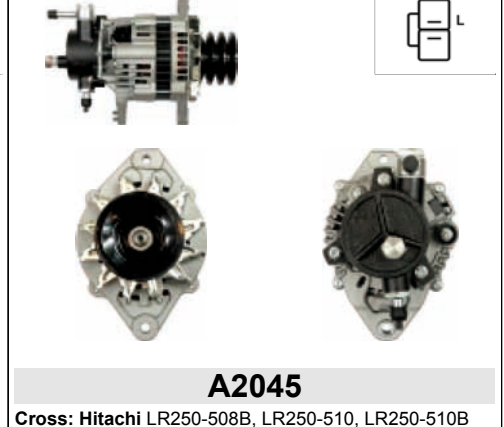

A2041

Cross: Hitachi LR1150-706, LR1150-706B
CARGO 114301, **ELSTOCK** 28-4913
Size A 23, **Size B** 14, **Size C** 80, **Voltage** 12, **Amp.** 150
For: RENAULT

A2044

Cross: Hitachi LR1110-713, LR1110-713B
HC PARTS JA1712IR, **ELSTOCK** 28-4853
Size A 32, **Size B** 12.5, **Size C** 59
For: NISSAN

A2045

Cross: Hitachi LR250-508B, LR250-510, LR250-510B
ISUZU 8971443921, 8971701602, 8971701631
Size A 42, **Size B** 17.5, **Size C** 76.5, **Voltage** 24, **Amp.** 50
For: ISUZU
In offer also: A2019

A2040