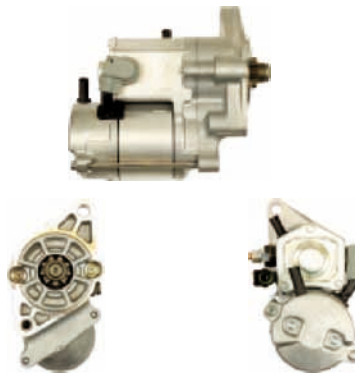

S6110(DENSO)

Cross: Denso 428000-7800, DSN935
DELCO DRS0072, **ELSTOCK** 25-3338
Size A 74.00, **Size B** 18, **Power** 1.40, **Voltage** 12,
No./mount. holes 2, **No./mount. holes with thread** 1,
No./teeth 9, **No./teeth (fits into)** 9, **rotation** CW
For: TOYOTA