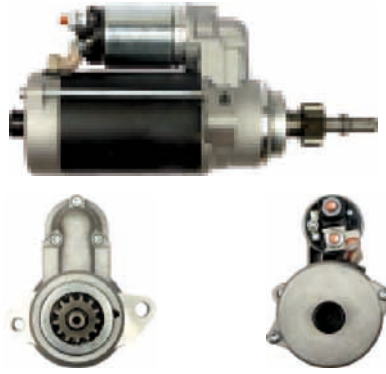

S0303

Cross: Bosch 0001230015, 0001230016, 0001230028
DELCO DRS0364, **ELSTOCK** 25-3416
Size A 61,8, **Size B** 52, **Power** 3.0, **Voltage** 12,
No./mount. holes 2, **No./mount. holes with thread** 1,
No./teeth 13, **No./teeth (fits into)** 13, **rotation** CW
For: VW