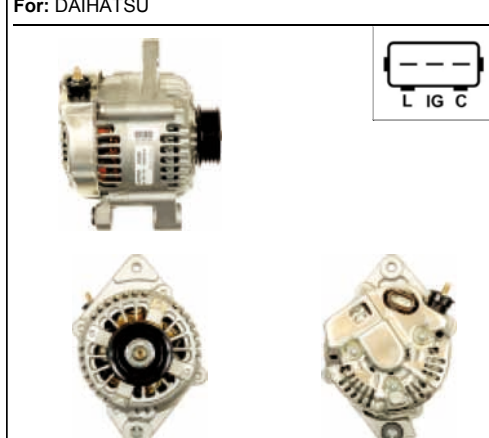

A6201(DENSO)

Cross: Denso 1042108210, DAN980
HC PARTS CA2130IR, **CASCO** CAL40182, CAL40355
Size A 47, **Size B** 27, **Size C** 39.5, **Voltage** 12, **Amp.** 80
For: DAIHATSU, TOYOTA