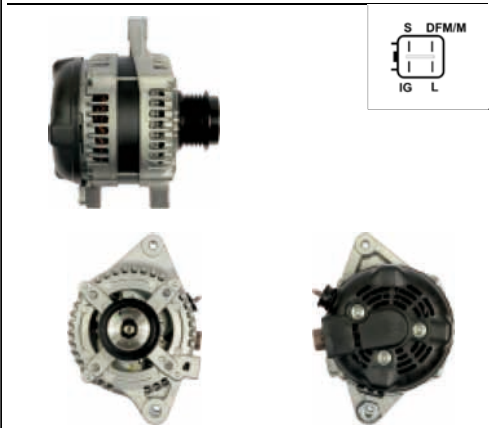

A6073(DENSO)

Cross: Denso 104210-5350, 104210-5351, DAN967
HC PARTS CA2027IR, **TOYOTA** 27060-0T020
Size A 10, Size B 20, Size C 51, Voltage 12, Amp. 100
For: TOYOTA