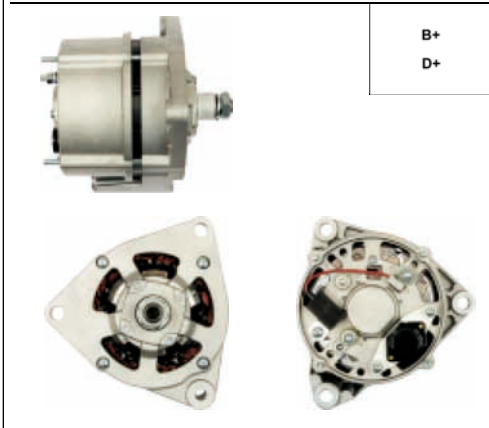

A0020

Cross: Bosch 0120488282, 0120489032, 0120489315
HC PARTS CA186IR, **CARGO** 111141, **AS-PL** A0020
Size B 80, Voltage 12, Amp. 55
For: MAN, MERCEDES BENZ AGRICULTURE, MERCEDES BENZ TRUCKS & BUSES