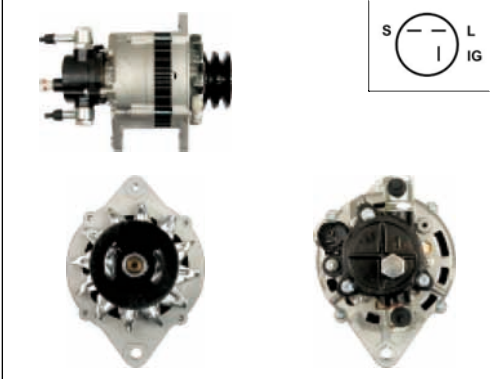

A2049

Cross: Hitachi LR170-418, LR170-418B, LR170-418C
CARGO 113413, **ISUZU** 2912760000, 8970237331
Size A 45, **Size B** 13, **Size C** 82, **Voltage** 12, **Amp.** 70
For: CHEVROLET, ISUZU