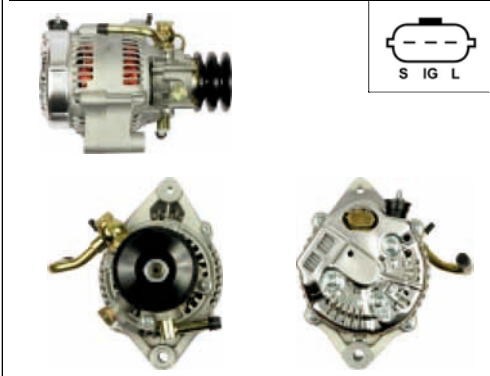

A6040

Cross: Denso 100213-1730, 100213-1770
HC PARTS JA1367IR, **CARGO** 111963
Size A 146, **Size B** 70, **Voltage** 12, **Amp.** 270
For: TOYOTA