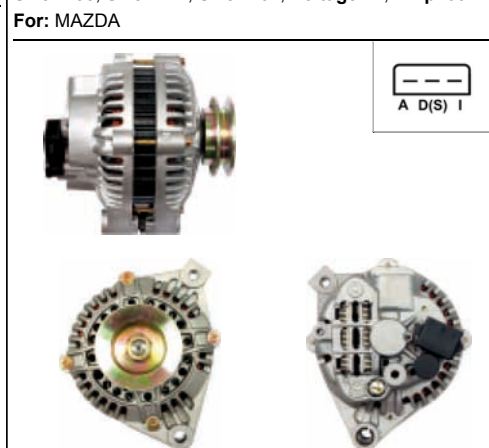

A5071R

Cross: Mitsubishi A3T01596, A3T01598
HC PARTS JA1168, **DELCO** DRZ0190
Size A 107, **Size B** 76.90, **Voltage** 12, **Amp.** 75
For: FORD, MERCURY