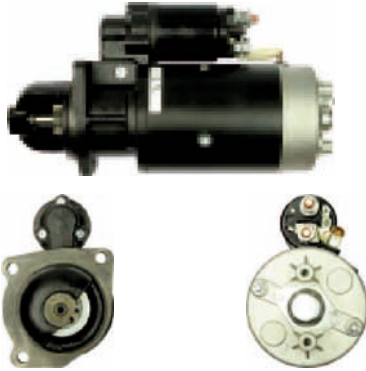

S0115

Cross: Bosch 0001359012, 0001359027, 0001359049
HC PARTS CS103, CS114, **CARGO** 110536
Size A 89, **Size B** 27, **Power** 2.7, **Voltage** 12,
No./mount. holes 3, **No./teeth (fits into)** 9, **rotation** CW
For: ATLAS COPCO, BOSCH, DEUTZ-FAHR, IVECO, KHD