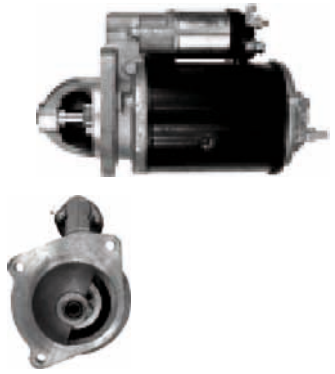

S4006

Cross: Lucas 26265, 26311, 26341, 26341E, 26360
HC PARTS CS336, **CARGO** 110465, **DELCO** DRS3408
Size A 92, **Size B** 20, **Power** 2.8, **Voltage** 12,
No./mount. holes 3, **No./teeth (fits into)** 10, rotation
CW
For: FORD