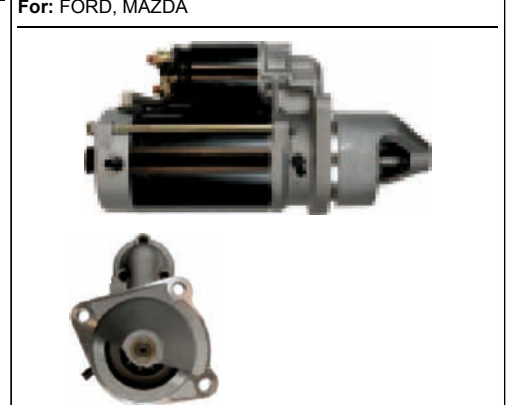

For: IVECO

In offer also: S0068(BOSCH)

S0070

Cross: Bosch 0001231003, 0986017990
HC PARTS CS1279, **CARGO** 110524

Size A 89, **Size B** 48.6, **Power** 4.0, **Voltage** 24,
No./mount. holes 3, **No./teeth (fits into)** 9, rotation CW