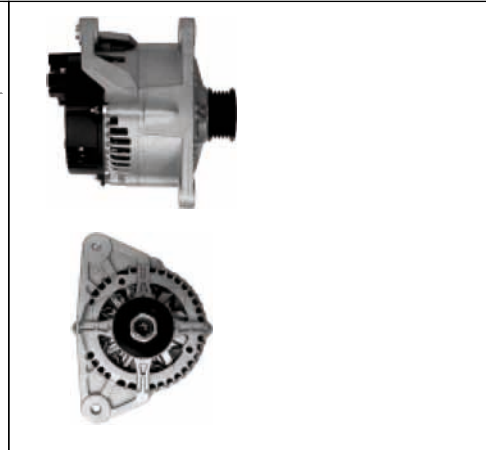

A4064

Cross: Magneti Marelli 63321636, 63321727
HC PARTS CA1488IR, **CARGO** 112203
Size A 36.5, **Size B** 14, **Size C** 75, **Voltage** 12, **Amp.** 65
For: ROVER
In offer also: A4064(MM)