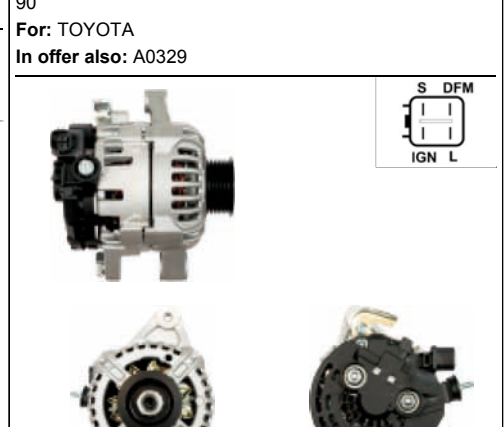

A0329

Cross: Bosch 0124225053, 0124225054, 0986080450
HC PARTS CA1929IR, CA1942IR, **AS-PL** UD10808A
Size A 50, **Size B** 27.3, **Size C** 38.5, **Voltage** 12, **Amp.** 80
For: TOYOTA
In offer also: A0328