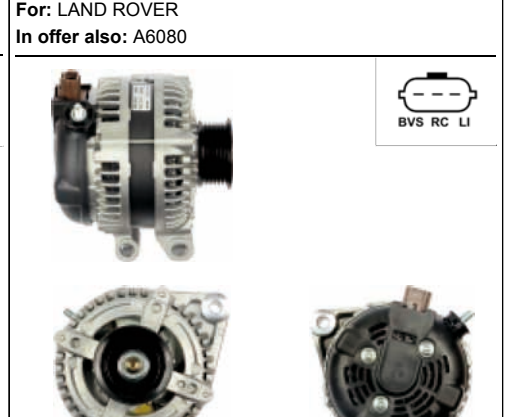

A6081(DENSO)

Cross: Denso 104210-4650, 104210-4651, DAN990
DELCO DRA0924, **ELSTOCK** 28-5995
Size A 20, **Size B** 50, **Size C** 46.5, **Voltage** 12, **Amp.** 120
For: LAND ROVER