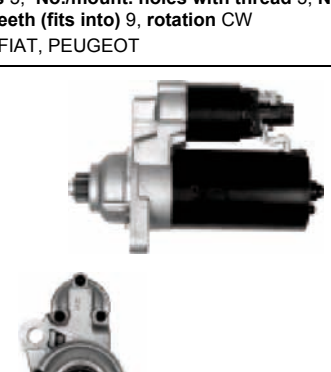

S0140

Cross: Bosch 0001123018, 0001123019, 0986020300
HC PARTS CS1393, **DELCO** DRT0300
Size A 76, **Size B** 52, **Power** 1.7, **Voltage** 12,
No./mount. holes 2, **No./teeth (fits into)** 10, rotation ACW
For: SEAT, SKODA, VW