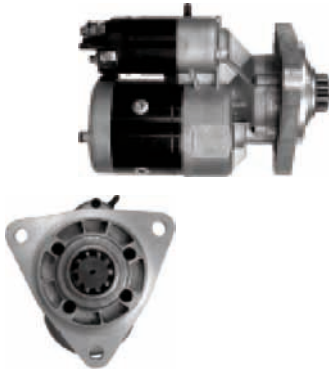

S9018

Cross: Magnetron 443115142780, 9142780
CARGO 112488, **BELARUS** 24073708000
Size A 100, **Size B** 31, **Power** 3, **Voltage** 12,
No./mount. holes 3, **No./teeth (fits into)** 10, **rotation**
CW
For: BELARUS