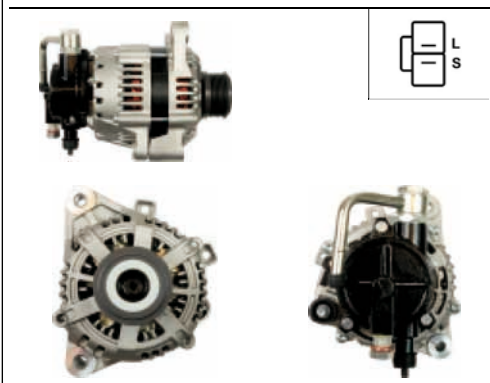

A3173

Cross: Valeo
HC PARTS CA2018IR, **AS-PL** UD01564A, UD02043A
Size A 53.5, **Size B** 20, **Voltage** 12, **Amp.** 120
For: HYUNDAI, KIA
In offer also: A6223(DENSO), A3173(VALEO)