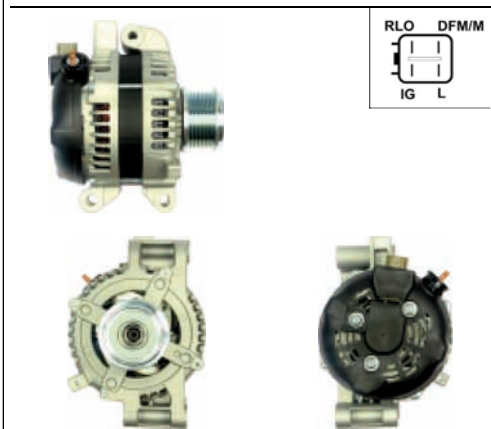

A6052

Cross: Denso 104210-4520, 104210-4521, DAN938
HC PARTS CA1965IR, **ELSTOCK** 28-5561
Size A 26, **Size B** 60, **Size C** 74, **Voltage** 12, **Amp.** 100
For: TOYOTA
In offer also: A6052(DENSO)