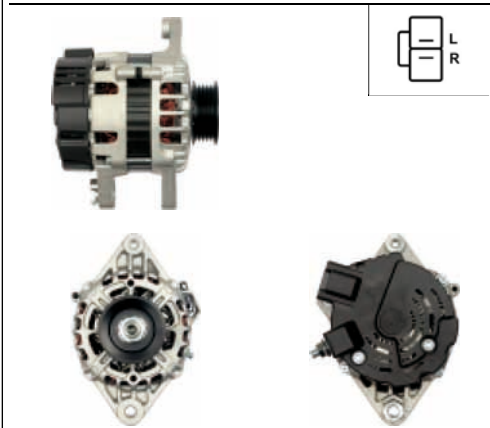

A3172

Cross: Valeo 2655633
HC PARTS CA2128IR, **DELCO** DRA0631
Size A 46.5, **Size B** 14.5, **Size C** 46.5, **Voltage** 12, **Amp.** 70
For: HYUNDAI