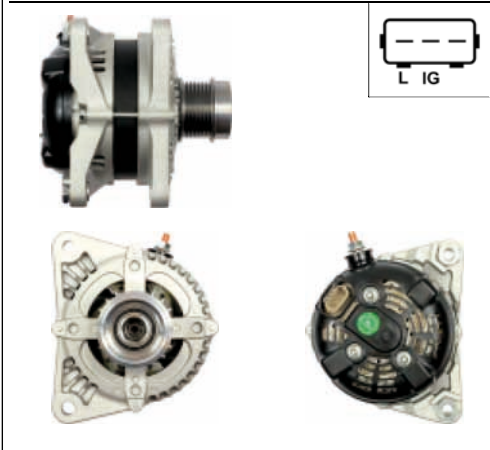

A6125

Cross: Denso 104210-4660
HC PARTS CA1991IR, **AS-PL** A6125
Size A 32, Size B 16, Size C 53.5, Voltage 12, Amp. 140
For: SUZUKI