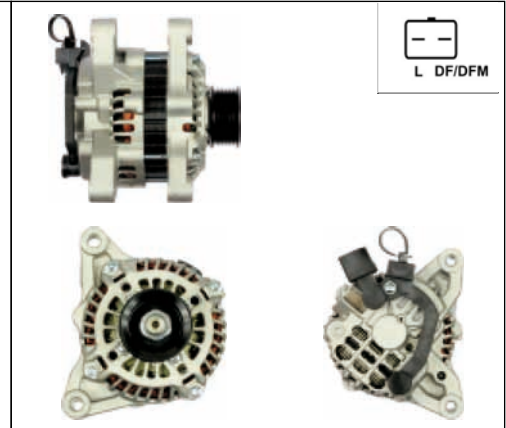

A5038

Cross: Mitsubishi A001TA3391A, A001TA3391B
HC PARTS CA1498IR, CA1665IR, **CARGO** 113405
Size A 42, **Size B** 22, **Size C** 45.5, **Voltage** 12, **Amp.** 80
For: CITROEN, PEUGEOT
In offer also: A5051, A3032, A3032(VALEO)