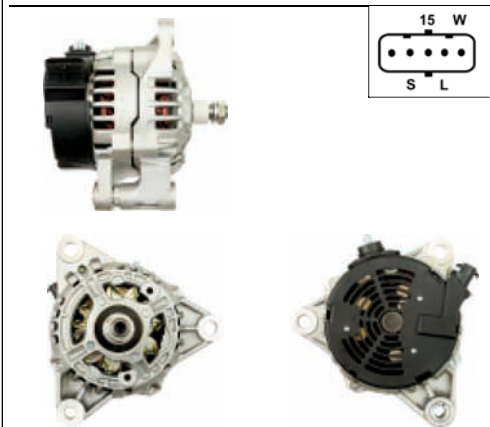

A0177

Cross: Bosch 0123515013, 0123515028, 0986040270
HC PARTS CA1204IR, **CARGO** 111894
Size A 40, **Size B** 14, **Size C** 61, **Voltage** 12, **Amp.** 115
For: VOLVO

A0180

Cross: Bosch 0124325096, 0124325129, 0986045330
HC PARTS CA1818IR, **DELCO** DRB5330
Size A 38, **Size B** 14.5, **Size C** 60.5, **Voltage** 12, **Amp.** 110
For: AUDI, SEAT, SKODA, VW