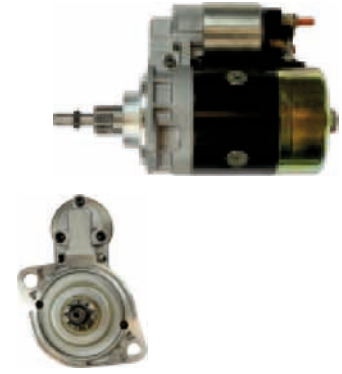

S0077

Cross: Bosch 0001208425, 0001208426, 0001208428
HC PARTS CS298, CS683, **CARGO** 111061

Size A 76, **Size B** 44, **Power** 0.96, **Voltage** 12,
No./mount. holes 2, **No./teeth (fits into)** 9, rotation
ACW

For: VW