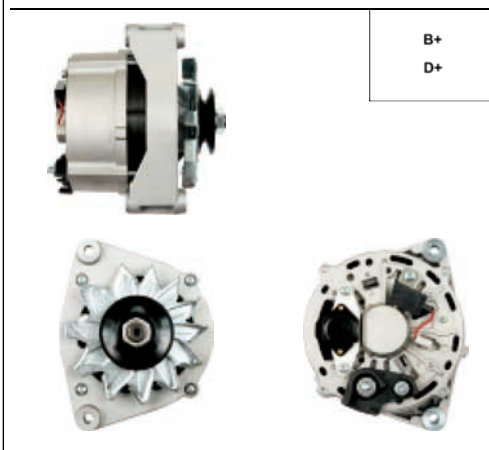

Size A 41, Size B 56, Size C 75, Voltage 12, Amp. 105

For: FORD

ALTERNATORS BOSCH

A0069

Cross: Bosch 0120400858, 0120400859, 0120489061
HC PARTS CA871R, **CARGO** 110358
Size A 77, Size B 56, Voltage 12, Amp. 55
For: MERCEDES BENZ, MERCEDES BENZ TRUCKS & BUSES, SEAT

A0072

Cross: Bosch 0124655005, 0986045430
HC PARTS CA18121R, **DELCO** DRB5160, DRB5430
Size B 14, Size C 82, Voltage 24, Amp. 90
For: IVECO

A0075

Cross: Bosch 0124515044, 0986042820
HC PARTS CA16791R, **CARGO** 113270
Size A 47, Size B 14, Size C 81, Voltage 12, Amp. 120
For: IVECO