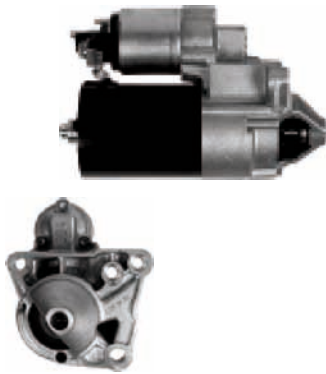

S0223(BOSCH)

Cross: Bosch 0001106023, 0001106024, 0986018860
HC PARTS CS1255, **DELCO** DRS8860

Size A 66, **Size B** 1, **Power** 0.9, **Voltage** 12, **No./mount. holes** 4, **No./mount. holes with thread** 3, **No./teeth (fits into)** 9, **rotation** CW

For: NISSAN, OPEL, RENAULT, VAUXHALL