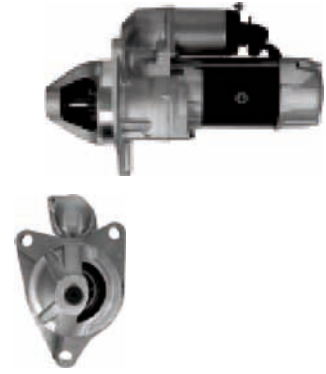

S9037

Cross: Magneton 9142764
HC PARTS CS1032, **CARGO** 110819, **ADI** DEM943
Size A 92, **Size B** 25, **Power** 2.7, **Voltage** 12,
No./mount. holes 3, **No./mount. holes with thread** 0,
No./teeth 10, **No./teeth (fits into)** 10, **rotation** CW
For: IMT, MASSEY FERGUSONN, URSUS