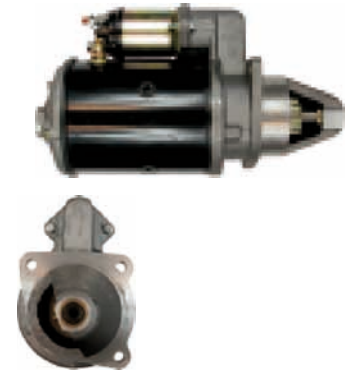

S4012

Cross: Lucas 26349, 26416, 27543, LRS00302
HC PARTS CS701, **CARGO** 110459, **DELCO** DRS3123
Size A 89, **Size B** 46, **Power** 2.8, **Voltage** 12,
No./mount. holes 3, **No./teeth (fits into)** 10, rotation
CW
For: BEDFORD