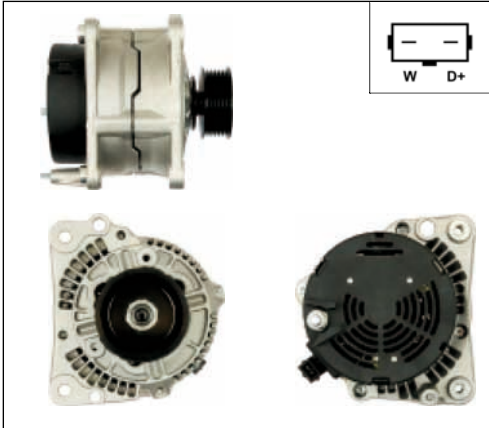

ALTERNATORS BOSCH

A0019

Cross: Bosch 0123320018, 0986040330
HC PARTS CA1228IR, **CARGO** 111899
Size A 39, Size B 14.5, Size C 60.5, Voltage 12, Amp. 90
For: VW