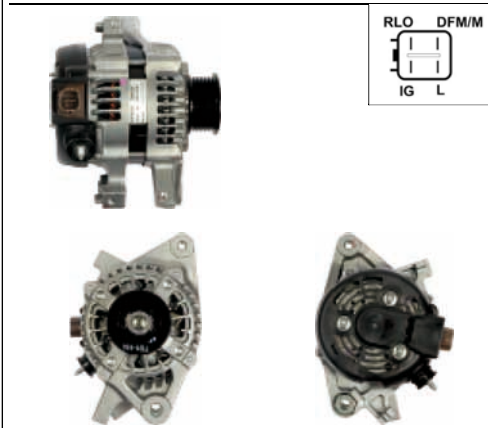

Cross: Denso 102211-8480, 102211-84803E
ELSTOCK 28-5707, **FIAT** 51714792
Size A 16, Size B 24.5, Size C 52, Voltage 12, Amp. 105
For: FIAT
In offer also: A6193(DENSO)

A6072(DENSO)

Cross: Denso 102211-5260, 102211-5380
HC PARTS JA1793IR, **ELSTOCK** 28-3869
Size A 14, Size B 18, Size C 41, Voltage 12, Amp. 70
For: TOYOTA
In offer also: A6072