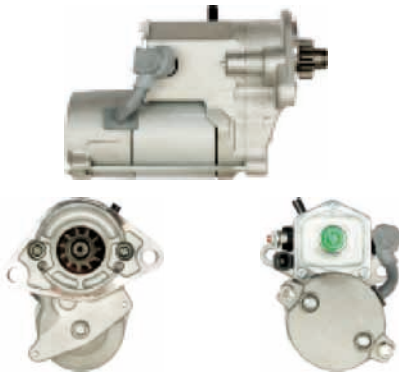

S6078

Cross: Denso 228000-2970, 228000-5120
CARGO 113696, **ELSTOCK** 25-4047

Size A 74, **Size B** 21, **Power** 2.0, **Voltage** 12,
No./mount. holes 2, **No./mount. holes with thread** 0,
No./teeth (fits into) 11, rotation CW

For: FORD, NEW HOLLAND