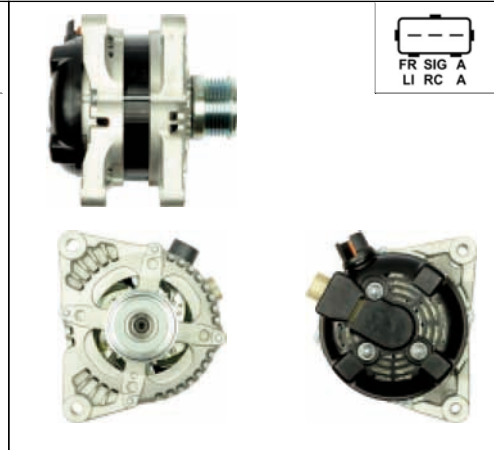

ALTERNATORS DENSO

A6015

Cross: Denso 102211-2780, DAN965
HC PARTS JA1891IR, DELCO DRA0121
Size A 31.5, **Size B** 16.5, **Size C** 41, **Voltage** 12, **Amp.** 90
For: TOYOTA

A6018

Cross: Denso 104210-2710, 104210-3511
HC PARTS CA1834IR, CA1865IR, CARGO 113849
Size A 42.5, **Size B** 21, **Size C** 45.5, **Voltage** 12, **Amp.** 150
For: FORD, MAZDA, VOLVO
In offer also: A6018(DENSO)