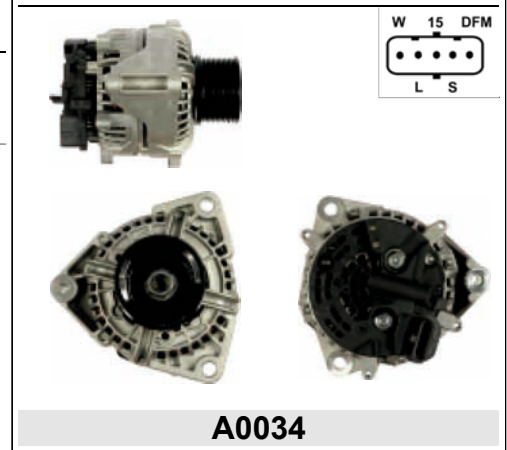

A0034

Cross: Bosch 0124555001, 0124555002, 0124555004
HC PARTS CA1666IR, **CARGO** 113278
Size A 108.00, **Size B** 80.00, **Voltage** 24, **Amp.** 80
For: MERCEDES BENZ TRUCKS & BUSES