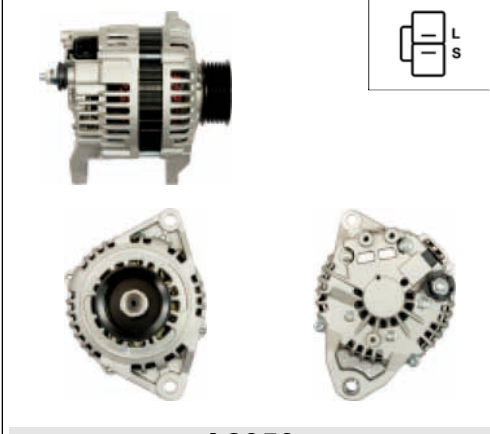

A2054

Cross: Hitachi LR180-512T
CARGO 114428, **ISUZU** 8979673011
Size A 45, **Size B** 13, **Size C** 82, **Voltage** 12, **Amp.** 100
For: ISUZU

A2049

Cross: Hitachi LR170-418, LR170-418B, LR170-418C
CARGO 113413, **ISUZU** 2912760000, 8970237331
Size A 45, **Size B** 13, **Size C** 82, **Voltage** 12, **Amp.** 70
For: CHEVROLET, ISUZU

A2052

Cross: Hitachi LR160-727, LR160-727B, LR160-727C
CARGO 113197, **ELSTOCK** 28-4904
Size A 42, **Size B** 25, **Size C** 82, **Voltage** 12, **Amp.** 60
For: NISSAN

A2055

Cross: Hitachi LR280-501, LR280-506, LR280-508
ISUZU 8972489141, 8973515740, 9873325020
Size A 42, **Size B** 17.5, **Size C** 78, **Voltage** 24, **Amp.** 80
For: ISUZU
In offer also: A2046