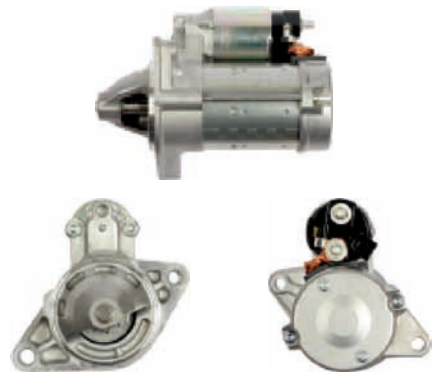

S6041(DENSO)

Cross: Denso 428000-5830, DSN947
DELCO DRS0674, **ELSTOCK** 25-4062
Power 1.3, **Voltage** 12, **No./mount. holes** 2,
No./mount. holes with thread 1, **No./teeth (fits into)** 9,
rotation CW
For: TOYOTA
In offer also: S6041