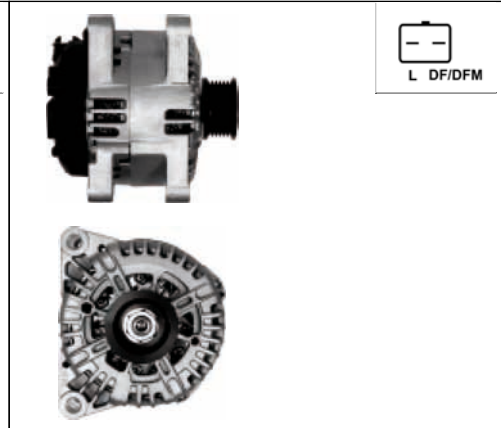

Size A 46, **Size B** 26.5, **Size C** 68.5, **Voltage** 12, **Amp.** 120

For: RENAULT, VOLVO
In offer also: A3073(P-INA), A3073(P)

A3074

Cross: Valeo 2542472, 2542472A, 2542557, 2542557A
HC PARTS CA1674IR, **CARGO** 113755