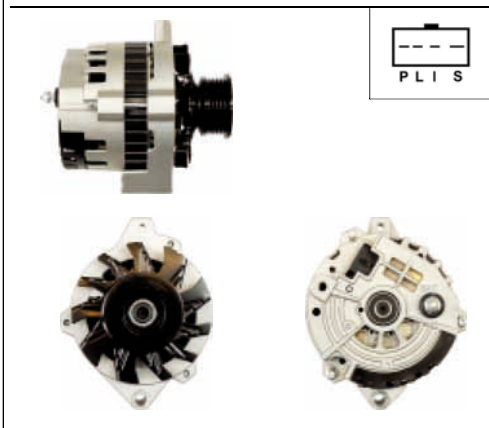

A1003
Cross: Delco 10479990, 10479999, 219091, 96224432
HC PARTS CA1386IR, **CARGO** 111708
Size A 87, **Size B** 50.8, **Voltage** 12, **Amp.** 85
For: CHEVROLET, DAEWOO