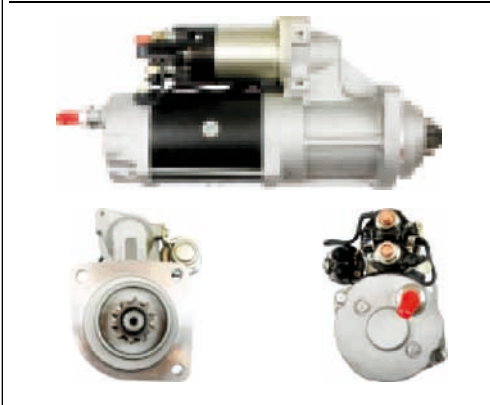

S1043

Cross: Delco 10479107, 19026031, 1993756, 1993879
CARGO 114325, **AS-PL** UD01313S
Size A 89, **Size B** 50, **Power** 4.6, **Voltage** 12,
No./mount. holes 3, **No./mount. holes with thread** 0,
No./teeth 10, **No./teeth (fits into)** 10, **rotation** CW
For: CUMMINS
38MT