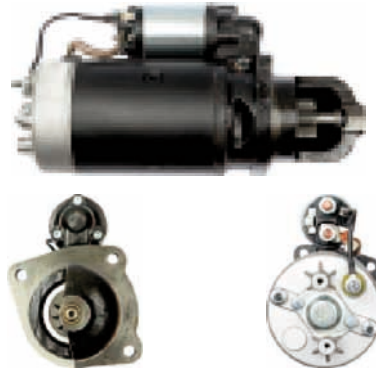

S0269

Cross: Bosch 0001368078, B001816426
DAF 0369847, **WOODAUTO** STR22090

Size A 89, **Size B** 50, **Power** 4.0, **Voltage** 24,
No./mount. holes 3, **No./mount. holes with thread** 0,
No./teeth (fits into) 10, rotation CW

For: DAF