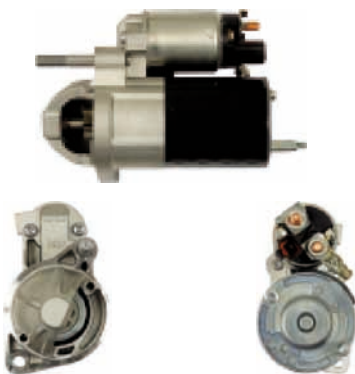

S3106(VALEO)

Cross: Valeo
AS-PL UD02619S, **ELSTOCK** 25-4176
Size A 70.00, **Size B** 11.50, **Power** 1.2, **Voltage** 12,
No./mount. holes 2, **No./mount. holes with thread** 2,
No./teeth 8, **No./teeth (fits into)** 8, **rotation** CW
For: HYUNDAI, KIA