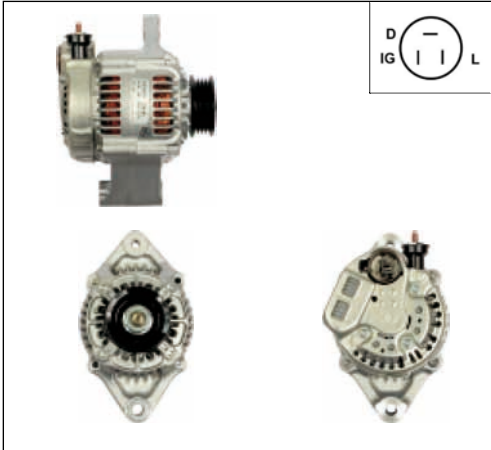

ALTERNATORS DENSO

A6056(DENSO)

Cross: Denso 100211-6990, 100211-9310
HC PARTS JA764IR, **CARGO** 111610
Size A 29, **Size B** 59, **Voltage** 12, **Amp.** 60
For: DAIHATSU