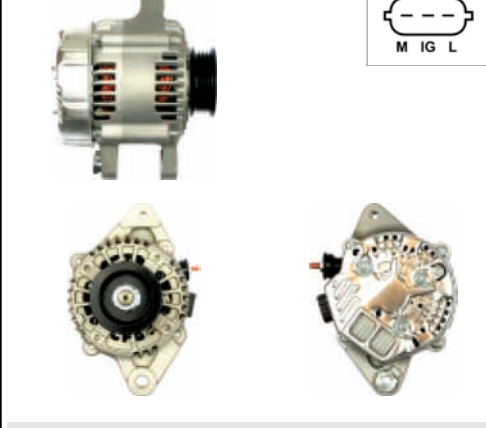

A6072

Cross: Denso 102211-5260, 102211-5380
HC PARTS JA1793IR, **ELSTOCK** 28-3869
Size A 16.5, Size B 32.5, Size C 41, Voltage 12, Amp. 70
For: TOYOTA
In offer also: A6072(DENSO)