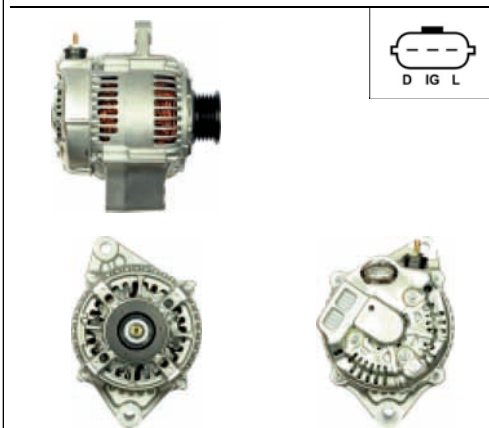

A6093

Cross: Denso 121000-3340, 121000-3380
HC PARTS UA960, **CARGO** 111193
Size A 22, Size B 12, Size C 55, Voltage 12, Amp. 90
For: CHRYSLER, DODGE, JEEP, PLYMOUTH

A6096

Cross: Denso 104210-5140
HC PARTS CA2036IR, **DELCO** DRA0598
Size A 26.5, Size B 60, Size C 74, Voltage 12, Amp. 100
For: TOYOTA