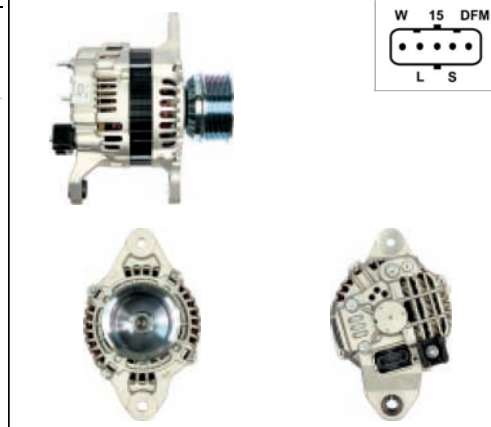

A5046

Cross: Mitsubishi A004TR5591, A004TR5591ZT
HC PARTS CA2111IR, **AS-PL** A5046
Size A 26.5, **Size B** 14, **Size C** 98.5, **Voltage** 24, **Amp.** 110
For: RENAULT V.I.