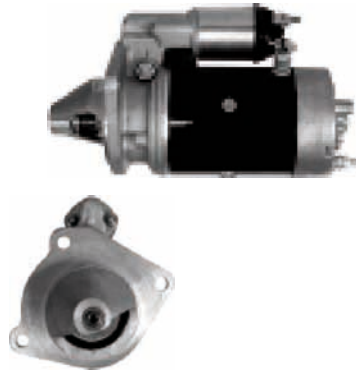

S4009

Cross: Lucas 26321A, 27425, 27425B, 27460, 27460A
HC PARTS CS590, **CARGO** 110441, **DELCO** DRS3593
Size A 92, **Size B** 19, **Power** 2.1, **Voltage** 12,
No./mount. holes 3, **No./teeth (fits into)** 9, rotation CW
For: LAND ROVER