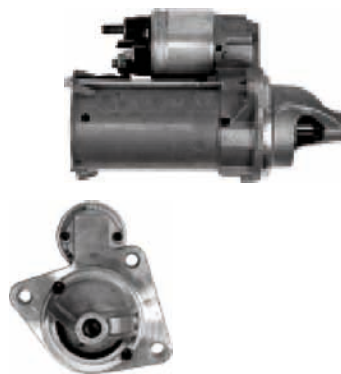

S3065(VALEO)

Cross: Valeo 458116, 458117, 458370, TS12E10
HC PARTS CS1050, CARGO 111906

Size A 76, Size B 27, Power 1.1, Voltage 12, No./mount. holes 3, No./mount. holes with thread 3, No./teeth (fits into) 10, rotation CW

For: FORD, MAZDA, VOLVO

In offer also: S0096