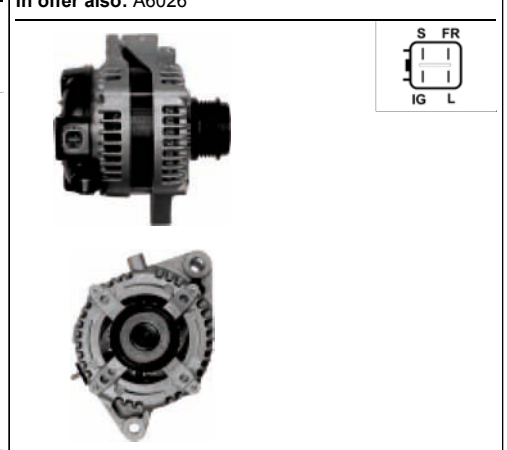

A6027

Cross: Denso 104210-3050, 104210-3051
HC PARTS JA1721IR, **BOSCH** 0986049221
Size A 92, **Size B** 53, **Voltage** 12, **Amp.** 130
For: TOYOTA