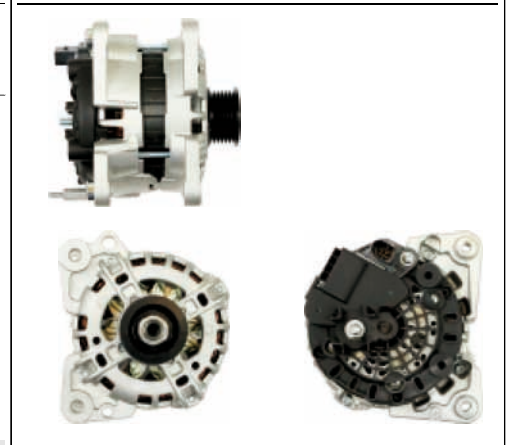

A0347

Cross: Bosch F000RL0677
AS-PL UD10813A
Size A 32, **Size B** 14, **Size C** 61, **Voltage** 12, **Amp.** 110