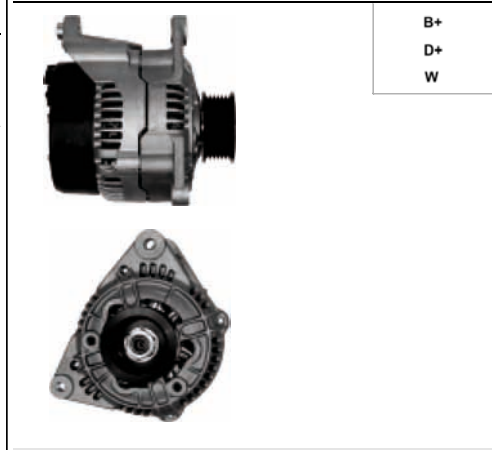

A0152

Cross: Bosch 0120485029, 0123310014, 0986036690
HC PARTS CA738IR, **CARGO** 111293
Size A 33, Size B 14.5, Size C 81.5, Voltage 12, Amp. 70
For: FORD