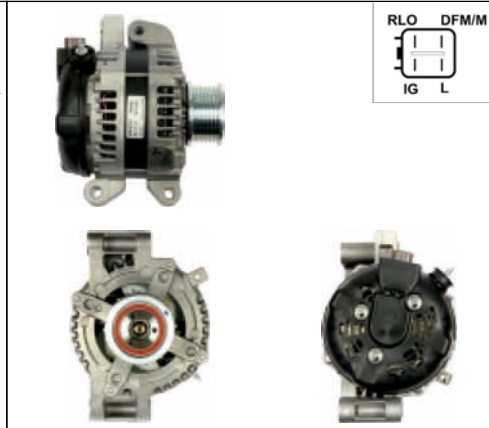

A6052(DENSO)

Cross: Denso 104210-4520, 104210-4521, DAN938
HC PARTS CA1965IR, **ELSTOCK** 28-5561
Size A 23, **Size B** 60.5, **Size C** 73, **Voltage** 12, **Amp.** 100
For: TOYOTA
In offer also: A6052