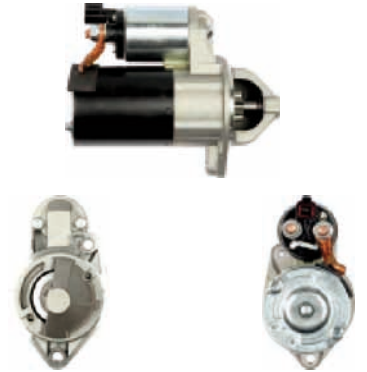

S9075

Cross: Hyundai / Kia 36100-2A300
ELSTOCK 25-4202, **LUCAS** LRS02530

Size A 77, **Size B** 17, **Power** 1.7, **Voltage** 12, **No./mount. holes** 2, **No./mount. holes with thread** 2, **No./teeth** 8, **No./teeth (fits into)** 8, **rotation** CW

For: HYUNDAI, KIA