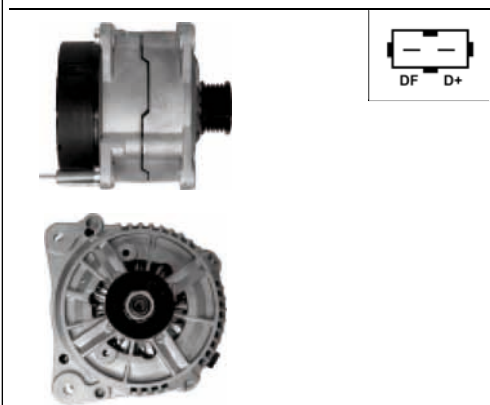

A0176

Cross: Bosch 0123510027
HC PARTS CA1341IR, **CARGO** 111988
Size A 30, **Size B** 14, **Size C** 61, **Voltage** 12, **Amp.** 120
For: FORD, SEAT, VW