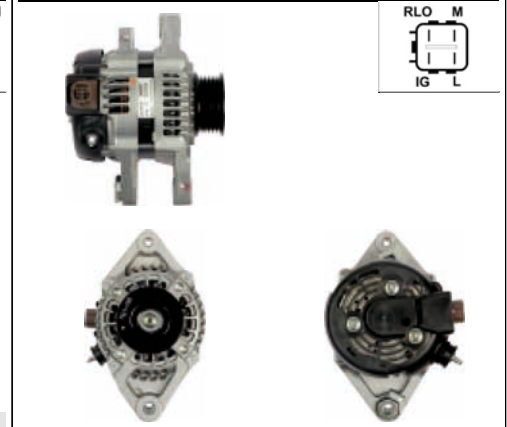

A6066(DENSO)

Cross: Denso 104210-8160, 104210-9240
HC PARTS CA2102IR, **BOSCH** 0124225052
Size A 26, Size B 19, Size C 36, Voltage 12, Amp. 80
For: TOYOTA
In offer also: A6066