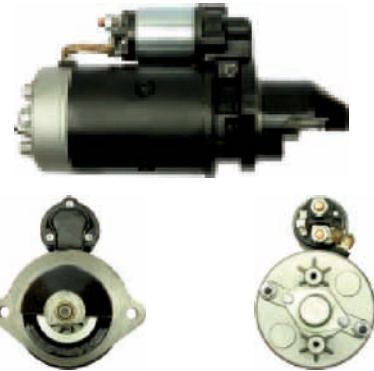

S0287

Cross: Bosch 0001359030, 0001359085, 0001367025
ELSTOCK 25-0320, **LUCAS** LRS01063
Size A 88, **Size B** 47, **Power** 3.0, **Voltage** 12, **No./mount. holes** 2, **No./mount. holes with thread** 0, **No./teeth (fits into)** 11, **rotation** CW
For: VOLVO BM