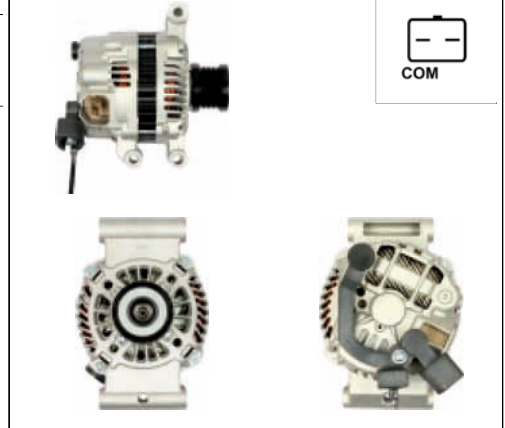

A5048

Cross: Mitsubishi A5TG0881, A5TG0881ZEA
CITROEN V757595680, V75769568002, V758575080
Size A 26, **Size B** 80, **Size C** 50, **Voltage** 12, **Amp.** 80
For: CITROEN, PEUGEOT