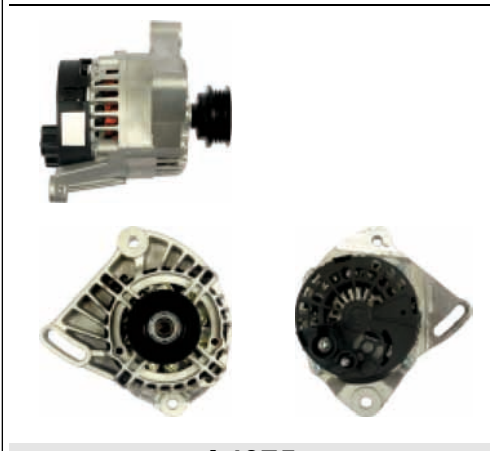

A4075

Cross: Magneti Marelli 63321626, 63321788
HC PARTS CA1349IR, **CARGO** 113684
Size A 68, **Size B** 32, **Voltage** 12, **Amp.** 65
For: FIAT, LANCIA