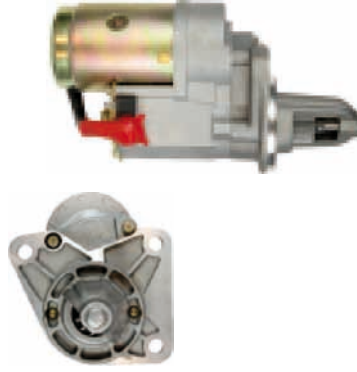

S9003

Cross: Poong Sung
DELCO DRS3925, **ELSTOCK** 25-3015
Power 2.2, **Voltage** 12, **No./mount. holes** 3,
No./mount. holes with thread 0, **No./teeth (fits into)**
11, rotation ACW
For: KIA
In offer also: S9003(POONGSUNG)