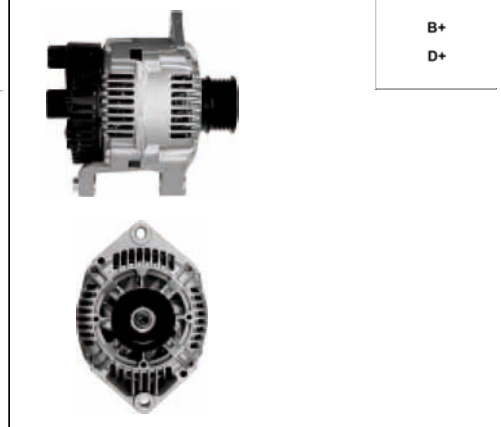

A3041

Cross: Valeo 2541679, 2541679C, 2541769C, 436636
HC PARTS CA1157IR, **CARGO** 111498
Size A 53, **Size B** 27.2, **Size C** 68, **Voltage** 12, **Amp.** 110
For: CITROEN, FIAT