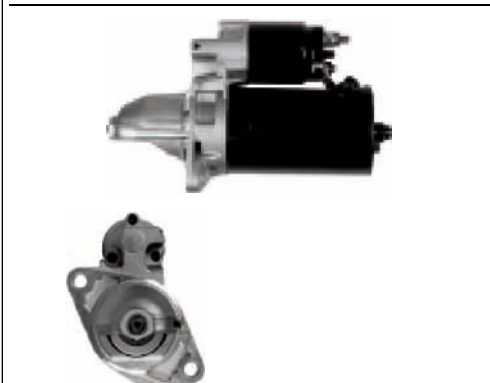

S0106

Cross: Bosch 0001109040, 0001110090, 0001110120
HC PARTS CS1049, **CARGO** 111865
Size A 74, **Size B** 40, **Power** 1.7, **Voltage** 12,
No./mount. holes 2, **No./teeth (fits into)** 9, rotation CW
For: LAND ROVER