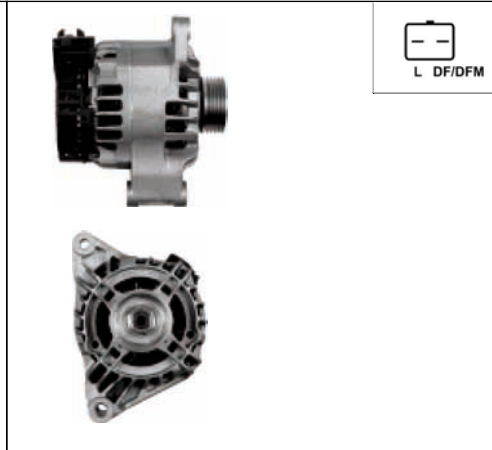

A4076R

Cross: Magneti Marelli 63321741
HC PARTS CA1640IR, **CARGO** 112648
Size A 75, **Size B** 56, **Voltage** 12, **Amp.** 70
For: CITROEN, PEUGEOT

A4079R

Cross: Magneti Marelli 63320309, 63321351, 63341351
HC PARTS CA1100IR, **CARGO** 111282
Size A 39, **Size B** 14, **Size C** 70, **Voltage** 12, **Amp.** 85
For: ROVER