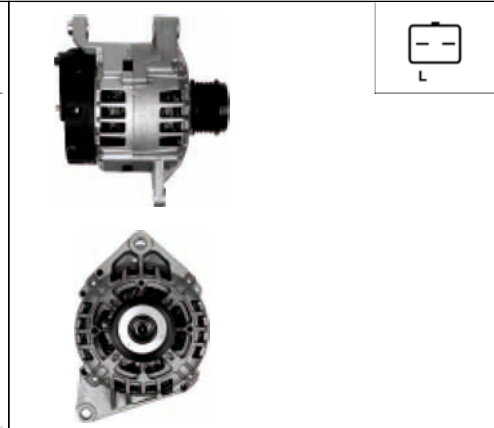

A3073

Cross: Valeo 2542466, 2542551, 437322, 439319
HC PARTS CA1572IR, **CARGO** 112458

Size A 46, **Size B** 26.5, **Size C** 68.5, **Voltage** 12, **Amp.** 120

For: RENAULT, VOLVO
In offer also: A3073(P-INA), A3073(P)