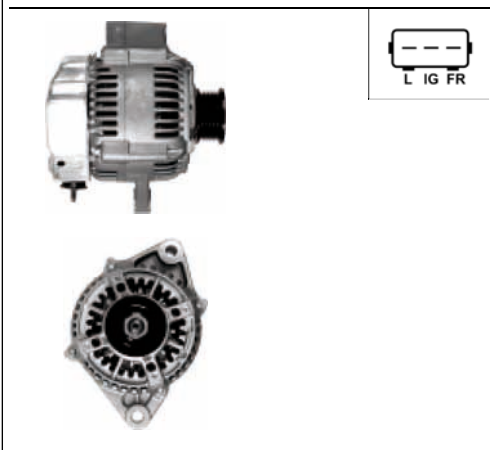

A6002

Cross: Denso 102211-1450, 102211-1451
HC PARTS JA1723IR, **ELSTOCK** 28-4501
Size A 90, **Size B** 58, **Voltage** 12, **Amp.** 90
For: LAND ROVER, ROVER