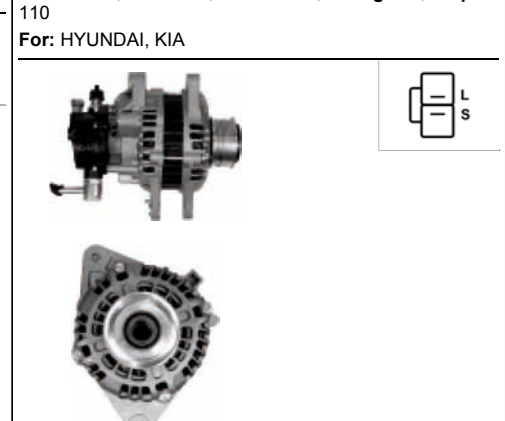

A9019

Cross: Hyundai / Kia 37300-4A001, 37300-4A002
HC PARTS JA1804IR, **DELCO** DRA0074, DRA0075
Size A 43, **Size B** 16, **Size C** 55, **Voltage** 12, **Amp.** 110
For: HYUNDAI, KIA