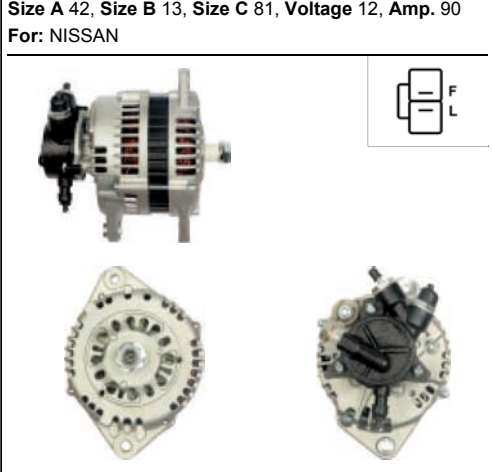

A2019

Cross: Hitachi LR250-508B, LR250-510, LR250-510B
ISUZU 8971443921, 8971701602, 8971701631
Voltage 24, **Amp.** 75
For: ATAMAN, BOGDAN, ISUZU
In offer also: A2045

A2022

Cross: Hitachi LR1100-507, LR1100-507B
HC PARTS JA1899IR, **CARGO** 113956, **AS-PL** A2022
Size A 35.5, **Size B** 13, **Size C** 66.5, **Voltage** 12, **Amp.** 100
For: OPEL, VAUXHALL
In offer also: A2022(P), A2022(P-INA)