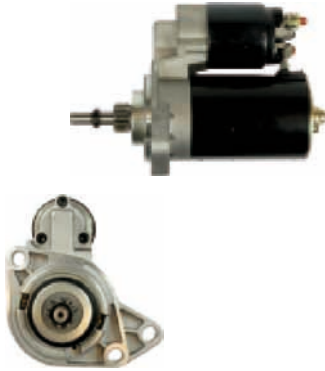

S0072

Cross: Bosch 0001106001, 0001106002, 0001107007
HC PARTS CS294, **CARGO** 111059, DELCO DRS2590

Size A 76, **Size B** 32.5, **Power** 0.9, **Voltage** 12,
No./mount. holes 2, **No./teeth (fits into)** 9, rotation
ACW

For: ROVER, SEAT, VW