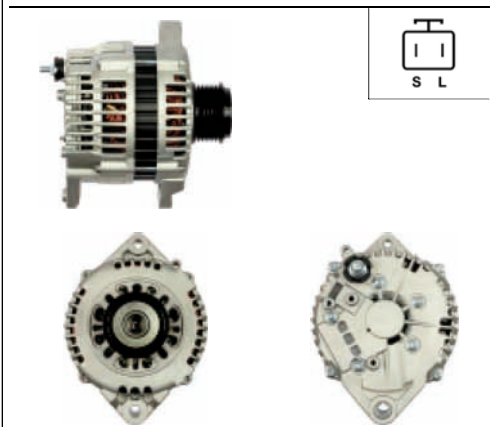

A2041

Cross: Hitachi LR1150-706, LR1150-706B
CARGO 114301, **ELSTOCK** 28-4913
Size A 23, **Size B** 14, **Size C** 80, **Voltage** 12, **Amp.** 150
For: RENAULT

A2044

Cross: Hitachi LR1110-713, LR1110-713B
HC PARTS JA1712IR, **ELSTOCK** 28-4853
Size A 32, **Size B** 12.5, **Size C** 59
For: NISSAN