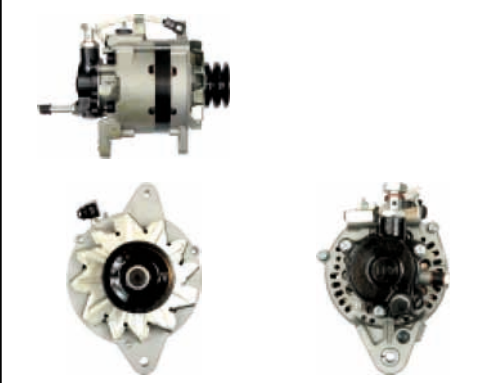

A6139

Cross: Denso 100210-3270, 100210-3350
HC PARTS JA777, **CARGO** 111483
Size A 50, **Size B** 13, **Size C** 98.5, **Voltage** 12, **Amp.** 55
For: TOYOTA, VW
In offer also: A6135