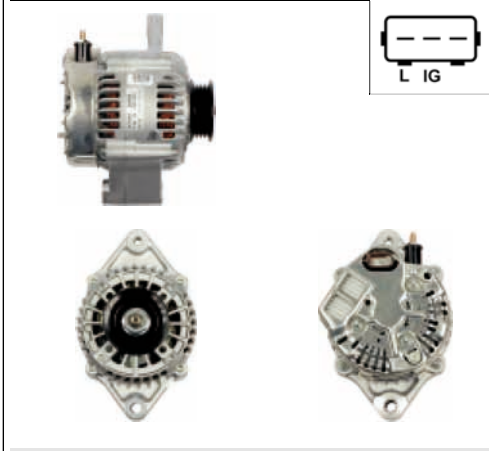

A6047(DENSO)

Cross: Denso 102211-5011, 102211-5012
HC PARTS JA16121R, **CARGO** 113322
Size A 36, **Size B** 58, **Voltage** 12, **Amp.** 60
For: SUZUKI