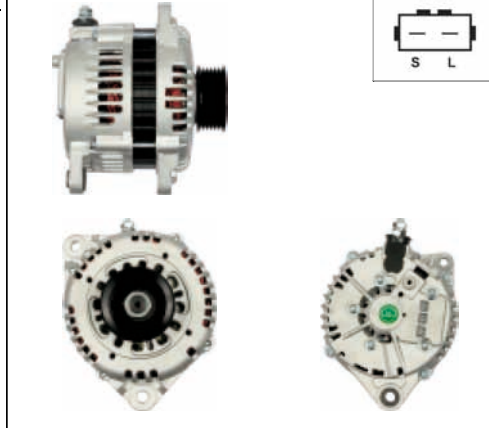

A2043

Cross: Hitachi LR1110-707, LR1110-707C
HC PARTS JA990IR, **CARGO** 111381
Size A 43, **Size B** 13, **Size C** 67.5, **Voltage** 12, **Amp.** 110
For: INFINITI, NISSAN