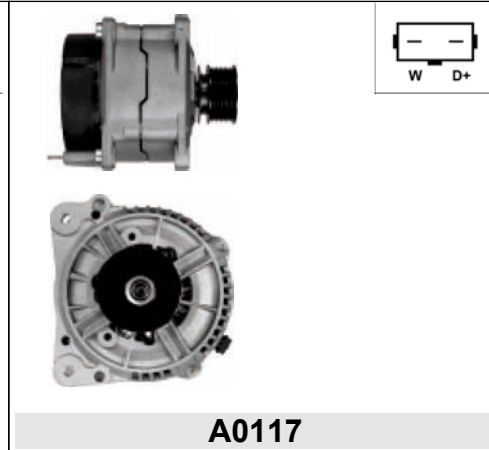

W D+

A0117

Cross: Bosch 0123510007, 0123510053, 0986039030
HC PARTS CA1142IR, **CARGO** 112709
Size A 43, **Size B** 14, **Size C** 61, **Voltage** 12, **Amp.** 120
For: FORD, VW