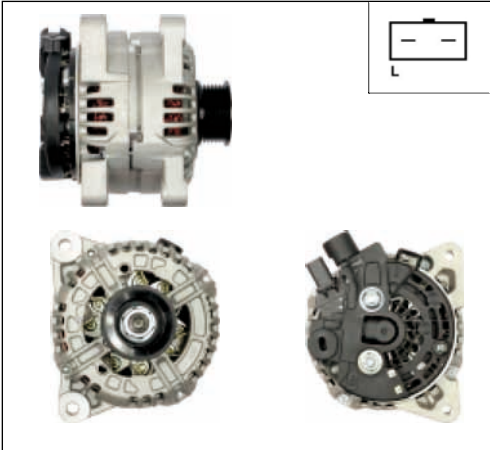

ALTERNATORS BOSCH

A0268

Cross: Bosch 0124525034, 0986047360
HC PARTS CA1674IR, **CARGO** 113755
Size A 20, Size B 21, Size C 46, Voltage 12, Amp. 150
For: CITROEN, FIAT, PEUGEOT, SUZUKI
In offer also: A0268(BOSCH), A3074, A6167