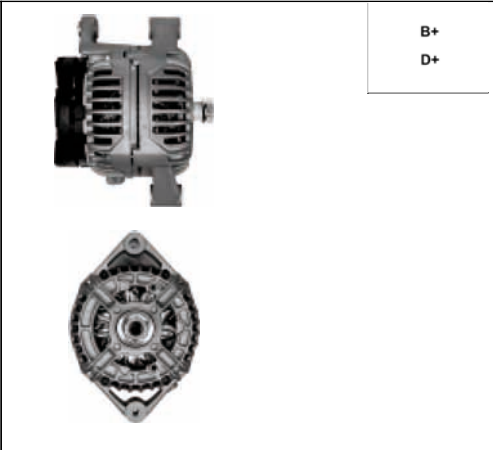

ALTERNATORS BOSCH

A0148

Cross: Bosch 0123310015, 0986038650
HC PARTS CA1032IR, **CARGO** 111292
Size A 33, Size B 14, Size C 81.5, Voltage 12, Amp. 70
For: FORD

A0151

Cross: Bosch 0123510008, 0123510009, 0123515009
HC PARTS CA1147IR, **CARGO** 111892
Size A 40, Size B 14, Size C 61, Voltage 12, Amp. 120
For: AUDI, VW