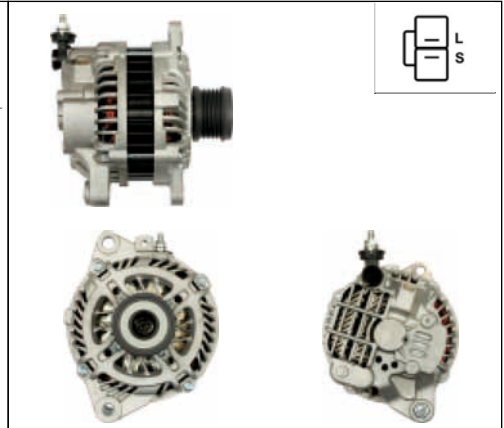

A2041

Cross: Hitachi LR1150-706, LR1150-706B
CARGO 114301, **ELSTOCK** 28-4913
Size A 23, **Size B** 14, **Size C** 80, **Voltage** 12, **Amp.** 150
For: RENAULT

A2044

Cross: Hitachi LR1110-713, LR1110-713B
HC PARTS JA1712IR, **ELSTOCK** 28-4853
Size A 32, **Size B** 12.5, **Size C** 59
For: NISSAN