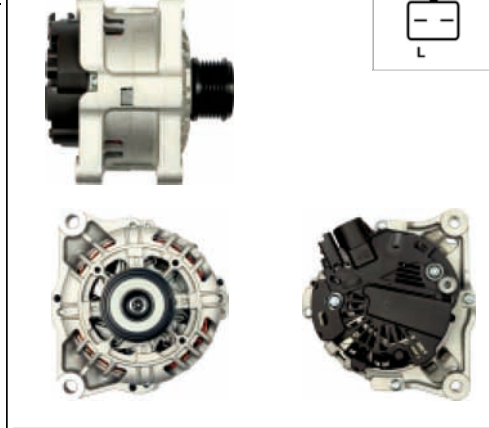

A3174

Cross: Valeo 2543576, 2543576A, 2607214, TG9B049
HC PARTS CA2031IR, **ELSTOCK** 28-5837
Size A 43, **Size B** 22, **Size C** 46, **Voltage** 12, **Amp.** 90
For: CITROEN, PEUGEOT