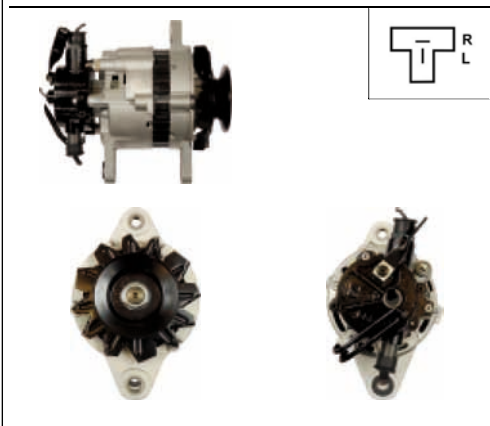

A9109(MANDO)

Cross: Mando
HC PARTS JA972IR, **CARGO** 111344
Size A 44.00, **Size B** 13.00, **Size C** 81.00, **Voltage** 24, **Amp.** 25
For: MITSUBISHI
In offer also: A5007