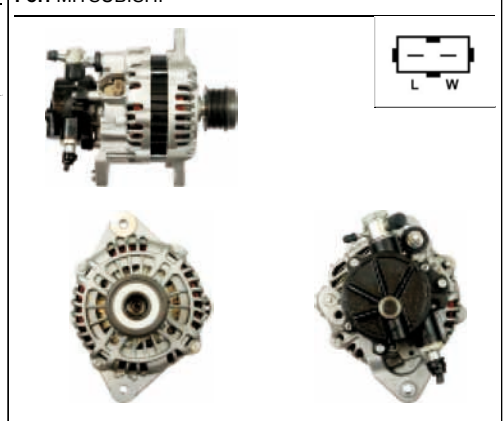

A5073

Cross: Mitsubishi A003TN2581, A003TN2582
CARGO 114207, **AS-PL** A5073, **ELSTOCK** 28-5860
Size A 45, **Size B** 13.5, **Size C** 82, **Voltage** 12, **Amp.** 100
For: SUZUKI