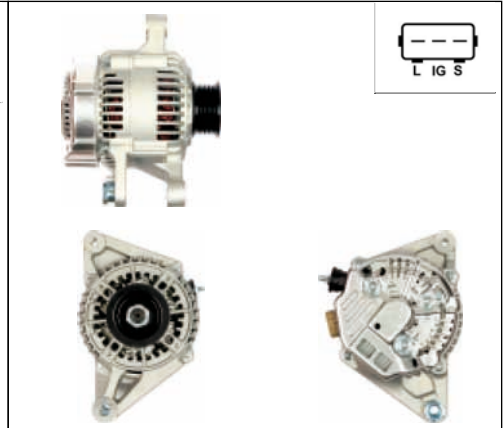

A6054

Cross: Denso 102211-1900, 102211-1910
HC PARTS JA1703IR, **CARGO** 114361
Size A 15, **Size B** 18, **Size C** 41, **Voltage** 12, **Amp.** 80
For: TOYOTA
In offer also: A6054(DENSO)