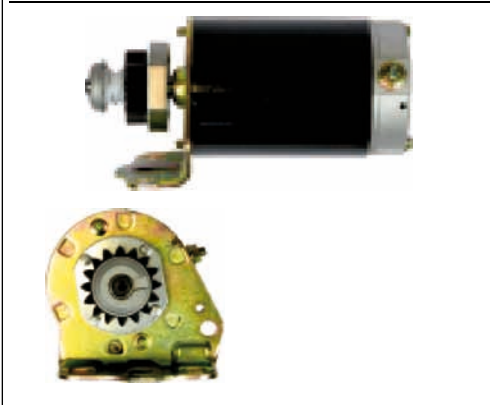

S9027

Cross: Briggs Stratton 490240, 494148, 494198
CARGO 112563, **RNL** RNL497401
Power 0.8, **Voltage** 12, **No./teeth (fits into)** 16, **rotation** ACW
For: BRIGGS & STRATTON