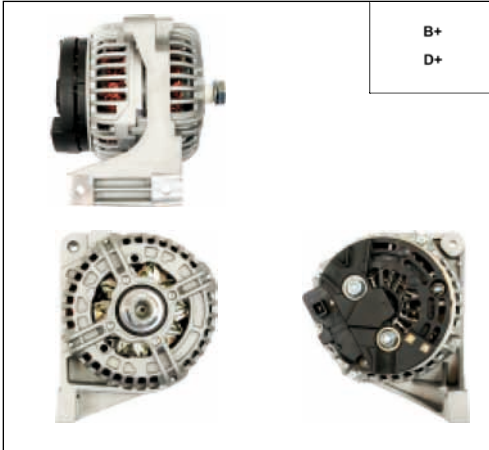

B+
D+

A0060

Cross: Bosch 0124515017, 0124515018, 0986041150
HC PARTS CA14431R, **CARGO** 112078
Size A 46, **Size B** 108.5, **Size C** 81.5, **Voltage** 12, **Amp.** 120
For: VOLVO

ALTERNATORS BOSCH

B+
D+