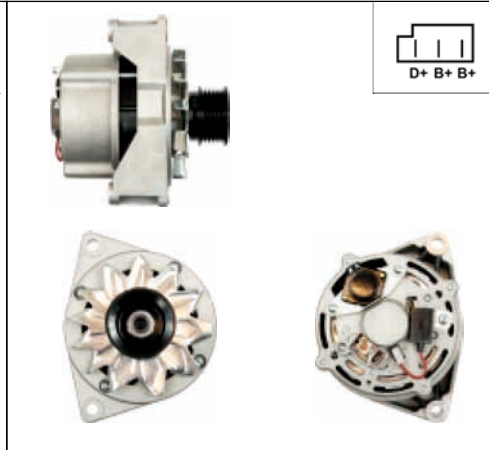

A0027

Cross: Bosch 0124325003, 0124325137, 0986041500
HC PARTS CA1378IR, **CARGO** 111989
Size A 39, Size B 14, Size C 61, Voltage 12, Amp. 90
For: AUDI, SEAT, SKODA, VW

ALTERNATORS BOSCH

A0028

Cross: Bosch 0120489185, 0120489364, 0120489365
HC PARTS CA298IR, **CARGO** 112149
Size A 109, **Size B** 56, **Voltage** 12, **Amp.** 65
For: AUDI, SEAT, VW