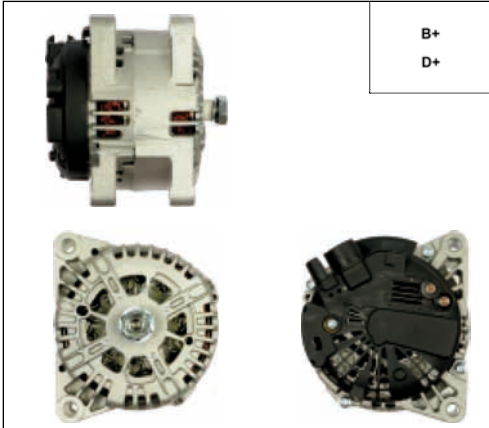

ALTERNATORS VALEO

B+
D+

A3051

Cross: Valeo 2541251, 2541251B, 2542351, 2542500
HC PARTS CA1553IR, **CARGO** 112461

Size A 42.5, **Size B** 22, **Size C** 45.5, **Voltage** 12, **Amp.** 150

For: ALFA ROMEO, CITROEN, FIAT, LANCIA, OPEL, PEUGEOT, SUZUKI

In offer also: A3051(P-INA), A3051(P)