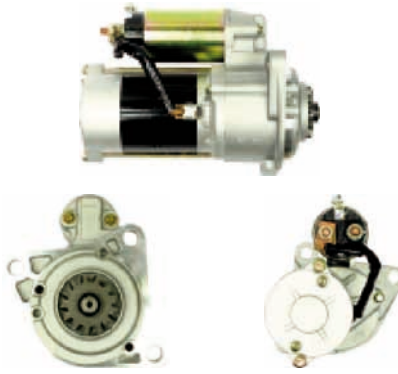

S5069

Cross: Mitsubishi M2T54571, M2T54572, M5T22171
HC PARTS JS1011, **CARGO** 111273
Size A 100, **Size B** 30, **Power** 2.7, **Voltage** 12,
No./mount. holes 3, **No./mount. holes with thread** 0,
No./teeth (fits into) 13, **rotation** CW
For: HYSTER