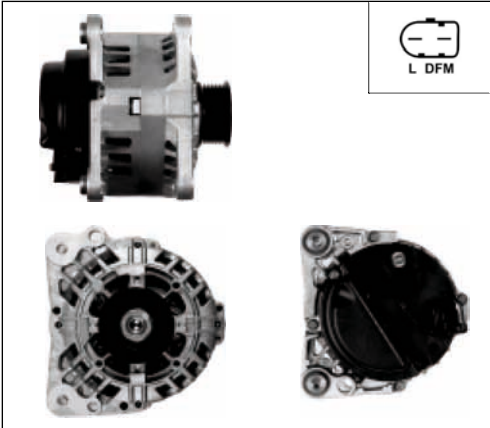

ALTERNATORS VALEO

A3101(VALEO)

Cross: Valeo 2542578, 2542746, 437444, 439451
HC PARTS CA1675IR, **CARGO** 113253
Size A 29, **Size B** 14, **Size C** 60.5, **Voltage** 12, **Amp.** 90
For: SEAT, SKODA, VW