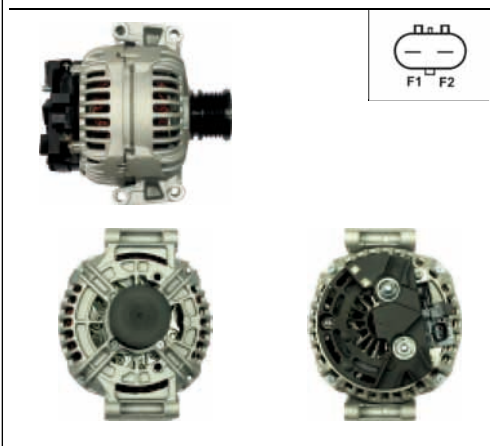

A0342

Cross: Bosch 0121546302, 0124615018, 0124615032
CARGO 114663, **AS-PL** UD01759A, UD10092A
Size A 32.5, **Size B** 70.5, **Size C** 58, **Voltage** 12, **Amp.** 150
For: CHRYSLER