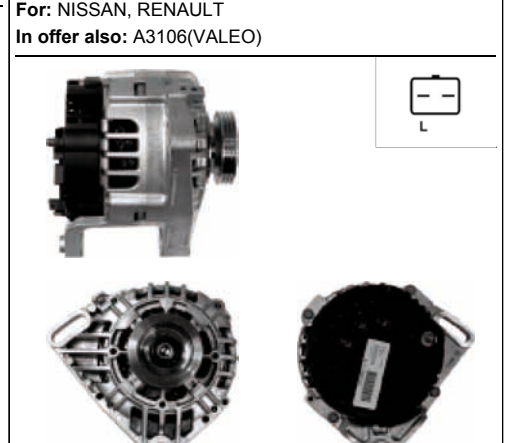

A3106(VALEO)

Cross: Valeo 2542422, 2543553, 437373, 439417
HC PARTS CA1976IR, **DELCO** DRA4074
Size A 53.5, **Size B** 27, **Size C** 67.5, **Voltage** 12, **Amp.** 95
For: NISSAN, RENAULT
In offer also: A3106