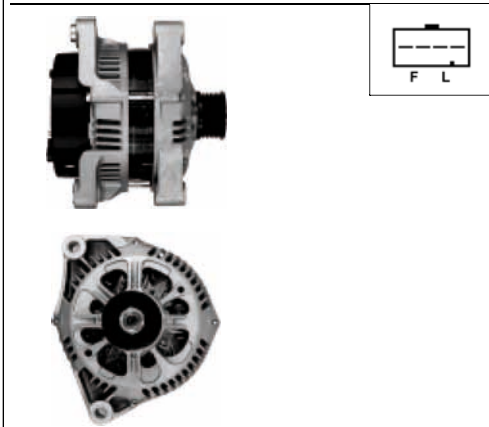

A3036

Cross: Valeo 2542201, 436753, A14VI23, NA538
HC PARTS CA1495IR, **BOSCH** 0986044521
Size A 51.5, **Size B** 30, **Size C** 57.5, **Voltage** 12, **Amp.** 150
For: OPEL, VAUXHALL