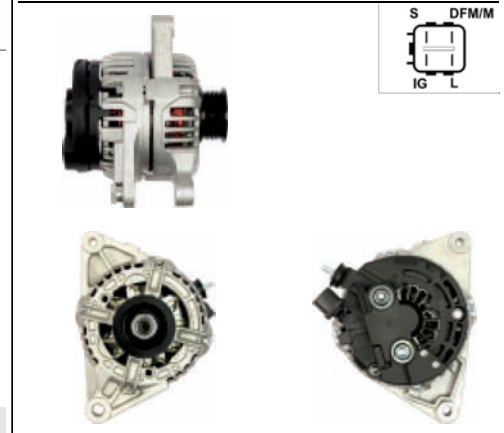

A0257

Cross: Bosch 0124325079, 0986046110
HC PARTS JA1894IR, **DELCO** DRB6110
Size A 16, Size B 18.5, Size C 40.5, Voltage 12, Amp. 90
For: TOYOTA