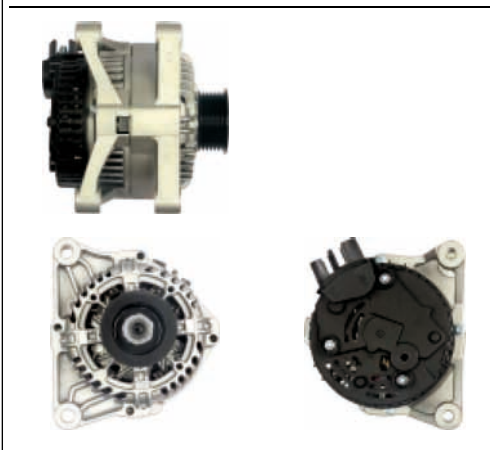

A3137

Cross: Valeo 2541969, 2541970, 2541970A, 2542483
HC PARTS CA1442IR, CA1496IR, **CARGO** 112058
Size A 21, **Size B** 22, **Size C** 46, **Voltage** 12, **Amp.** 70
For: CITROEN, FIAT, PEUGEOT
In offer also: A3017