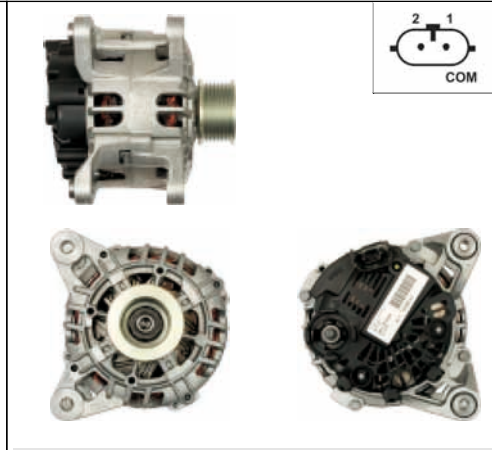

A3135
Cross: Valeo 2541792, 2541908, 436648, A11VI59
HC PARTS CA1079IR, **CARGO** 111513
Size A 19.5, **Size B** 27, **Size C** 66.5, **Voltage** 12, **Amp.** 75
For: RENAULT

ALTERNATORS VALEO

A3136

Cross: Valeo 2541784, 2541784B, 2542256, 2542356
HC PARTS CA1052IR, **CARGO** 113604
Size A 35, **Size B** 56, **Voltage** 12, **Amp.** 95
For: CITROEN, FIAT, LANCIA, PEUGEOT