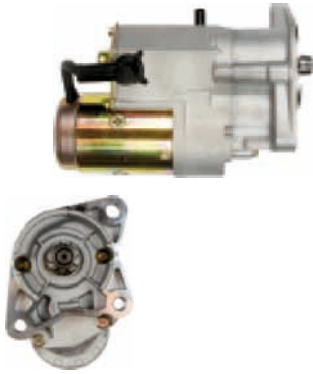

S6006

Cross: Denso 028000-9140, 028000-9141, 028000-9142
HINO EH700, **TOYOTA** 28100-1090C, 28100-1442
Size A 100, **Size B** 27, **Power** 4.5, **Voltage** 24,
No./mount. holes 3, **No./mount. holes with thread** 0,
No./teeth (fits into) 11, **rotation** CW
For: HINO
In offer also: S9013