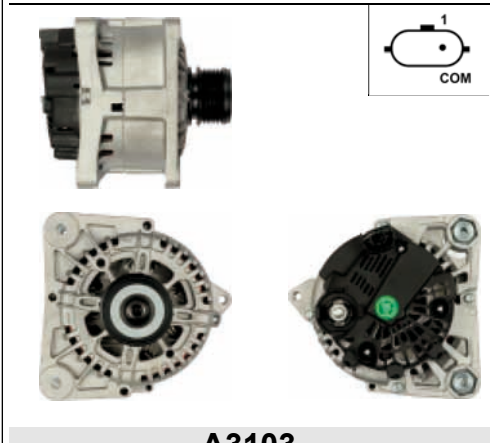

A3103

Cross: Valeo 2543206, 2543564, 2605275, TG11C041
HC PARTS CA1975IR, **ELSTOCK** 28-5767
Size A 38, **Size B** 14, **Size C** 61, **Voltage** 12, **Amp.** 110
For: RENAULT
In offer also: A3103(VALEO)