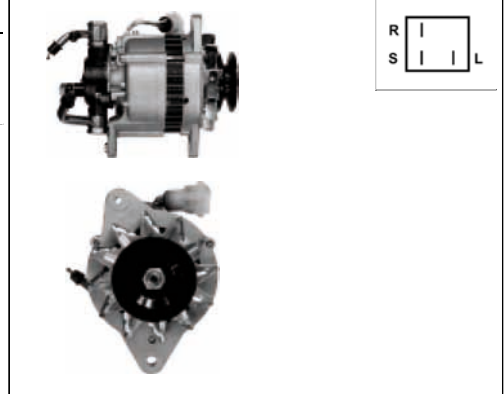

A2028

Cross: Hitachi LR150-136, LR150-136B, LR150-136C
HC PARTS JA661IR, **CARGO** 110697
Size A 49, **Size B** 13, **Size C** 98.5, **Voltage** 12, **Amp.** 50
For: ISUZU, OPEL, VAUXHALL