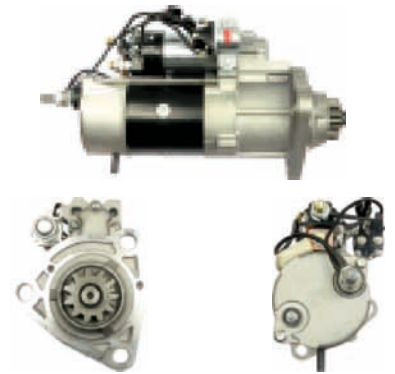

S5082

Cross: Mitsubishi M9T82378
CUMMINS 3103305, 3103952, **DELCO** 10461754
Size A 92, **Size B** 48, **Power** 8.2, **Voltage** 24,
No./mount. holes 3, **No./mount. holes with thread** 0,
No./teeth 11, **No./teeth (fits into)** 11, **rotation** CW
For: MCI