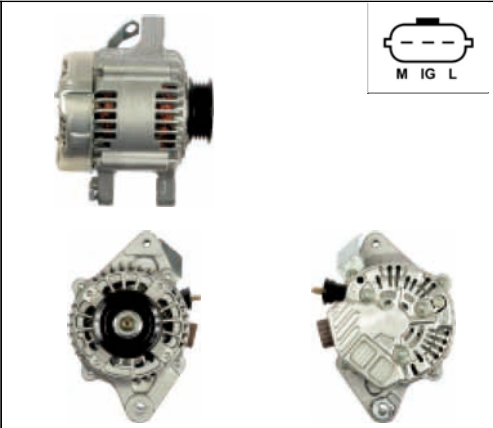

Cross: Denso 102211-8480, 102211-84803E
ELSTOCK 28-5707, **FIAT** 51714792
Size A 16, Size B 24.5, Size C 52, Voltage 12, Amp. 105
For: FIAT
In offer also: A6193(DENSO)

A6072(DENSO)

Cross: Denso 102211-5260, 102211-5380
HC PARTS JA1793IR, **ELSTOCK** 28-3869
Size A 14, Size B 18, Size C 41, Voltage 12, Amp. 70
For: TOYOTA
In offer also: A6072