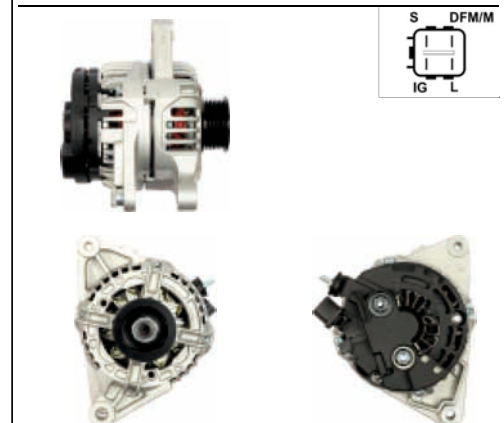

A0256

Cross: Bosch 0124315016, 0124315024, 0124315029
HC PARTS JA1605IR, **CARGO** 113296
Size A 16.5, Size B 18, Size C 40.5, Voltage 12, Amp. 80
For: TOYOTA