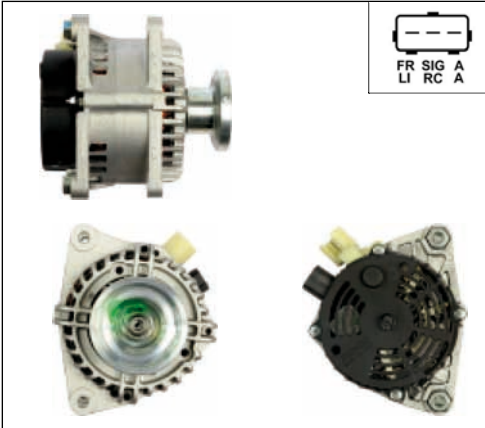

ALTERNATORS MAGNETI MARELLI

A4068(DENSO)

Cross: Magneti Marelli 63377421, MAN7421
HC PARTS CA1989IR, **DELCO** DRA0087
Voltage 12, Amp. 105
For: FORD
In offer also: A4068