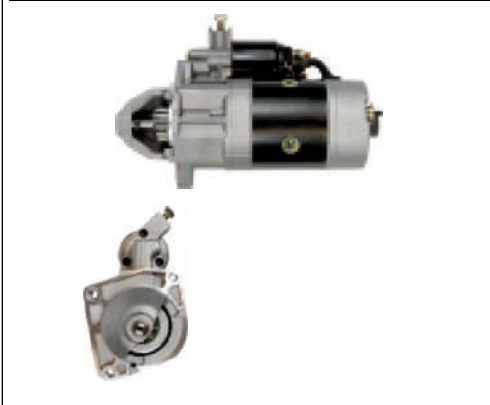

S0064

Cross: Bosch 0001218159, 0986017020
HC PARTS CS973, **CARGO** 113451, **DELCO** DRS7020

Size A 81, **Size B** 22, **Power** 2.2, **Voltage** 12,
No./mount. holes 3, **No./mount. holes with thread** 3,
No./teeth (fits into) 9, rotation CW

For: CITROEN, FIAT