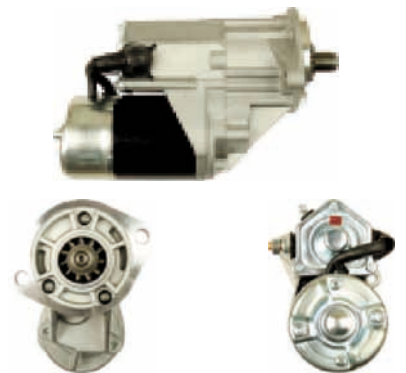

S9121

Cross: Komatsu 6008633110, 6008633210
AS-PL UD02108S, DIXIE S-80511
Size A 95.00, Size B 21, Power 3.0, Voltage 24,
No./mount. holes 2, No./mount. holes with thread 0,
No./teeth 11, No./teeth (fits into) 11, rotation CW
For: KOMATSU