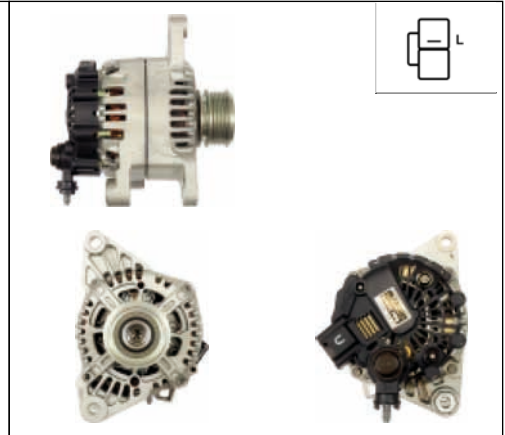

A3234(VALEO)

Cross: Valeo 2655103, A0002655103
HC PARTS CA1938IR, **CARGO** 113863
Size A 33.00, **Size B** 13.50, **Size C** 51.00, **Voltage** 12, **Amp.** 90
For: HYUNDAI, KIA