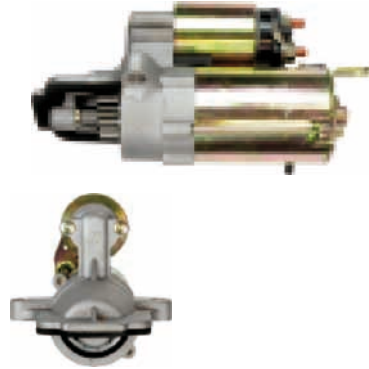

S9004

Cross: Ford 1120214, 1140111, 1218885, 1465010
HC PARTS CS1246, **CARGO** 113794
Size B 28.5, **Power** 1.5, **Voltage** 12, **No./mount. holes**
2, **No./teeth (fits into)** 11, rotation CW
For: FORD