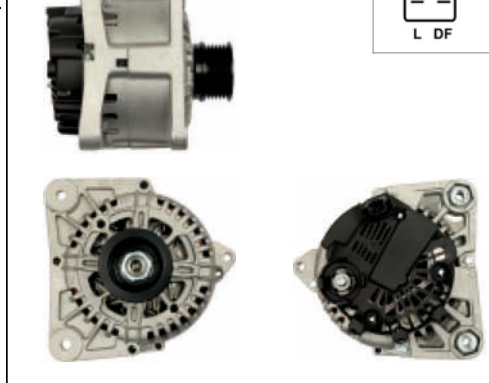

A3175

Cross: Valeo 2542855, 2542855B, 2543561, 2543561A
HC PARTS CA2043IR, **DELCO** DRA0755
Size A 37, **Size B** 14, **Size C** 61, **Voltage** 12, **Amp.** 110
For: DACIA, RENAULT