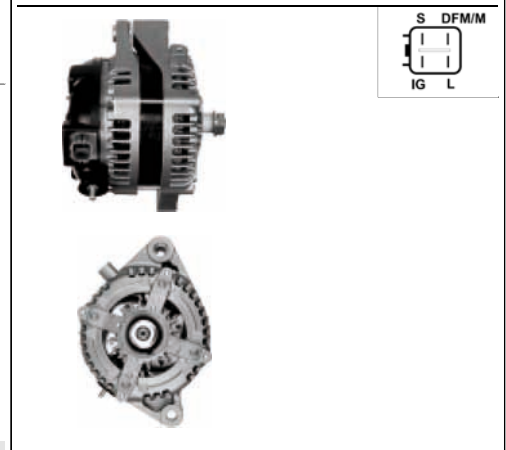

A6007

Cross: Denso 102211-2760, 104210-3430
HC PARTS CA1950IR, **CARGO** 114010
Voltage 12, **Amp.** 90
For: TOYOTA
In offer also: A6007(P)