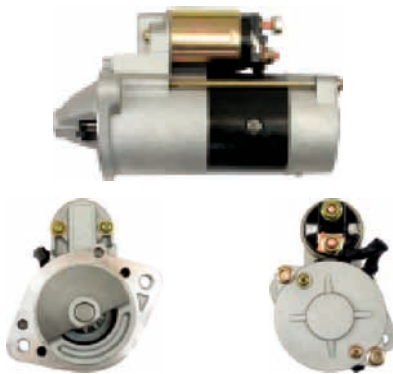

S5105

Cross: Mitsubishi M002T84071, M002T84071ZT
CARGO 111912, **DELCO** DRS3853
Size A 77, **Size B** 3, **Power** 2.20, **Voltage** 12,
No./mount. holes 2, **No./mount. holes with thread** 2,
No./teeth 10, **No./teeth (fits into)** 10, **rotation** CW
For: HYUNDAI, MITSUBISHI, PROTON