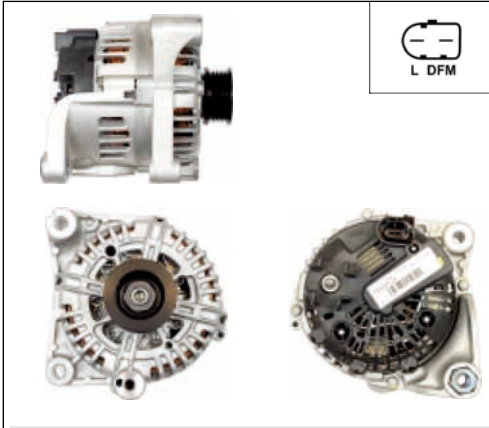

ALTERNATORS VALEO

A3070(VALEO)

Cross: Valeo 2542326A, 2542672, 2542672B, 2542852
HC PARTS CA1757IR, **CARGO** 113881

For: BMW, LAND ROVER
In offer also: A3070