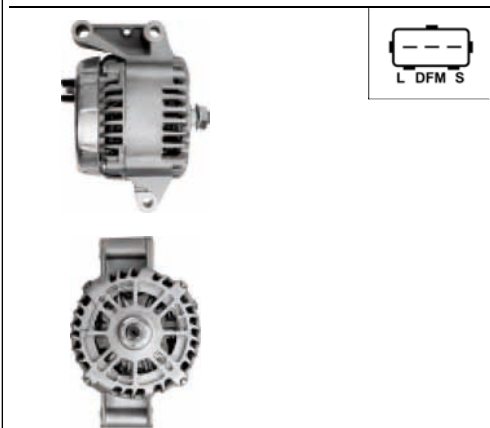

A9021

Cross: Ford 2C1T10300BA, 2C3U10300BB, 4069776
HC PARTS CA1639IR, CA1779IR, **CARGO** 113285
Size A 40, **Size B** 55, **Size C** 86, **Voltage** 12, **Amp.** 110
For: FORD
In offer also: A0043, A0043(P), A9021(P2), A9021(P)