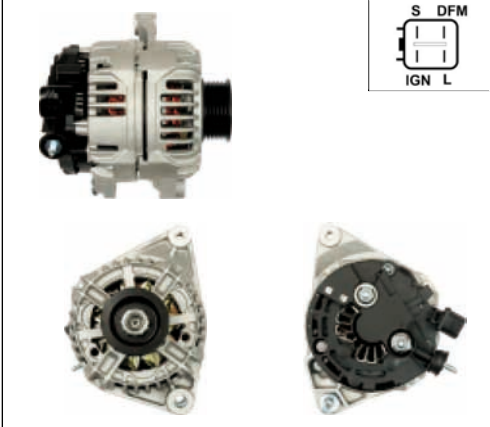

A0323

Cross: Bosch 0124315015, 0986081430
ERA 215238, **TOYOTA** 27060-YF010
Size A 43, **Size B** 25.5, **Size C** 44.5, **Voltage** 12, **Amp.** 80
For: TOYOTA