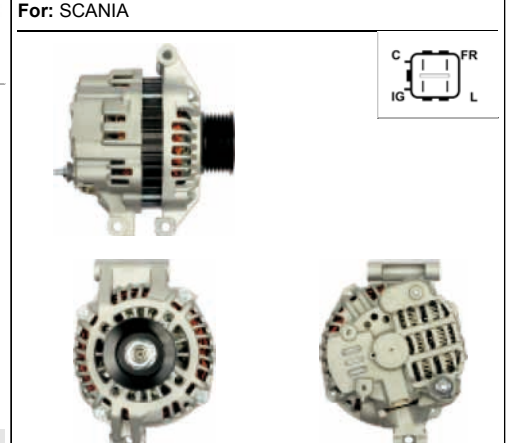

A5037

Cross: Mitsubishi A004TA8191, A4TA8191
DELCO DRA0363, **ELSTOCK** 48-6654, **KHD** 01182764
Size A 28, **Size B** 58, **Voltage** 24, **Amp.** 100
For: KHD

A5040

Cross: Mitsubishi A002TB7591, A002TB7591ZE
HC PARTS JA1728IR, **ELSTOCK** 28-4857
Size A 39, **Size B** 31, **Size C** 46, **Voltage** 12, **Amp.** 70
For: HONDA