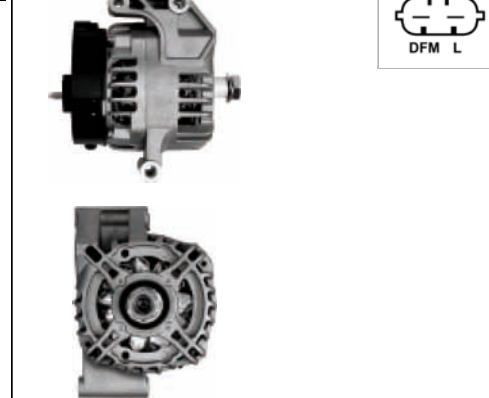

ALTERNATORS MAGNETI MARELLI

A4068(DENSO)

Cross: Magneti Marelli 63377421, MAN7421
HC PARTS CA1989IR, **DELCO** DRA0087
Voltage 12, Amp. 105
For: FORD
In offer also: A4068

A4069

Cross: Magneti Marelli 063321604, 63321235
HC PARTS CA1154IR, **CARGO** 111505
Size A 44, Size B 32.5, Size C 83.5, Voltage 12, Amp. 75
For: FIAT, LANCIA

A4070

Cross: Magneti Marelli 063377424010, 63377424
HC PARTS CA1956IR, **DELCO** DRA0091
Size A 39, Size B 64, Size C 55, Voltage 12, Amp. 100
For: OPEL, SUZUKI, VAUXHALL
In offer also: A4070(P)

A4071(P)

Cross: Magneti Marelli 063377425010, 63377425
HC PARTS CA1987IR, **DELCO** DRA0092
Size A 41, Size B 64, Size C 55, Voltage 12, Amp. 120
For: OPEL, SUZUKI, VAUXHALL
In offer also: A4071

A4070(P)

Cross: Magneti Marelli 063377424010, 63377424
HC PARTS CA1956IR, **DELCO** DRA0091
Size A 39, Size B 64, Size C 55, Voltage 12, Amp. 100
For: OPEL, SUZUKI, VAUXHALL
In offer also: A4070

A4071

Cross: Magneti Marelli 063377425010, 63377425
HC PARTS CA1987IR, **DELCO** DRA0092
Size A 41, Size B 64, Size C 55, Voltage 12, Amp. 120
For: OPEL, SUZUKI, VAUXHALL
In offer also: A4071(P)

A4072

Cross: Magneti Marelli 063377011010, 63377011
HC PARTS CA1886IR, **DELCO** DRA0133
Size A 67.5, Size B 32, Voltage 12, Amp. 70
For: ALFA ROMEO, FIAT, LANCIA

A4073

Cross: Magneti Marelli 063377004010, 063377490010
HC PARTS CA1885IR, **CARGO** 114204
Size A 113, Size B 61, Voltage 12, Amp. 120
For: ALFA ROMEO, FIAT, OPEL, VAUXHALL
In offer also: A4073(P-INA), A4073(P)

A4073(P-INA)

Cross: Magneti Marelli 063377004010, 063377490010
HC PARTS CA1885IR, **CARGO** 114204
Size A 112.5, Size B 61, Voltage 12, Amp. 120
For: ALFA ROMEO, FIAT, OPEL, VAUXHALL
With INA Free wheel pulley
In offer also: A4073