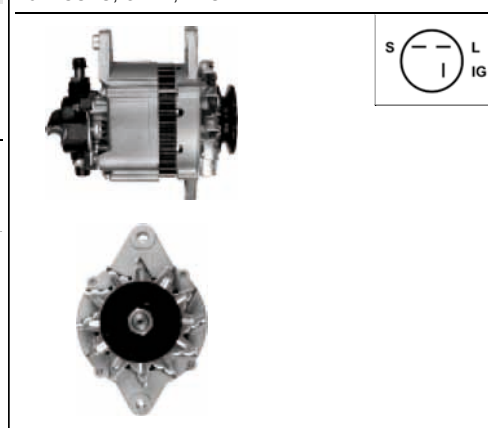

A2026

Cross: Hitachi LR170-415, LR170-415B, LR170-415C
HC PARTS JA874IR, **CARGO** 111235
Size A 42, **Size B** 13, **Size C** 80.5, **Voltage** 12, **Amp.** 70
For: OPEL