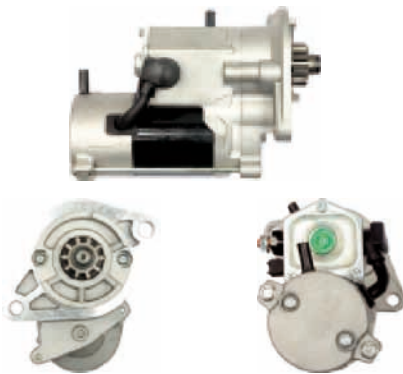

S6060

Cross: Denso 228000-5020, 228000-5021
DELCO DRS3855, **ELSTOCK** 25-2447
Size A 82, **Size B** 19, **Power** 2.2, **Voltage** 12,
No./mount. holes 2, **No./mount. holes with thread** 1,
No./teeth 10, **No./teeth (fits into)** 10, **rotation** CW
For: TOYOTA