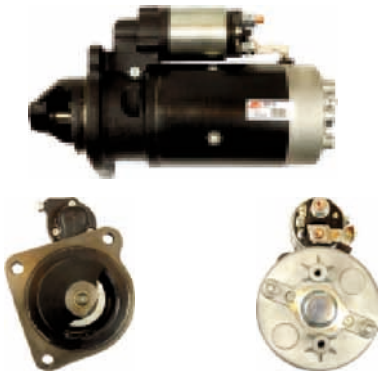

S0116

Cross: Bosch 0001359021, 0001359091, 0001359102
HC PARTS CS240, **CARGO** 110529, **DELCO** 19024230
Size A 110, **Size B** 26, **Power** 3, **Voltage** 12,
No./mount. holes 3, **No./teeth** 9, **No./teeth (fits into)** 9.
10, rotation CW
For: FIAT, IVECO
In offer also: S4026