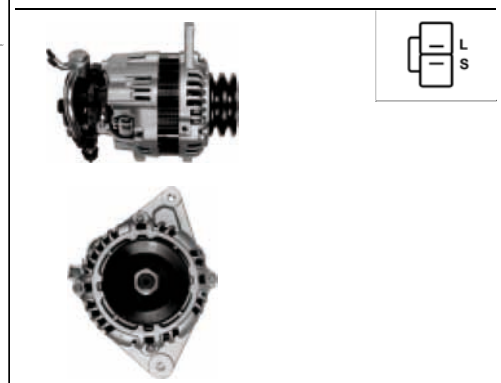

A9001

Cross: Hyundai / Kia 37300-42354, 37300-42355
HC PARTS JA1518IR, CARGO 112333, AS-PL A9001
Size A 42, Size B 13, Size C 55, Voltage 12, Amp. 110
For: HYUNDAI, KIA