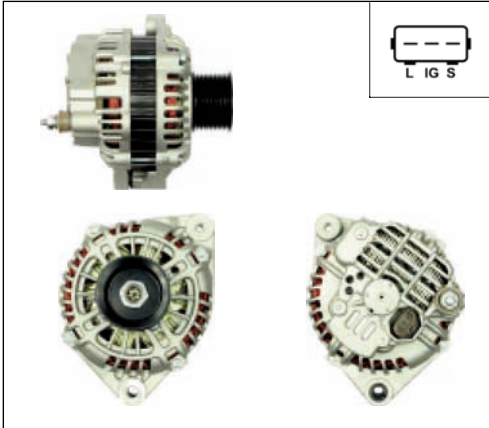

ALTERNATORS MITSUBISHI

A5041

Cross: Mitsubishi A4TA0591, A4TA8292
HC PARTS CA2040IR, **CARGO** 113923
Size A 90, **Size B** 58, **Voltage** 24, **Amp.** 90
For: IVECO
In offer also: A0320