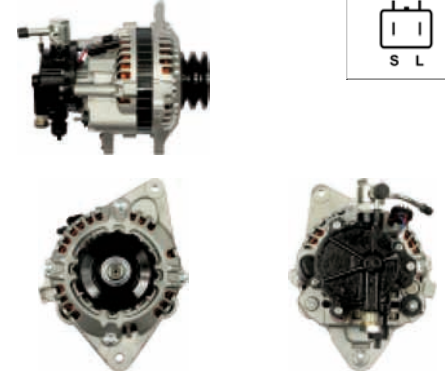

ALTERNATORS OTHER

A9031

Cross: Magneton 9515122
CARGO 113552, **CASE** 1420000902201, 87326219
Size A 77, **Size B** 50.8, **Voltage** 12, **Amp.** 120
For: CASE

A9034

Cross: Magneton 441040032266, 443113516590
HC PARTS CA1626IR, **CARGO** 112387
Size A 33, **Size B** 14, **Size C** 66, **Voltage** 12, **Amp.** 90
For: SKODA