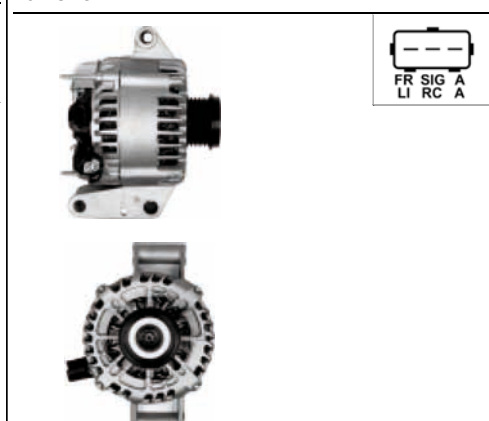

A9016

Cross: Ford 1120213, 1140694, 1151213, 1464782
HC PARTS CA1635IR, **AS-PL** A9016
Size A 40, **Size B** 55, **Size C** 75, **Voltage** 12, **Amp.** 115
For: FORD