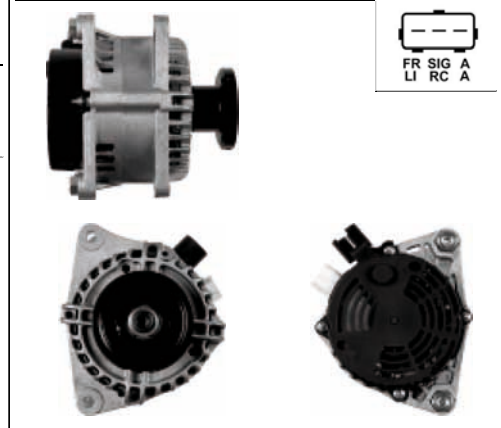

A4068

Cross: Magneti Marelli 63377421, MAN7421
HC PARTS CA1989IR, **DELCO** DRA0087
Voltage 12, **Amp.** 105
For: FORD
In offer also: A9022, A4068(DENSO)