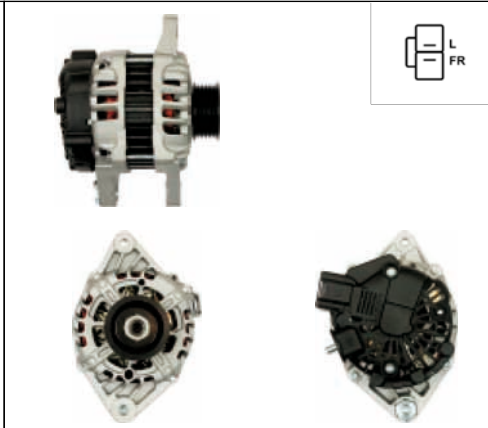

A3176

Cross: Valeo 2655447
HC PARTS CA2020IR, **CARGO** 114467
Size A 32, **Size B** 15.5, **Size C** 50, **Voltage** 12, **Amp.** 90
For: HYUNDAI, KIA