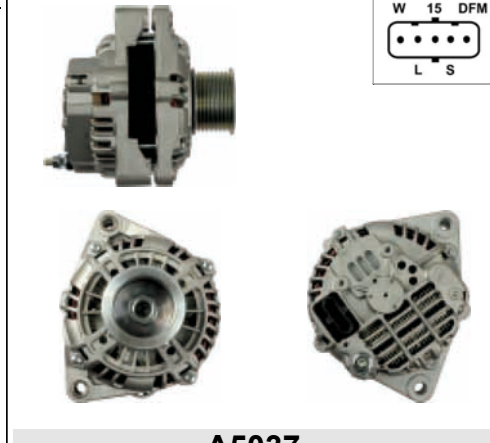

A5037

Cross: Mitsubishi A004TA8191, A4TA8191
DELCO DRA0363, **ELSTOCK** 48-6654, **KHD** 01182764
Size A 28, **Size B** 58, **Voltage** 24, **Amp.** 100
For: KHD