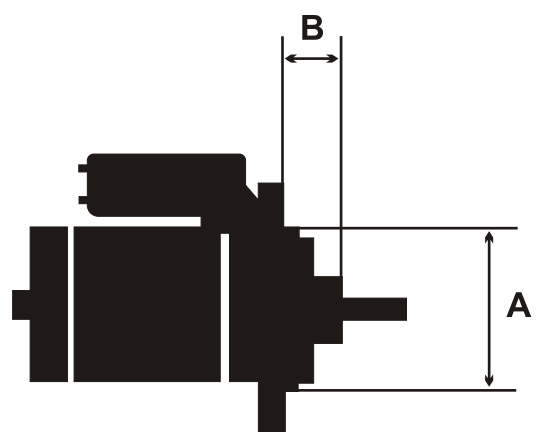

PART 2

STARTERS

AS S1003R

S - STARTER
1003 - DELCO
R - REMANUFACTURED

S - STARTERS

R - ONLY REMANUFACTURED AVAILABLE

- 0xxx BOSCH PARTS
- 1xxx DELCO PARTS
- 2xxx HITACHI PARTS
- 3xxx VALEO PARTS
- 4xxx MAGNETI MARELLI & LUCAS PARTS
- 5xxx MITSUBISHI PARTS
- 6xxx DENSO PARTS
- 9xxx OTHER SUPPLIERS

A, B - dimension in millimeters