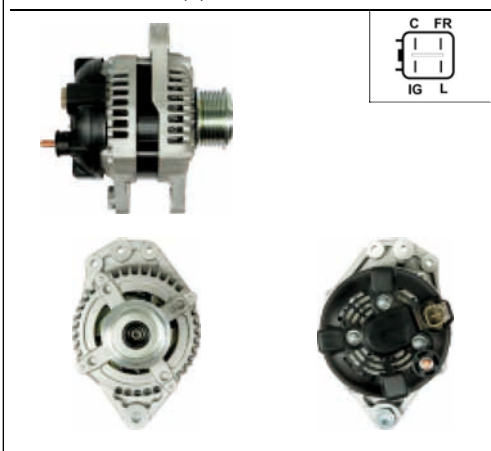

A6023(P)

Cross: Denso 104210-3730, 104210-3731
AS-PL UD02278A, **BMW** 12317790879, 12317791334
Size A 31.5, **Size B** 16, **Size C** 41.5, **Voltage** 12, **Amp.** 100
In offer also: A6023