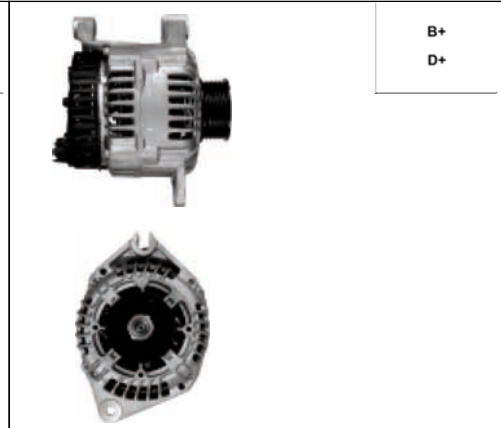

A3039

Cross: Valeo 2541475, 2541741, 2541741B, 436346
HC PARTS CA730IR, **CARGO** 113438
Size A 43, **Size B** 27.3, **Size C** 67, **Voltage** 12, **Amp.** 80
For: CITROEN, FIAT, PEUGEOT