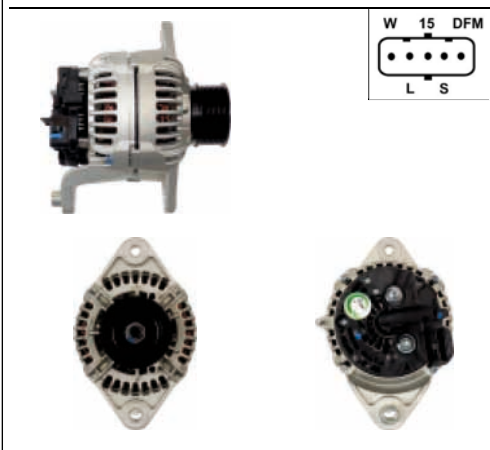

A0412

Cross: Bosch 0124655021, 0124655331
CARGO 115494, AS-PL UD90019A
Size A 43.00, **Size B** 14.50, **Size C** 107.00, **Voltage** 24, **Amp.** 120
For: VOLVO