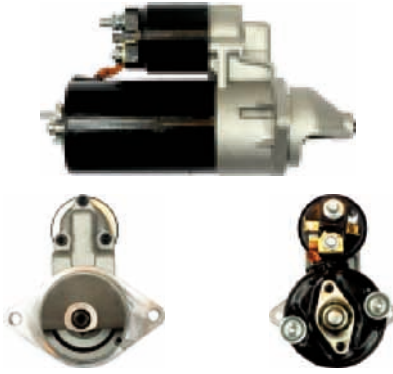

STARTERS BOSCH

S0318

Cross: Bosch 0001108053, 0001108093
HC PARTS CS535, **CARGO** 111127
Size A 62, **Size B** 19, **Power** 1.4, **Voltage** 12,
No./mount. holes 2, **No./mount. holes with thread** 0,
No./teeth 9, **No./teeth (fits into)** 9, **rotation** CW
For: OPEL, PONTIAC, VAUXHALL