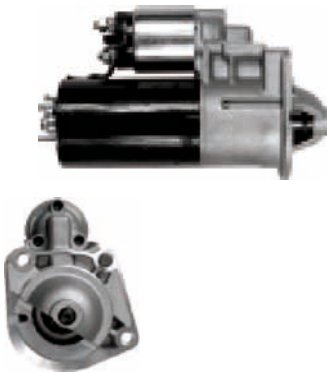

S0059

Cross: Bosch 0001108066, 0001108107, 0001108153
HC PARTS CS680, **CARGO** 112818, **DELCO** DRS6660
Size A 76, **Size B** -1, **Power** 1.4, **Voltage** 12,
No./mount. holes 3, **No./mount. holes with thread** 2,
No./teeth (fits into) 9, **rotation** CW
For: RENAULT, VOLVO