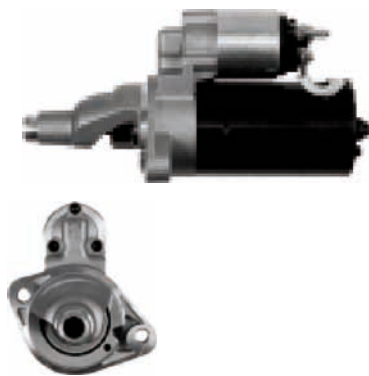

STARTERS BOSCH

S0176

Cross: Bosch 0001109021, 0001109022, 0001109066
HC PARTS CS1114, **CARGO** 111995

Size A 76, **Size B** 29, **Power** 2, **Voltage** 12, **No./mount. holes** 2, **No./mount. holes with thread** 2, **No./teeth (fits into)** 10, **rotation** CW

For: AUDI, SKODA, VW

In offer also: S0176(BOSCH)