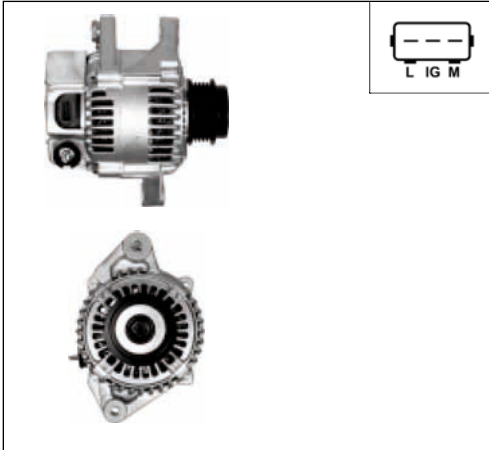

ALTERNATORS DENSO

A6015

Cross: Denso 102211-2780, DAN965
HC PARTS JA1891IR, DELCO DRA0121
Size A 31.5, **Size B** 16.5, **Size C** 41, **Voltage** 12, **Amp.** 90
For: TOYOTA

A6018

Cross: Denso 104210-2710, 104210-3511
HC PARTS CA1834IR, CA1865IR, CARGO 113849
Size A 42.5, **Size B** 21, **Size C** 45.5, **Voltage** 12, **Amp.** 150
For: FORD, MAZDA, VOLVO
In offer also: A6018(DENSO)