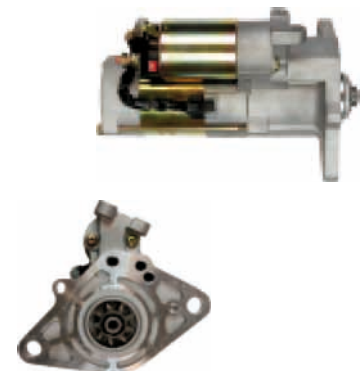

S5011

Cross: Mitsubishi M8T80071, M8T80071A
HC PARTS JS1354, CARGO 113195
Size A 60, Size B 17, Power 3.2, Voltage 24,
No./mount. holes 3, No./mount. holes with thread 1,
No./teeth (fits into) 9, rotation CW
For: MITSUBISHI