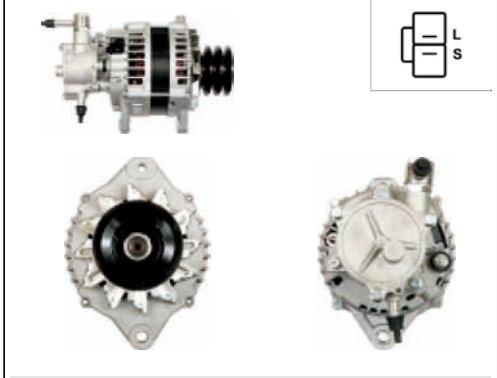

A2054

Cross: Hitachi LR180-512T
CARGO 114428, **ISUZU** 8979673011
Size A 45, **Size B** 13, **Size C** 82, **Voltage** 12, **Amp.** 100
For: ISUZU

A2049

Cross: Hitachi LR170-418, LR170-418B, LR170-418C
CARGO 113413, **ISUZU** 2912760000, 8970237331
Size A 45, **Size B** 13, **Size C** 82, **Voltage** 12, **Amp.** 70
For: CHEVROLET, ISUZU

A2052

Cross: Hitachi LR160-727, LR160-727B, LR160-727C
CARGO 113197, **ELSTOCK** 28-4904
Size A 42, **Size B** 25, **Size C** 82, **Voltage** 12, **Amp.** 60
For: NISSAN

A2055

Cross: Hitachi LR280-501, LR280-506, LR280-508
ISUZU 8972489141, 8973515740, 9873325020
Size A 42, **Size B** 17.5, **Size C** 78, **Voltage** 24, **Amp.** 80
For: ISUZU
In offer also: A2046