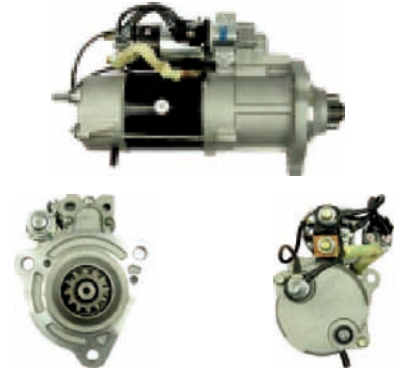

S5072

Cross: Mitsubishi M9T70729
Size A 92, **Size B** 48, **Power** 6.2, **Voltage** 12,
No./mount. holes 3, **No./mount. holes with thread** 0,
No./teeth (fits into) 12, **rotation** CW

S5067

Cross: Mitsubishi M009T82479, M9T82479
CARGO 114330, **CUMMINS** 3103914
Size A 92, **Size B** 58, **Power** 8.3, **Voltage** 24,
No./mount. holes 3, **No./mount. holes with thread** 0,
No./teeth (fits into) 11, **rotation** CW
For: CUMMINS