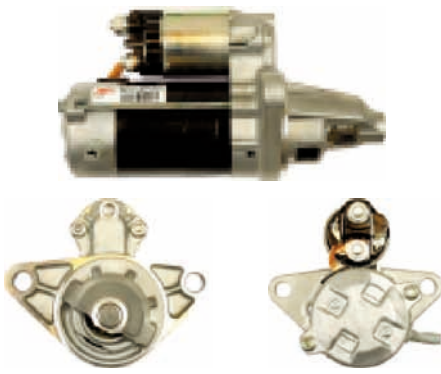

S6107(DENSO)

Cross: Denso 9722809612, DSN602
HC PARTS JS1350, **CARGO** 113601
Size A 75, **Size B** 41, **Power** 1.2, **Voltage** 12,
No./mount. holes 2, **No./mount. holes with thread** 0,
No./teeth 10, **No./teeth (fits into)** 10, **rotation** ACW
For: LAND ROVER