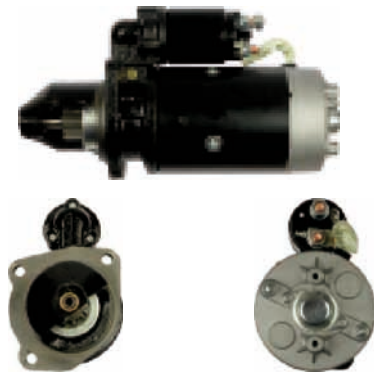

S0250

Cross: Bosch 0001367077, 0001367081
HC PARTS CS1205, **DELCO** DRS3818
Size A 89, **Size B** 48, **Power** 3, **Voltage** 12, **No./mount. holes** 3,
No./mount. holes with thread 0, **No./teeth** 10,
No./teeth (fits into) 10, **rotation** CW
For: JOHN DEERE
In offer also: S9060