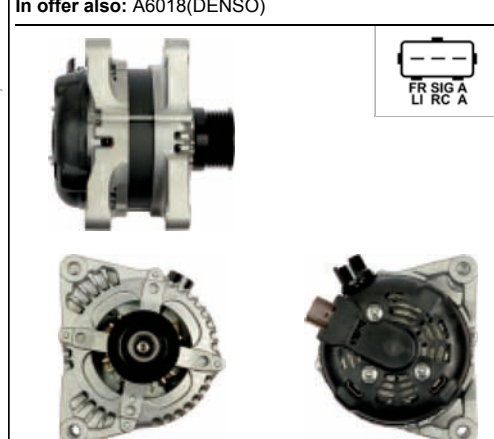

A6018(DENSO)

Cross: Denso 104210-2710, 104210-3511
HC PARTS CA1834IR, CA1865IR, CARGO 113849
Size A 42.5, **Size B** 21, **Size C** 45, **Voltage** 12, **Amp.** 150
For: FORD, MAZDA, VOLVO
In offer also: A6018