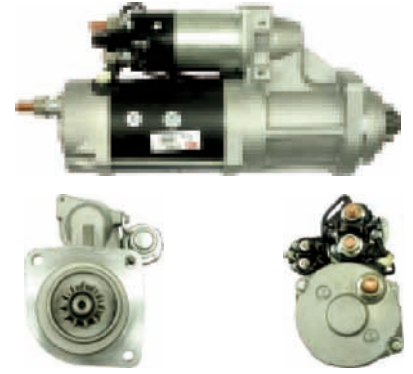

S1039

Cross: Delco 19026035, 8200075, 8300026
AS-PL UD01293S, WAI / TRANSPO 6831N
Size A 88, Size B 48, Power 4.6, Voltage 12,
No./mount. holes 3, No./mount. holes with thread 0,
No./teeth 11, No./teeth (fits into) 11, rotation CW
For: FREIGHTLINER, STERLING
38MT