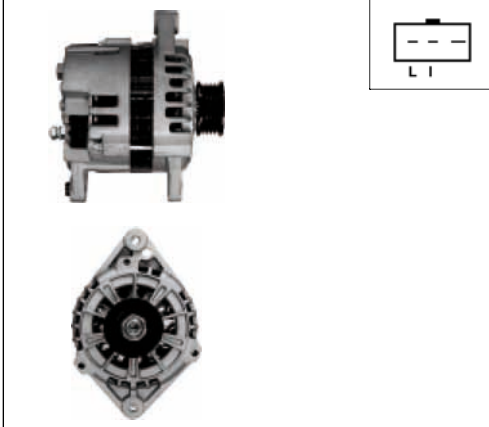

A1004
Cross: Delco 219139, DRA3638, DRA3638N
HC PARTS CA1671IR, **CARGO** 113350
Size A 37, **Size B** 13, **Size C** 81.5, **Voltage** 12, **Amp.** 85
For: CHEVROLET, DAEWOO