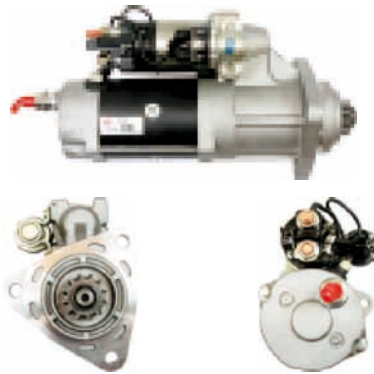

S9090

Cross: Perkins 2873K115
AS-PL UD00799S, UD01328S, **DELCO** 8200211
Size A 91.5, **Size B** 50, **Power** 5.0, **Voltage** 12,
No./mount. holes 3, **No./mount. holes with thread** 0,
No./teeth (fits into) 12, **rotation** CW
In offer also: S1044