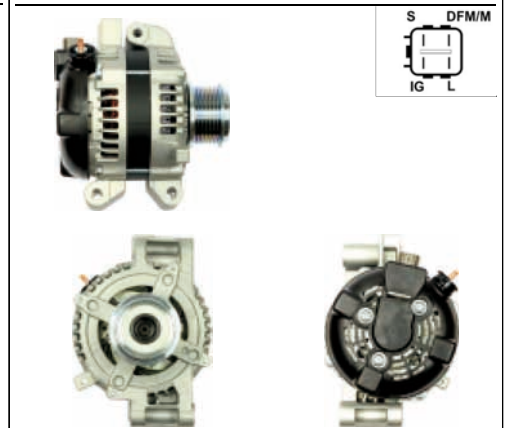

A6093

Cross: Denso 121000-3340, 121000-3380
HC PARTS UA960, **CARGO** 111193
Size A 22, Size B 12, Size C 55, Voltage 12, Amp. 90
For: CHRYSLER, DODGE, JEEP, PLYMOUTH

A6096

Cross: Denso 104210-5140
HC PARTS CA2036IR, **DELCO** DRA0598
Size A 26.5, Size B 60, Size C 74, Voltage 12, Amp. 100
For: TOYOTA