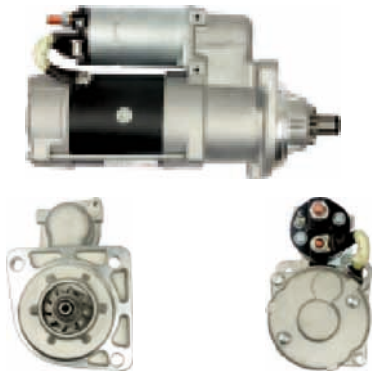

S1035

Cross: Delco 8200474
Size A 88.5, Size B 44, Power 4.0, Voltage 24,
No./mount. holes 3, No./mount. holes with thread 0,
No./teeth 10, No./teeth (fits into) 10, rotation CW
29MT