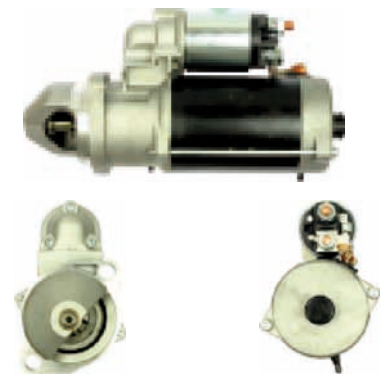

S0281

Cross: Bosch 0001230012, 0001262030, 0001358005
HC PARTS CS718, CARGO 111001, DELCO 19024250
Size A 82, **Size B** 20.8, **Power** 3.0, **Voltage** 12,
No./mount. holes 2, **No./mount. holes with thread** 0,
No./teeth 9, **No./teeth (fits into)** 9, 10, rotation CW
For: LAMBORGHINI, SAME, STEYR
In offer also: S0113