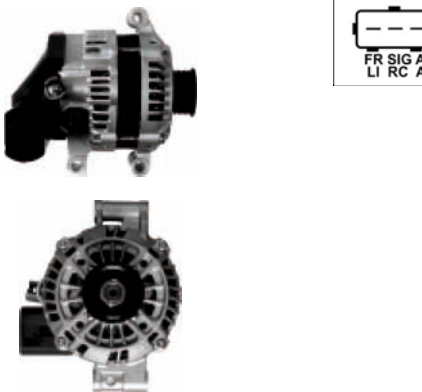

A9033

Cross: Ford 1S7T10300AA, 1S7Z10346AA
Size A 40, **Size B** 22, **Size C** 74, **Voltage** 12, **Amp.** 115
For: FORD