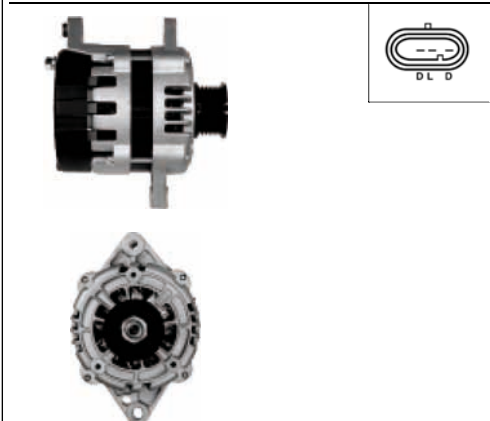

A9013

Cross: Daewoo 96540541
CARGO 114350, **MAGNETI MARELLI** 063532630
Voltage 12, **Amp.** 85
For: CHEVROLET, DAEWOO