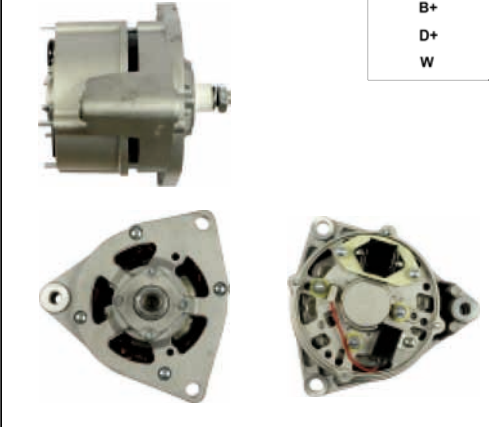

A0017

Cross: Bosch 0120489221, 0120489225, 0120489231
HC PARTS CA187IR, **CARGO** 110113
Size B 80, Voltage 24, Amp. 27
For: CITROEN, MERCEDES BENZ TRUCKS & BUSES