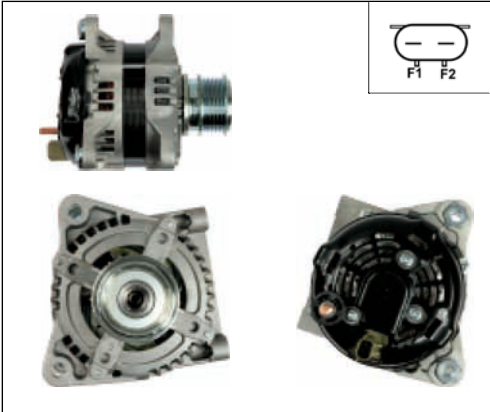

ALTERNATORS DENSO

A6039

Cross: Denso 421000-0081, 421000-0082
HC PARTS CA2021IR, **CHRYSLER** 04868429AB
Size A 45.5, **Size B** 14, **Size C** 60, **Voltage** 12, **Amp.** 160
For: CHRYSLER