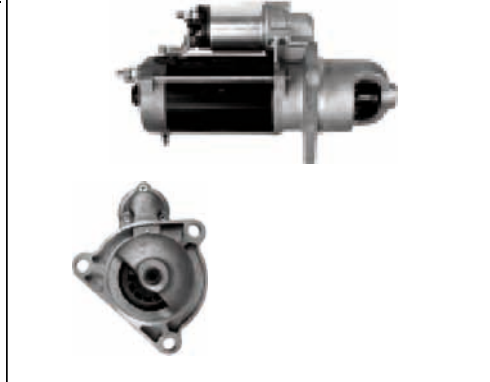

S0108

Cross: Bosch 0001231004, 0986019830
HC PARTS CS1285, **CARGO** 110980
Size A 92, **Size B** 47, **Power** 4, **Voltage** 24, **No./mount. holes** 3, **No./teeth (fits into)** 12, rotation CW
For: VOLVO