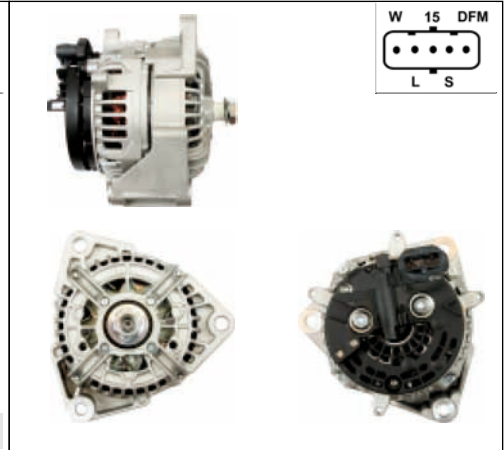

W 15 DFM
L S

A0120

Cross: Bosch 0124555003, 0124555041, 0986045490
HC PARTS CA1694IR, **CARGO** 113284, DAF 1368327
Size B 80, **Voltage** 24, **Amp.** 80
For: DAF