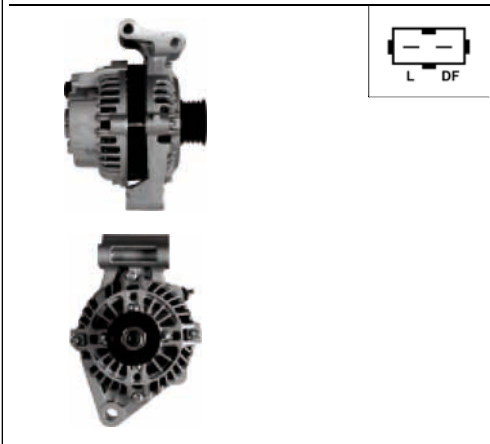

A5033

Cross: Mitsubishi A5TA4391, A5TA6591
HC PARTS CA1474IR, **CARGO** 113952
Size A 10, **Size B** 72.5, **Voltage** 12, **Amp.** 70
For: FORD