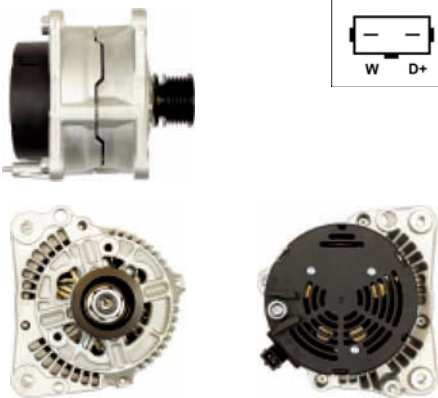

A0080

Cross: Bosch 0123320027, 0123320034, 0986040940
HC PARTS CA1240IR, **CARGO** 111820

Size A 40.5, **Size B** 14, **Size C** 60.5, **Voltage** 12, **Amp.** 90

For: AUDI, SKODA, VW

In offer also: A0080(BOSCH)