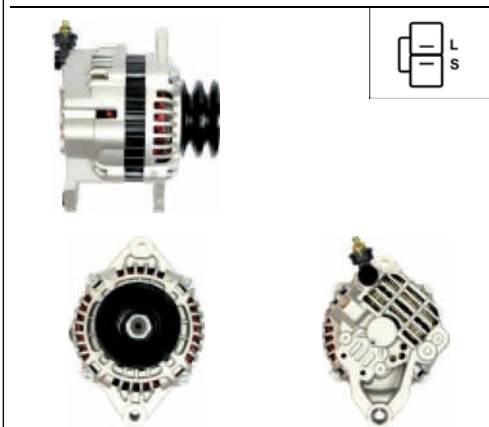

A5043

Cross: Mitsubishi A3TB5099
HC PARTS CA1983IR, **BOSCH** 0986080740
Size A 25, **Size B** 13, **Size C** 81.5, **Voltage** 12, **Amp.** 90
For: NISSAN