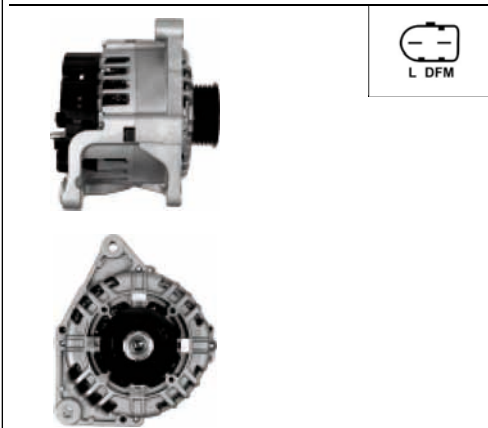

A3108

Cross: Valeo 2542233, 2542233C, 2542324, 2542546
HC PARTS CA1588IR, **CARGO** 113751
Size A 30.5, **Size B** 14, **Size C** 82.5, **Voltage** 12, **Amp.** 120
For: AUDI, SKODA, VW
In offer also: A0045