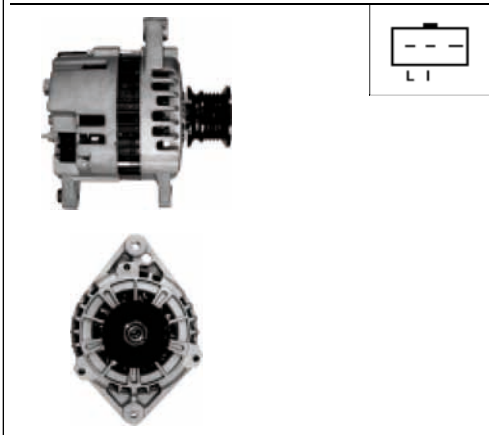

Size B 14.5, **Size C** 101.5, **Voltage** 24, **Amp.** 70

For: CUMMINS, JOHN DEERE, KOMATSU, NEW HOLLAND, TIMBERJACK

L I

A1013

Cross: Delco 10480000, 10480073, 10490000
HC PARTS CA1385IR, **CARGO** 111846