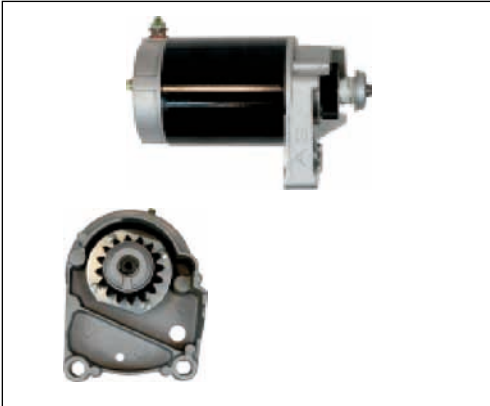

STARTERS OTHER

S9026

Cross: Briggs Stratton 399928, 495100, 498148
CARGO 112242, **WOODAUTO** STR88007
Size B 10, **Power** 0.6, **Voltage** 12, **No./mount. holes** 2, **No./mount. holes with thread** 0, **No./teeth (fits into)** 16, **rotation** ACW
For: BRIGGS & STRATTON