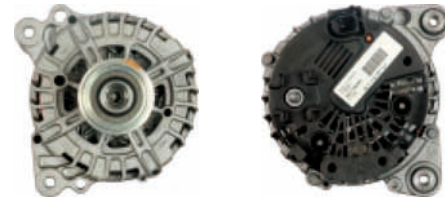

A3148(VALEO)

Cross: Valeo 439839, 440564, FG18T121
PSH 305.913.180

Size A 29, Size B 14, Size C 61, Voltage 12, Amp. 180

For: VW