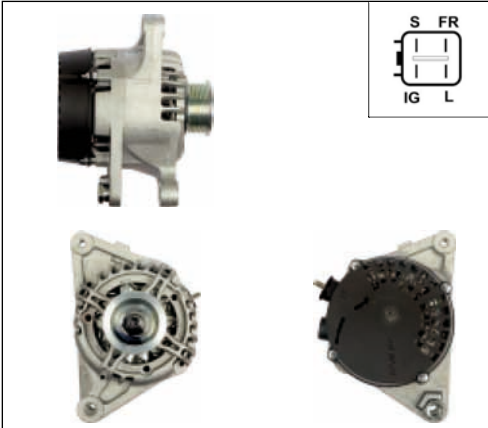

ALTERNATORS DENSO

A6067(DENSO)

Cross: Denso 101210-0890, 101210-0891
HC PARTS JA1894IR, **BOSCH** 0124325079
Size A 18, Size B 18, Size C 40, Voltage 12, Amp. 90
For: TOYOTA
In offer also: A6067