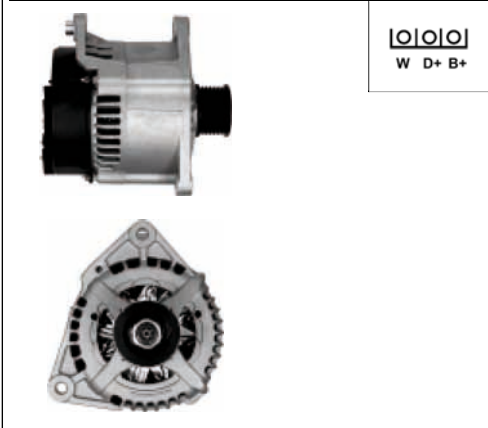

W D+ B+

A4055

Cross: Magneti Marelli 63321321, 63341321
HC PARTS CA1337IR, CA1191IR, **CARGO** 112021
Size A 31, **Size B** 14, **Size C** 83, **Voltage** 12, **Amp.** 100
For: LAND ROVER
In offer also: A4032, A4055(DENSO)