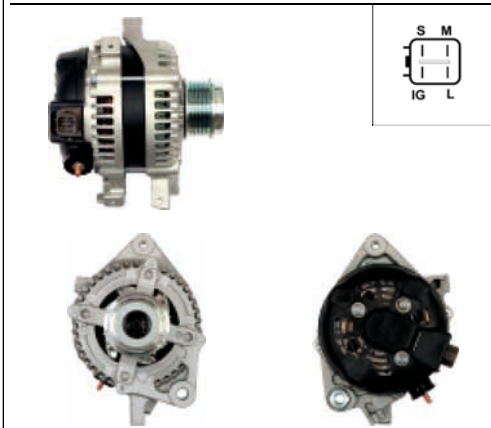

A6064

Cross: Denso 104210-2470, DAN1015
ELSTOCK 28-6522, **LUCAS** LRA03410
Size A 28, Size B 19, Size C 36.5, Voltage 12, Amp. 100
For: TOYOTA
In offer also: A6064(DENSO)