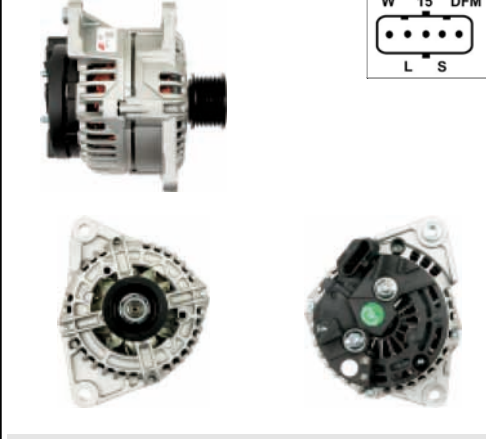

A0074

Cross: Bosch 0124555005, 0986045160
HC PARTS CA16991R, **CARGO** 113188
Size B 14, Size C 81, Voltage 24, Amp. 70
For: IVECO