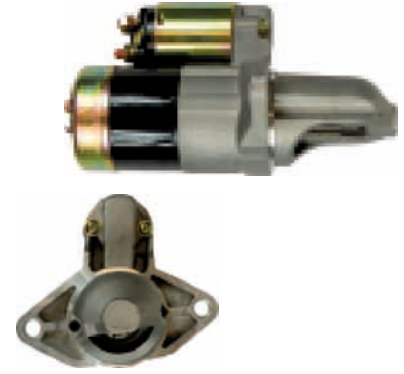

S5018

Cross: Mitsubishi M3T43181
HC PARTS JS671, **BOSCH** 0986016431

Size A 65, **Size B** 49.5, **Power** 1, **Voltage** 12,
No./mount. holes 2, **No./teeth (fits into)** 8, 9, **rotation**
ACW

For: SUBARU