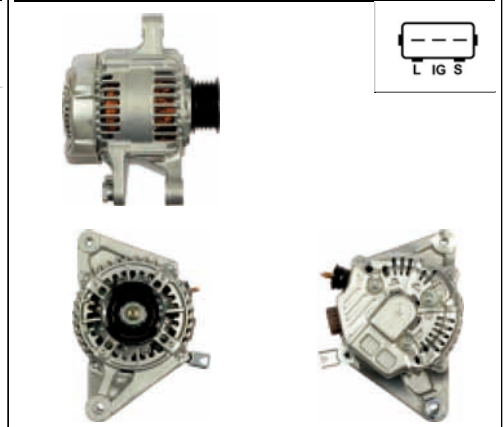

A6054(DENSO)

Cross: Denso 102211-1900, 102211-1910
HC PARTS JA1703IR, **CARGO** 114361
Size A 15, **Size B** 18, **Size C** 40, **Voltage** 12, **Amp.** 80
For: TOYOTA
In offer also: A6054