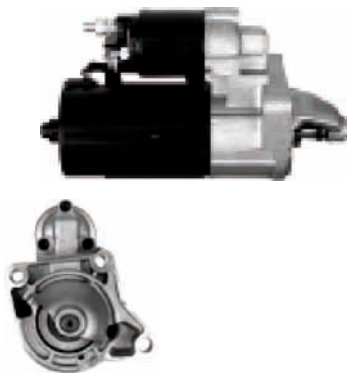

S0124

Cross: Bosch 0001108121, 0986016470
HC PARTS CS719, **CARGO** 112319, **AS-PL** S0124

Size A 76, **Size B** 14, **Power** 1.4, **Voltage** 12,
No./mount. holes 3, **No./mount. holes with thread** 2,
No./teeth (fits into) 10, **rotation** CW

For: FORD
In offer also: S9019