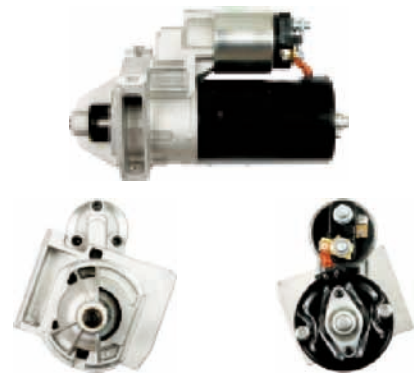

S0462

Cross: Bosch 9000061002, 9000061009, BXH139
AS-PL UD00272S
Size A 82, **Size B** 8, **Power** 1.4, **Voltage** 12, **No./mount. holes** 2,
No./teeth 9, **No./teeth (fits into)** 9, **rotation** CW
For: HOLDEN, SSANGYONG, TOYOTA