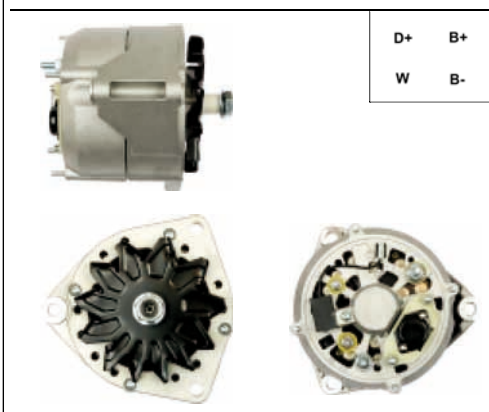

A0002

Cross: Bosch 0120468053, 0120468107, 0120468113
HC PARTS CA1035IR, **CARGO** 112159, **AS-PL** A0002
Size B 80, Voltage 24, Amp. 80
For: DAF, MAN, MERCEDES BENZ TRUCKS & BUSES, RENAULT V.I.