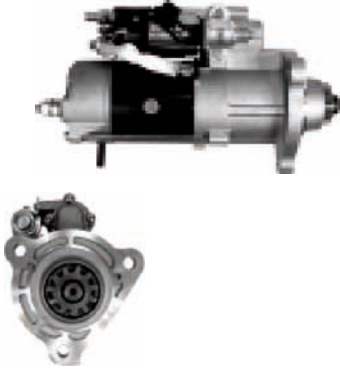

STARTERS MITSUBISHI

S5030

Cross: Mitsubishi M9T80071, M9T80072, M9T80271
CARGO 114100, **DELCO** DRS0127

Size A 92, **Size B** 47, **Power** 7.2, **Voltage** 24,
No./mount. holes 3, **No./mount. holes with thread** 0,
No./teeth (fits into) 11, **rotation** CW

For: RENAULT V.I.