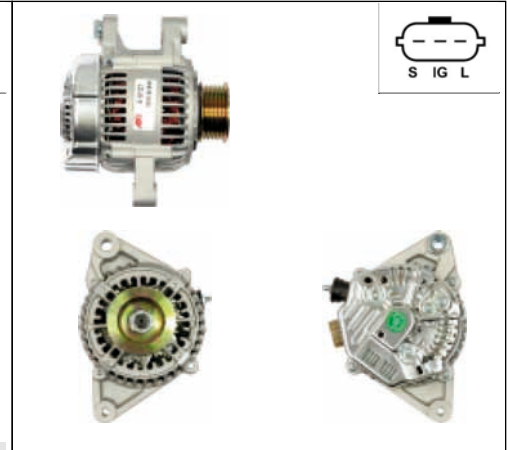

A6121

Cross: Denso 101211-5620, 101211-9060
CARGO 113081, **TOYOTA** 27060-0A020, 27060-0A090
Size A 20, Size B 25, Size C 44, Voltage 12, Amp. 80
For: LEXUS, TOYOTA