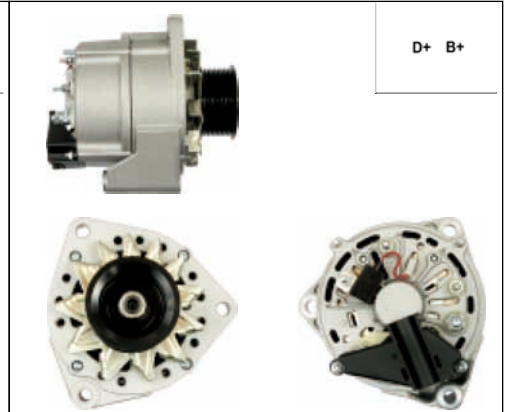

A0007

Cross: Bosch 0120469115, 0120469116, 0986039790
HC PARTS CA1593IR, **CARGO** 112561
Size B 80, Voltage 24, Amp. 80
For: MERCEDES BENZ TRUCKS & BUSES