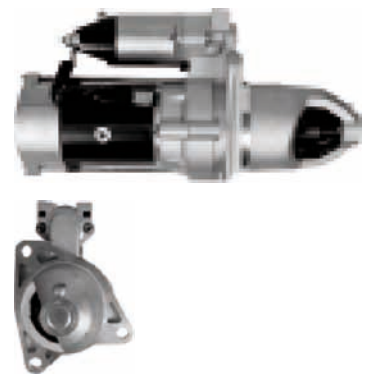

S5047

Cross: Mitsubishi M3T95071, M3T95072, M3T95073
CARGO 112342, **ELSTOCK** 45-2170
Size A 100, **Size B** 68, **Power** 6, **Voltage** 24, **No./mount. holes** 3, **No./mount. holes with thread** 0, **No./teeth (fits into)** 13, **rotation** CW
For: MITSUBISHI