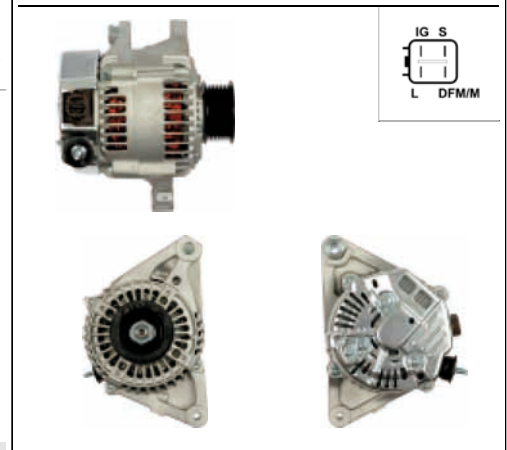

A6122

Cross: Denso 101210-0890, 102211-8500
BOSCH 0124325079, 0986046110, **ELSTOCK** 28-5520
Size A 35, Size B 18, Size C 40, Voltage 12, Amp. 90
For: TOYOTA