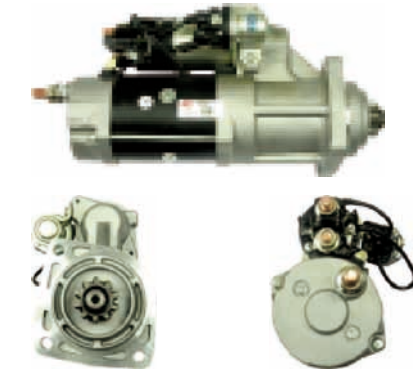

S1040

Cross: Delco 10461768, 19026027, 8200076, 8300021
AS-PL UD01298S
Size A 89, Size B 47, Power 4.6, Voltage 12,
No./mount. holes 3, No./mount. holes with thread 0,
No./teeth 10, No./teeth (fits into) 10, rotation CW
For: FREIGHTLINER, STERLING, THOMAS BUILT
38MT