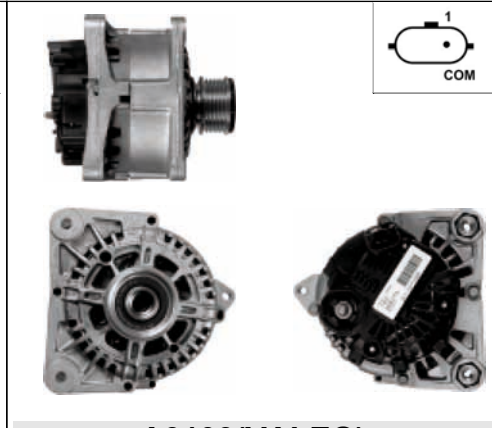

A3103(VALEO)

Cross: Valeo 2543206, 2543564, 2605275, TG11C041
HC PARTS CA1975IR, **ELSTOCK** 28-5767
Size A 38.5, **Size B** 14, **Size C** 61, **Voltage** 12, **Amp.** 110
For: RENAULT
In offer also: A3103