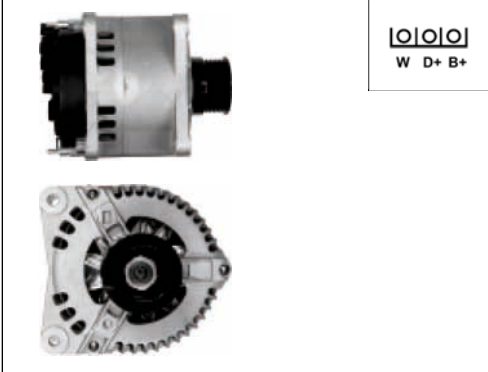

W D+ B+

A4054

Cross: Magneti Marelli 63320317, 63321434, 63341434
HC PARTS CA1651IR, **CARGO** 112324
Size A 39.5, **Size B** 14, **Size C** 70, **Voltage** 12, **Amp.** 85
For: ROVER