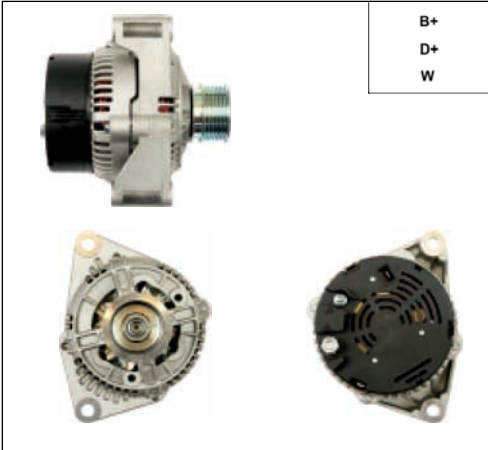

ALTERNATORS BOSCH

B+
D+
W

A0114

Cross: Bosch 0123315501, 0123320010, 0123320045
HC PARTS CA1062IR, **CARGO** 112529
Size A 91.5, **Size B** 56, **Voltage** 12, **Amp.** 90
For: JOHN DEERE, MERCEDES BENZ, MERCEDES BENZ TRUCKS & BUSES, SSANGYONG