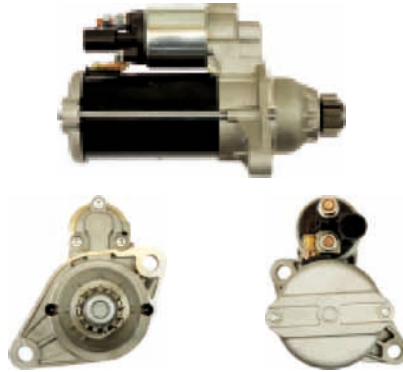

S0476

Cross: Bosch 0001179505

DELCO DRS0841, VW 0AM911023R

Size A 79, Size B 63, Power 1.70, Voltage 12, No./mount. holes 2, No./mount. holes with thread 0, No./teeth 13, No./teeth (fits into) 13, rotation ACW

For: AUDI