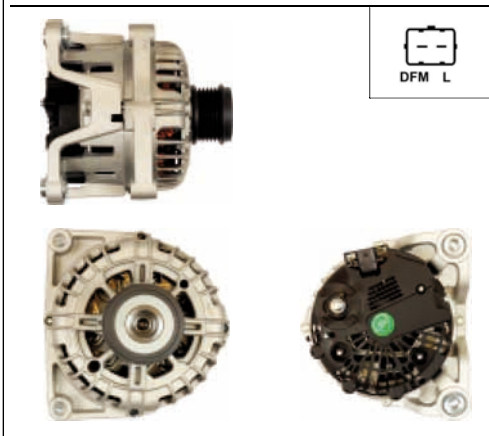

A3207

Cross: Valeo TG12C069
AS-PL UD01919A, **CASCO** CAL15506
Size A 64, **Size B** 23, **Size C** 57, **Voltage** 12, **Amp.** 140
For: OPEL, SAAB, VAUXHALL