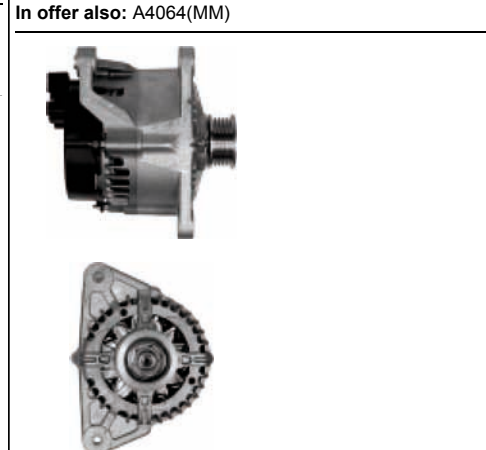

A4064(MM)

Cross: Magneti Marelli 63321636, 63321727
HC PARTS CA1488IR, **CARGO** 112203
Size A 36.5, **Size B** 14, **Size C** 75, **Voltage** 12, **Amp.** 65
For: ROVER
In offer also: A4064