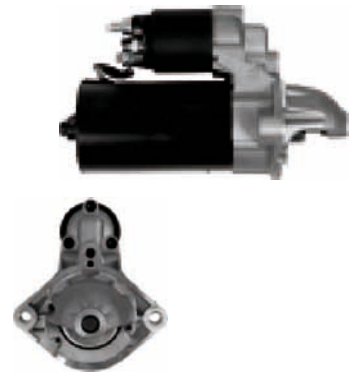

For: MINI

In offer also: S0226(BOSCH)

S0228

Cross: Bosch 0001115040, 0001115041, 0001115045
HC PARTS CS1406, **BMW** 12417794952, 12417796892

Size A 74, **Size B** 21, **Power** 1.8, **Voltage** 12, **No./mount. holes** 2, **No./mount. holes with thread** 2, **No./teeth (fits into)** 9, **rotation** CW