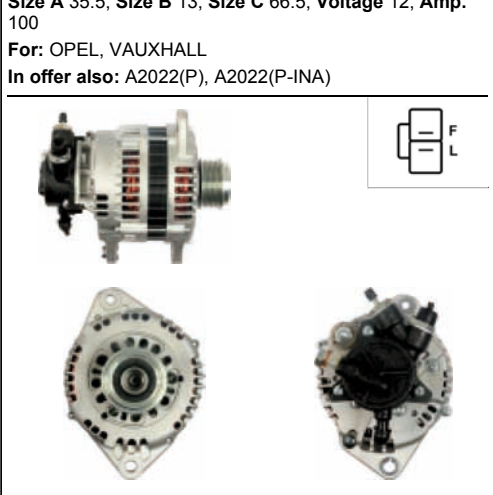

A2022(P-INA)

Cross: Hitachi LR1100-507, LR1100-507B
HC PARTS JA1899IR, **CARGO** 113956
Size A 34.5, **Size B** 13.5, **Size C** 67, **Voltage** 12, **Amp.** 100
For: OPEL, VAUXHALL