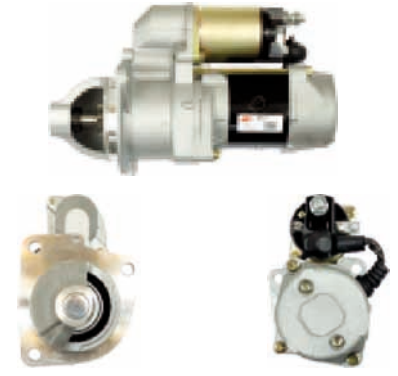

S9134

Cross: Sawafuji 03656020025, 03656020028
AS-PL UD02179S, DIXIE 247-60205, HINO 2810-02875
Size A 121.50, **Size B** 50.00, **Power** 6.0, **Voltage** 24,
No./mount. holes 3, **No./mount. holes with thread** 0,
No./teeth 11, **No./teeth (fits into)** 11, **rotation** CW
For: HINO