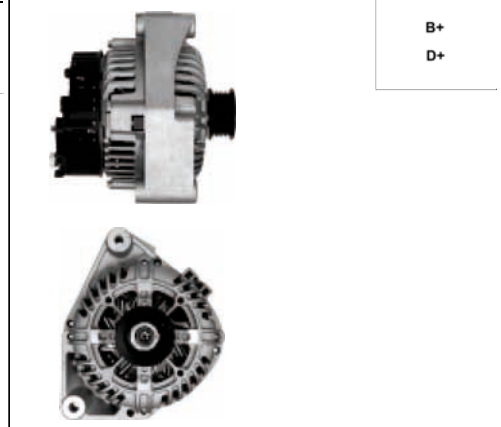

A3075

Cross: Valeo 2541321, 436380, 439038, A13V118
HC PARTS CA845IR, **CARGO** 112800

Size A 77.5, **Size B** 56, **Voltage** 12, **Amp.** 95

For: BMW