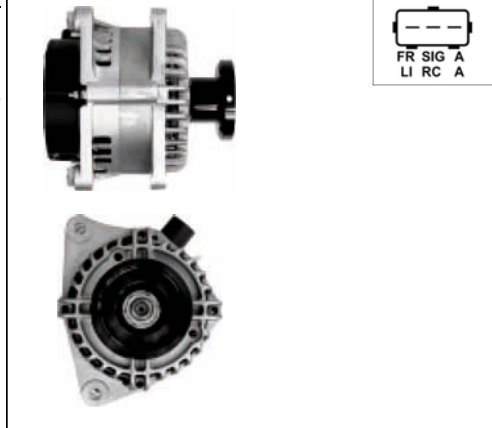

A9022

Cross: Ford 1496231, 4M5T10300LA, 4M5T10300LB
HC PARTS CA1989IR, **DELCO** DRA0087
Voltage 12, **Amp.** 105
For: FORD
In offer also: A4068(DENSO), A4068