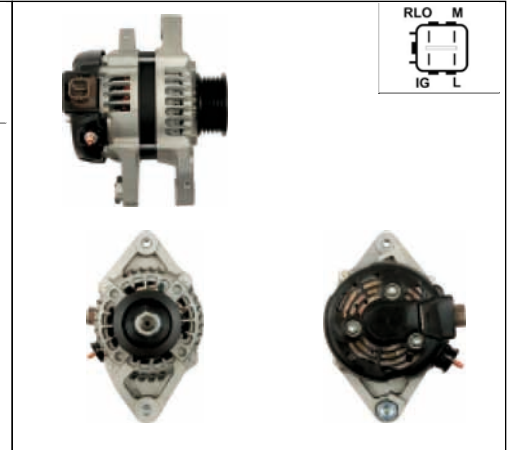

A6066

Cross: Denso 104210-8160, 104210-9240
HC PARTS CA2102IR, **BOSCH** 0124225052
Size A 26, Size B 19, Size C 37, Voltage 12, Amp. 80
For: TOYOTA
In offer also: A6066(DENSO)