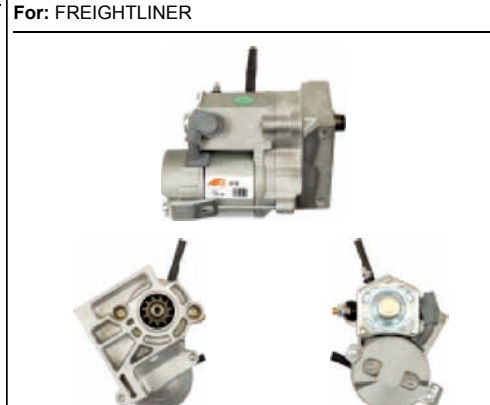

S6126

Cross: Denso
AS-PL UD02120S, **UNIPOINT** STR60177A
Size A 89.00, **Size B** 48.00, **Power** 4.5, **Voltage** 24,
No./mount. holes 3, **No./mount. holes with thread** 0,
No./teeth 10, **No./teeth (fits into)** 10, **rotation** CW