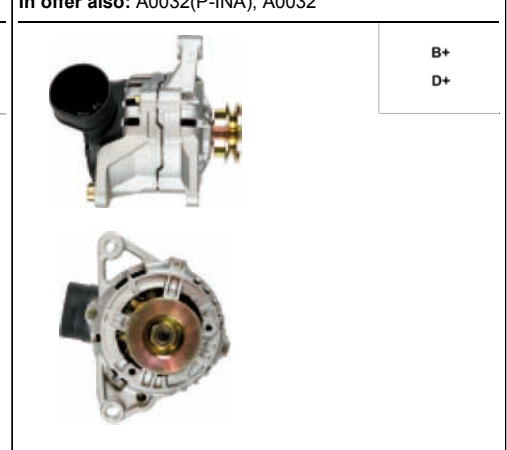

A0033

Cross: Bosch 0123315500, 0123315502, 0123315503
HC PARTS CA1556IR, **CARGO** 112406
Size A 48, **Size B** 14, **Size C** 82, **Voltage** 12, **Amp.** 90
For: IVECO