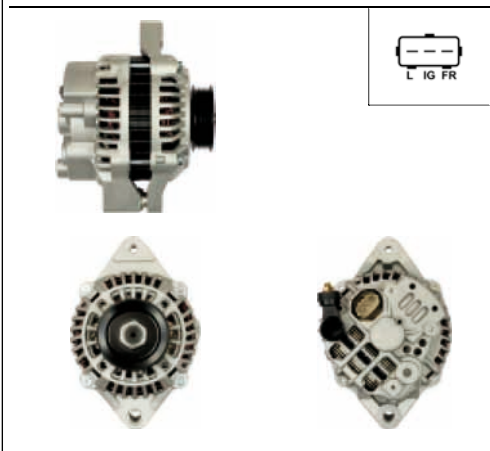

A5059

Cross: Mitsubishi A005TA1091, A005TA1091ZC
HC PARTS JA1520IR, **CARGO** 112349
Size A 89, Size B 57, Voltage 12, Amp. 70
For: HONDA