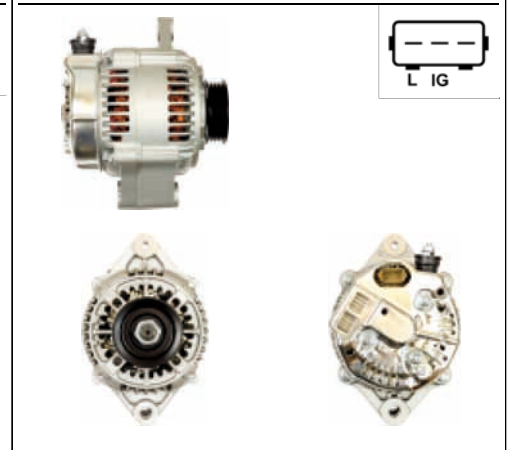

A6185

Cross: Denso 101211-9180, 102211-1430
HC PARTS JA1356IR, **CARGO** 111950
Size A 88, **Size B** 58, **Voltage** 12, **Amp.** 85
For: SUZUKI