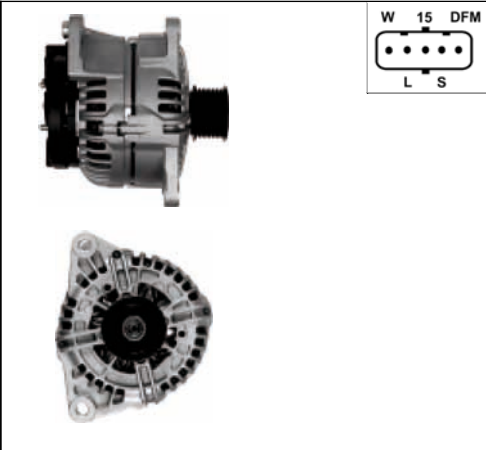

Size A 41, Size B 56, Size C 75, Voltage 12, Amp. 105

For: FORD

ALTERNATORS BOSCH

A0069

Cross: Bosch 0120400858, 0120400859, 0120489061
HC PARTS CA871R, **CARGO** 110358
Size A 77, Size B 56, Voltage 12, Amp. 55
For: MERCEDES BENZ, MERCEDES BENZ TRUCKS & BUSES, SEAT