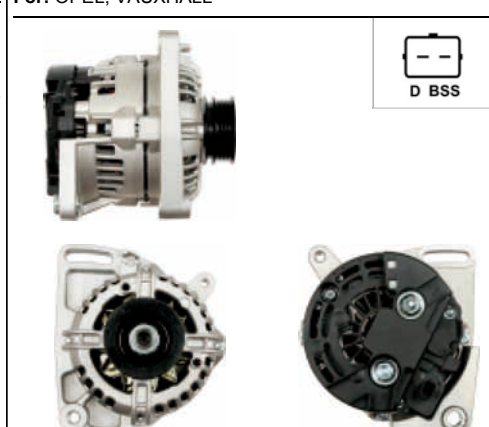

A0327

Cross: Bosch 0124225056
HC PARTS CA2066IR, **AS-PL** UD10810A
Size A 53.5, **Size B** 27, **Size C** 67, **Voltage** 12, **Amp.** 86
For: RENAULT