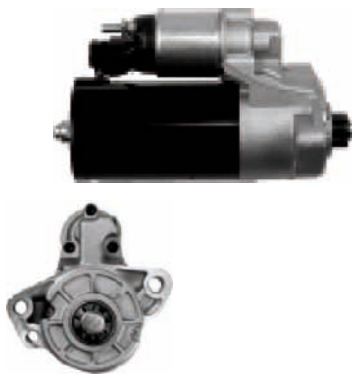

S0213

Cross: Bosch 0001125519, 0001125520, 0001125521
DELCO DRS0566, **ELSTOCK** 25-4002
Size A 76, **Size B** 28, **Power** 2, **Voltage** 12, **No./mount. holes** 3,
No./teeth (fits into) 9, **rotation** CW
For: VW
In offer also: S0316