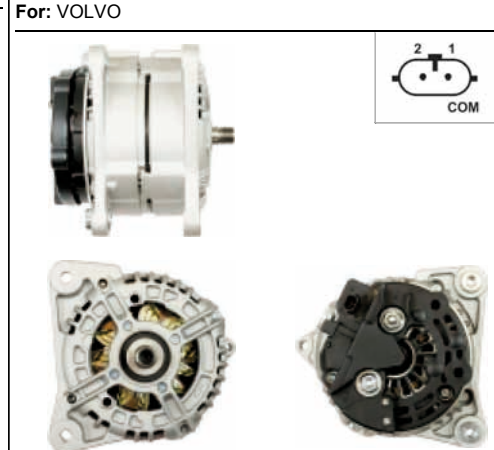

A0335
Cross: Bosch 0124425018, 0124425074
HC PARTS CA1945IR, **AS-PL** UD10981A
Size B 14, **Size C** 59.5, **Voltage** 12, **Amp.** 120
For: RENAULT