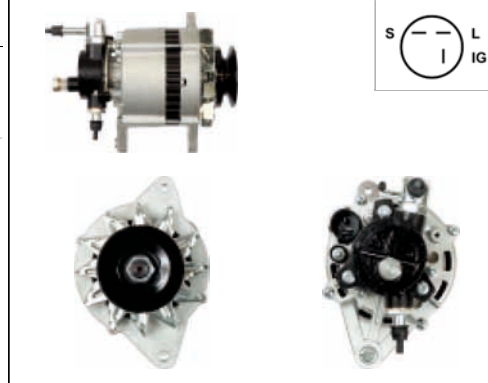

A2025

Cross: Hitachi LR160-446, LR160-446B, LR160-446C
HC PARTS JA873IR, **CARGO** 112228
Size A 49, **Size B** 13, **Size C** 80.5, **Voltage** 12, **Amp.** 70
For: ISUZU, OPEL, VAUXHALL