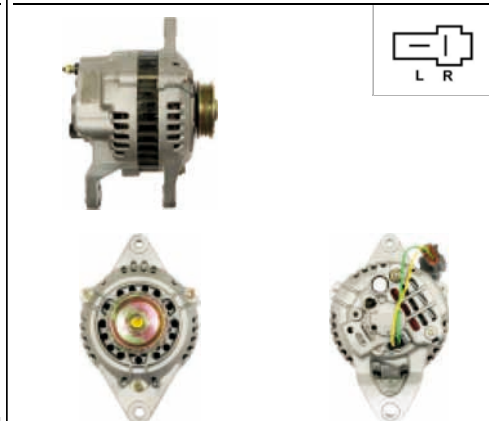

A5070R

Cross: Mitsubishi A2T44991, A2T45091
HC PARTS JA1911IR, **ELSTOCK** 28-0964
Size A 38, **Size B** 14, **Size C** 64, **Voltage** 12, **Amp.** 60
For: MAZDA