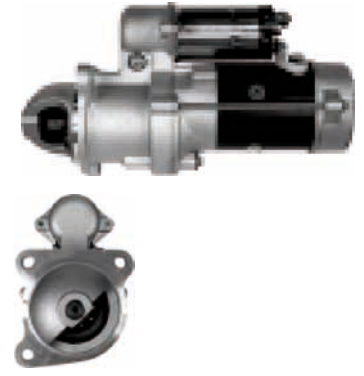

S1012

Cross: Delco 1109540, 1113288, 1998292, 1998389
HC PARTS US868, **CARGO** 111222

Size A 89, **Size B** 19, **Power** 2.8, **Voltage** 12,
No./mount. holes 3, **No./mount. holes with thread** 0,
No./teeth (fits into) 10, rotation CW

For: CLARK
28MT