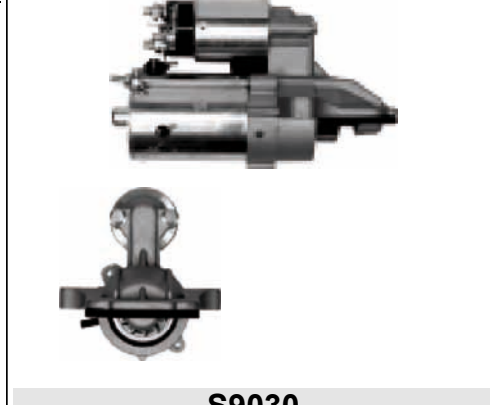

S9030

Cross: Ford 1251700, 1300504, 1366986, 1379702
HC PARTS CS1403, **DELCO** DRS0015, DRS0015N
Size B 29, **Power** 1.2, **Voltage** 12, **No./mount. holes** 2, **No./teeth (fits into)** 11, **No./teeth (fits into)** 11, **rotation** CW
For: FORD, VOLVO