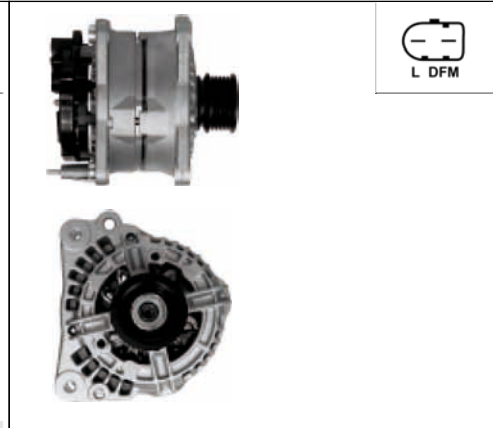

A0177

Cross: Bosch 0123515013, 0123515028, 0986040270
HC PARTS CA1204IR, **CARGO** 111894
Size A 40, **Size B** 14, **Size C** 61, **Voltage** 12, **Amp.** 115
For: VOLVO

A0180

Cross: Bosch 0124325096, 0124325129, 0986045330
HC PARTS CA1818IR, **DELCO** DRB5330
Size A 38, **Size B** 14.5, **Size C** 60.5, **Voltage** 12, **Amp.** 110
For: AUDI, SEAT, SKODA, VW