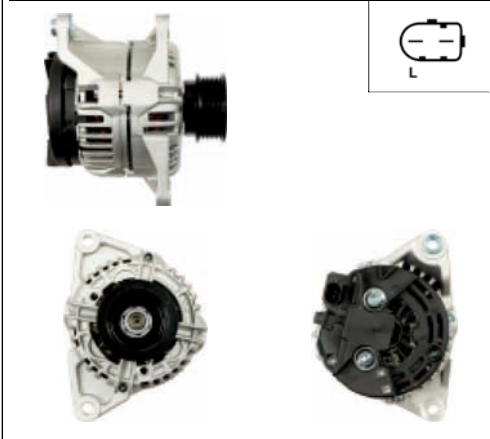

A0149

Cross: Bosch 0124320001, 0986041960, 0986041961
HC PARTS CA1557IR, **CARGO** 112407
Size A 47, Size B 14, Size C 80.5, Voltage 12, Amp. 90
For: IVECO