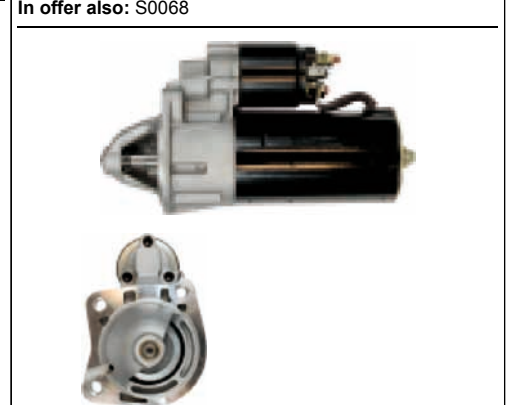

S0069

Cross: Bosch 0001110013, 0001110019, 0001110043
HC PARTS CS341, **DELCO** DRS3090, DRS3267

Size A 76.0, **Size B** 15.0, **Power** 1.7, **Voltage** 12,
No./mount. holes 3, **No./mount. holes with thread** 3,
No./teeth (fits into) 10, rotation CW

For: FORD, MAZDA