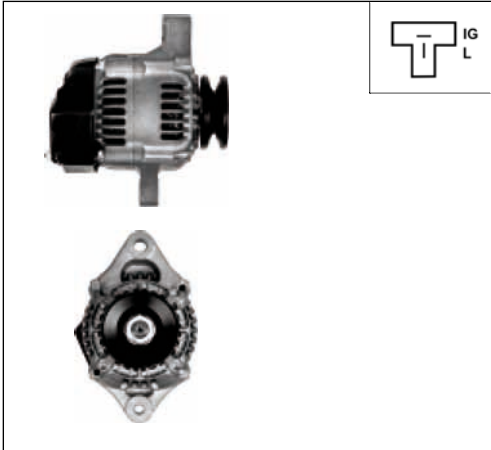

ALTERNATORS DENSO

A6022R

Cross: Denso 100211-1661, 100211-1662
HC PARTS JA971IR, **CARGO** 110620
Size A 43, **Size B** 24, **Voltage** 12, **Amp.** 35
For: AIXAM, KUBOTA