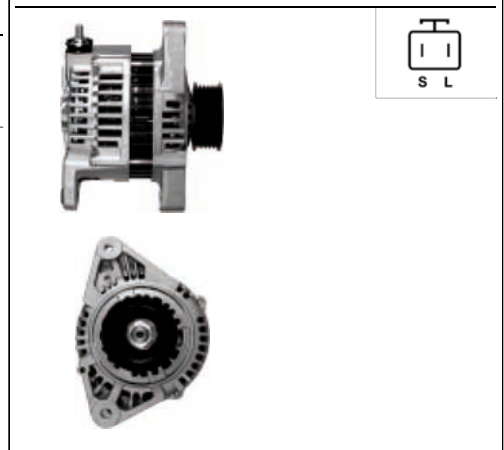

A2029

Cross: Hitachi LR190-747
HC PARTS JA1606IR, **CARGO** 113439
Size A 38.5, **Size B** 25, **Size C** 80.5, **Voltage** 12, **Amp.** 90
For: NISSAN