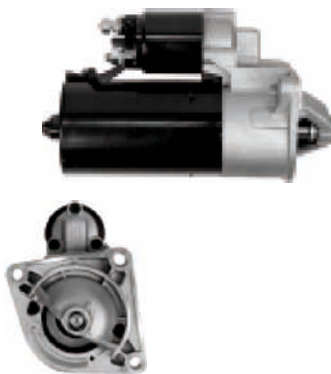

S0189

Cross: Bosch 0001109267
ELSTOCK 25-4015, **VM** 35532055F

Size A 82, **Size B** 1, **Power** 2.2, **Voltage** 12, **No./mount. holes** 3, **No./mount. holes with thread** 0, **No./teeth (fits into)** 9, **rotation** CW

For: LDV, LTI, VM