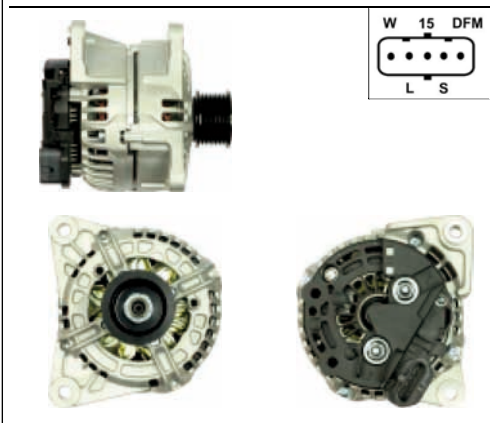

A0250

Cross: Bosch 0124555006
CARGO 114036, **DAF** 1387388, 1400520
Size A 22.5, Size B 14, Size C 81.5, Voltage 24, Amp. 80
For: DAF
In offer also: A0251