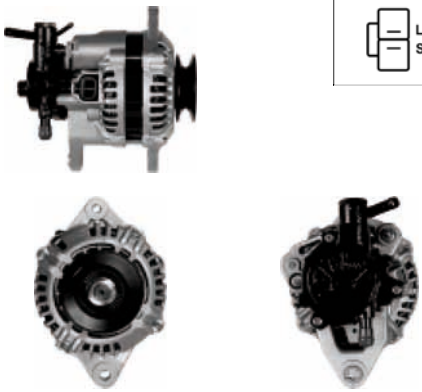

A9032

Cross: Poong Sung
AS-PL UD02581A, **ELSTOCK** 28-3960
Size A 44, **Size B** 13, **Size C** 80, **Voltage** 12, **Amp.** 75
For: KIA
In offer also: A6220(DENSO)