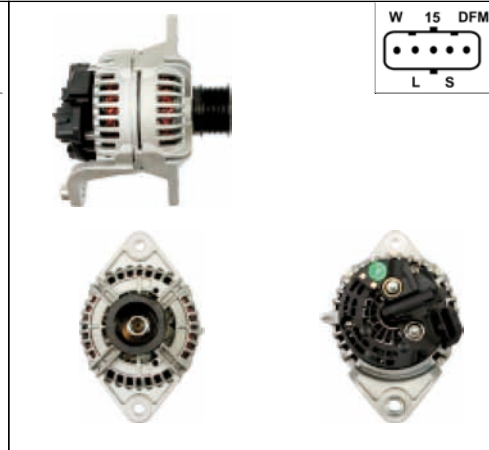

A0063

Cross: Bosch 0124655008, 0124655012, 0124655019
HC PARTS CA1883IR, CARGO 114212

Size A 57, Size B 13, Size C 106, Voltage 24, Amp. 110

For: RENAULT V.I., VOLVO

In offer also: A0139