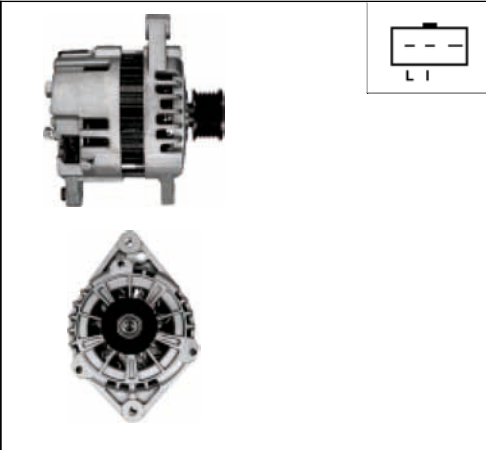

ALTERNATORS DELCO

A1002
Cross: Delco 10480000, 10480073, 10490000
HC PARTS CA1396IR, **CARGO** 111846
Size A 46.5, **Size B** 12.5, **Size C** 81, **Voltage** 12, **Amp.** 75
For: CHEVROLET, DAEWOO

A1005
Cross: Delco 219138, 219202, DRA4137, DRA4137N
HC PARTS CA1672IR, **CARGO** 113349
Size A 37, **Size B** 13, **Size C** 81, **Voltage** 12, **Amp.** 85
For: CHEVROLET, DAEWOO