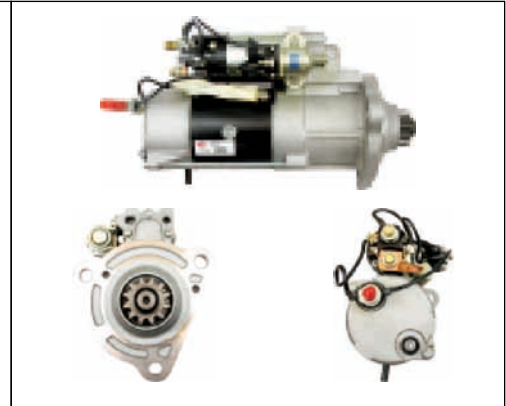

S5137

Cross: Mitsubishi M009T70279, M9T70279
AS-PL UD00567S, **DELCO** 19011515, 8200058
Size A 91.5, **Size B** 50, **Power** 6.2, **Voltage** 12, **No./mount. holes** 3, **No./mount. holes with thread** 0, **No./teeth** 12, **No./teeth (fits into)** 12, **rotation** CW
For: VOLVO