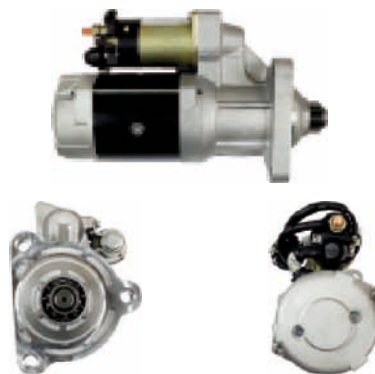

S1094(DELCO)

Cross: Delco
AS-PL UD02093S, **CASCO** CST46602GS
Size A 91.90, **Size B** 48.50, **Power** 7.0, **Voltage** 24,
No./mount. holes 3, **No./mount. holes with thread** 0,
No./teeth 11, **No./teeth (fits into)** 11, **rotation** CW
For: TATA