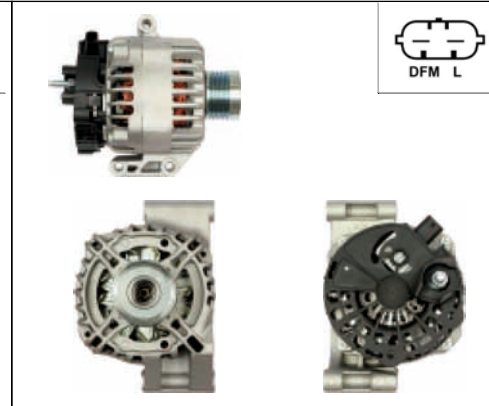

A4070(P)

Cross: Magneti Marelli 063377424010, 63377424
HC PARTS CA1956IR, **DELCO** DRA0091
Size A 39, Size B 64, Size C 55, Voltage 12, Amp. 100
For: OPEL, SUZUKI, VAUXHALL
In offer also: A4070