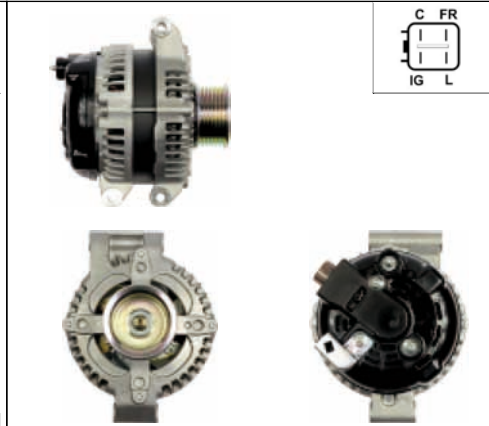

A6042(DENSO)

Cross: Denso 104210-3290, 104210-3291
HC PARTS JA1726IR, **CARGO** 114272
Size A 43, **Size B** 41, **Size C** 47, **Voltage** 12, **Amp.** 100
For: HONDA