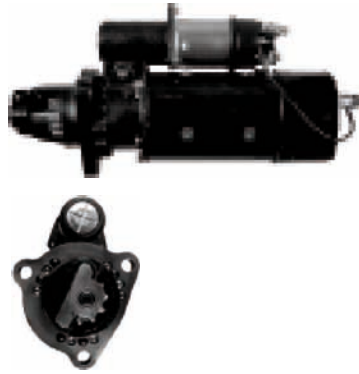

S1001

Cross: Delco 10461024, 10461030, 10461043
HC PARTS US864, **CARGO** 111000, **BUTEC** 858442

Size A 92, **Size B** 47, **Power** 7.5, **Voltage** 24, **No./mount. holes** 3, **No./teeth (fits into)** 11, **rotation** CW

For: CATERPILLAR