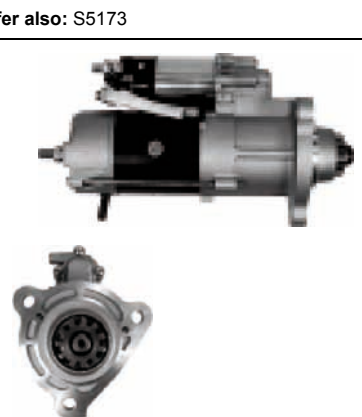

S5029

Cross: Mitsubishi M9T80071, M9T80271, M9T80272
HC PARTS CS1164, **CARGO** 112227, **CQ** 77723828
Size A 92, **Size B** 47, **Power** 7.2, **Voltage** 24,
No./mount. holes 3, **No./teeth (fits into)** 11, **rotation**
CW
For: RENAULT V.I.
In offer also: S3034