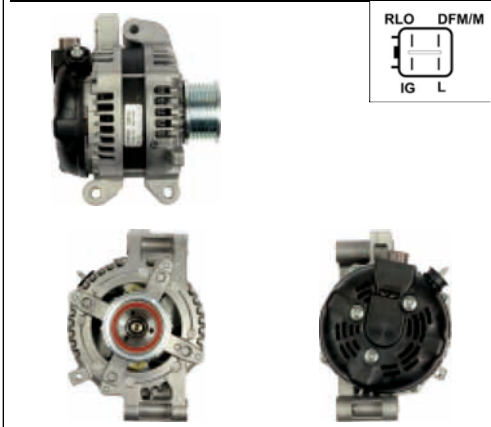

A6063(DENSO)

Cross: Denso 104210-4591, 104210-4770
HC PARTS CA2029IR, **DELCO** DRA0616
Size A 25, Size B 60, Size C 72, Voltage 12, Amp. 130
For: LEXUS, TOYOTA
In offer also: A6063