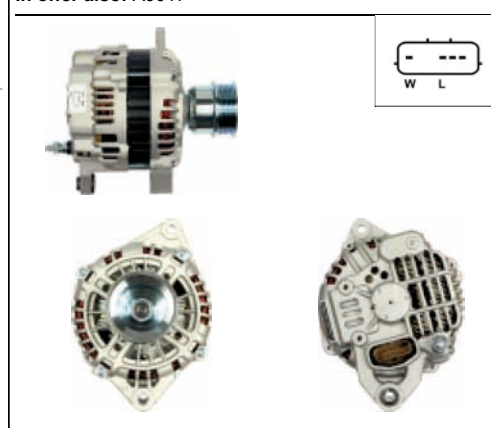

A5045

Cross: Mitsubishi A004TR5091, A004TR5091ZT
HC PARTS CA2019IR, **ELSTOCK** 48-5890
Size A 55, **Size B** 27, **Size C** 66, **Voltage** 24, **Amp.** 90
For: RENAULT V.I.