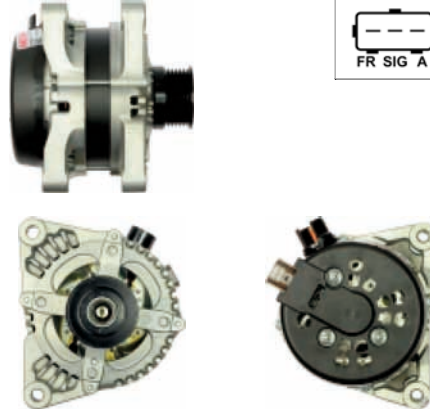

A6010(DENSO)

Cross: Denso 104210-2710, 104210-3511
HC PARTS CA1834IR, CA1865IR, **CARGO** 113849
Size A 42.5, **Size B** 21, **Size C** 45, **Voltage** 12, **Amp.** 120
For: FORD, MAZDA, VOLVO
In offer also: A6010