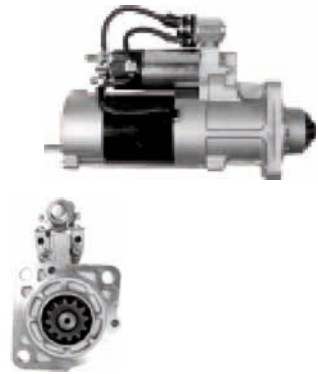

S5055

Cross: Mitsubishi M9T60671, M9T60672
HC PARTS CS1348, **CARGO** 113676

Size A 89, **Size B** 40, **Power** 6, **Voltage** 24, **No./mount. holes** 3,
No./mount. holes with thread 0, **No./teeth (fits into)** 12, **rotation** CW

For: RENAULT V.I.