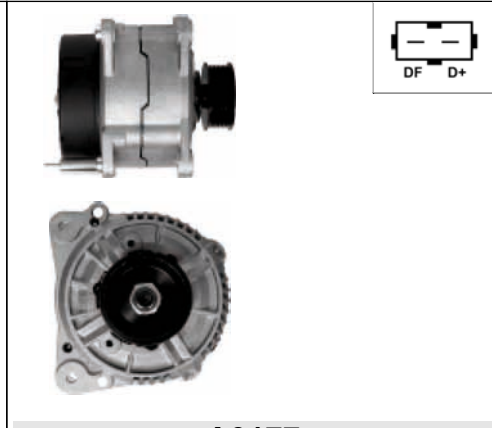

A0177

Cross: Bosch 0123515013, 0123515028, 0986040270
HC PARTS CA1204IR, **CARGO** 111894
Size A 40, **Size B** 14, **Size C** 61, **Voltage** 12, **Amp.** 115
For: VOLVO