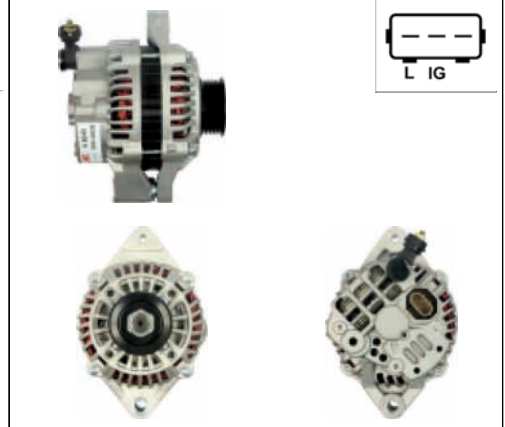

A5049

Cross: Mitsubishi A005TB1292AE, A5TA4291
HC PARTS CA2026IR, **CARGO** 114247
Size A 32, **Size B** 57, **Voltage** 12, **Amp.** 70
For: OPEL, SUZUKI, VAUXHALL