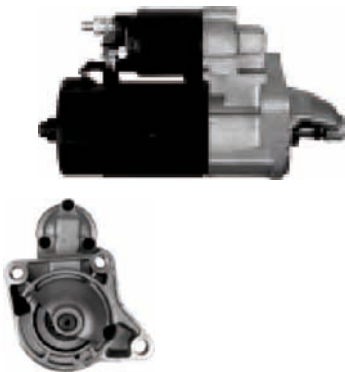

S9019

Cross: Ford 6775699, 93BB11000AA, 93BB11000AB
HC PARTS CS719, **CARGO** 112319
Size A 76, **Size B** 14, **Power** 1.4, **Voltage** 12,
No./mount. holes 3, **No./mount. holes with thread** 2,
No./teeth (fits into) 10, **rotation** CW
For: FORD
In offer also: S0124