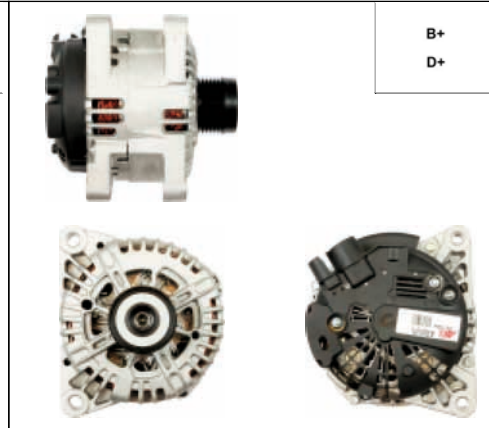

B+
D+

A3051(P)

Cross: Valeo 2541251, 2541251B, 2542351, 2542500
HC PARTS CA1553IR, **CARGO** 112461

Size A 37, **Size B** 21, **Size C** 45.5, **Voltage** 12, **Amp.** 150

For: ALFA ROMEO, CITROEN, FIAT, LANCIA, OPEL, PEUGEOT, SUZUKI

In offer also: A3051