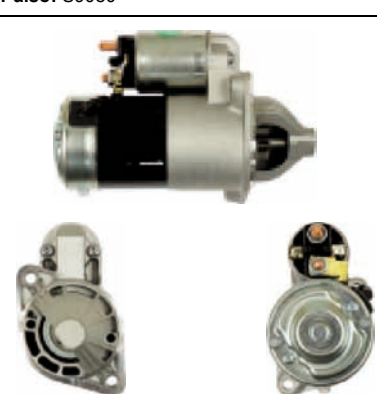

S3103(VALEO)

Cross: Valeo 1250299, 1250301, D6RA78, M53436
HC PARTS JS923, **CARGO** 111307, **AS-PL** UD02613S
Size A 77.00, **Size B** 18.00, **Power** 1.2, **Voltage** 12,
No./mount. holes 2, **No./mount. holes with thread** 2,
No./teeth 8, **No./teeth (fits into)** 8, **rotation** CW
For: HYUNDAI, KIA