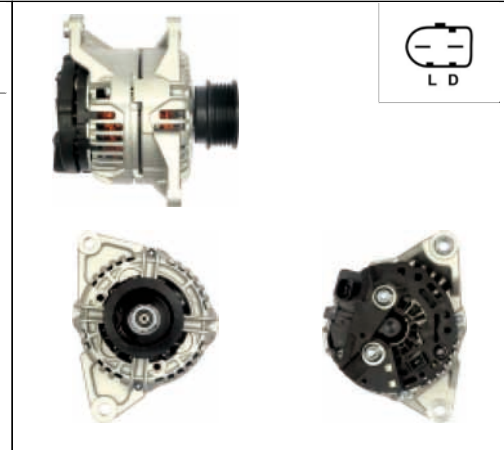

A0255

Cross: Bosch 0124320002, 0124325052, 0986042670
HC PARTS CA1684IR, **CARGO** 113280
Size A 34, Size B 14.5, Size C 82, Voltage 12, Amp. 90
For: RENAULT V.I.