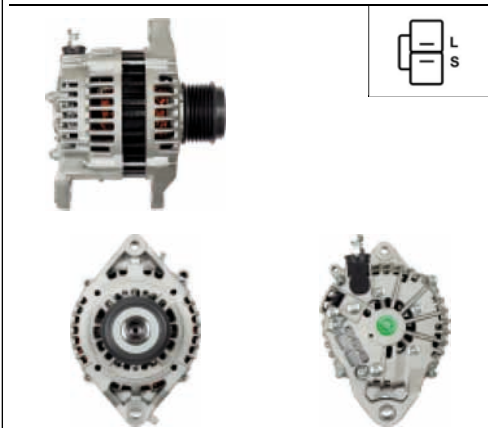

A2023(P)

Cross: Hitachi LR190-752, LR190-752B
HC PARTS JA1602IR, **BOSCH** 0986049800
Size A 37.50, **Size B** 13.00, **Size C** 80.00, **Voltage** 12, **Amp.** 90
In offer also: A2023