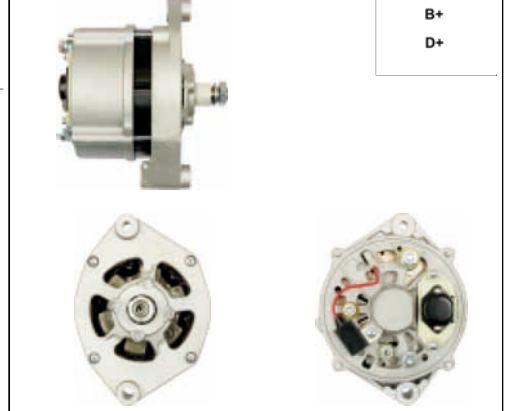

A0009

Cross: Bosch 0120469523, 0986033840
HC PARTS CA500IR, **CARGO** 111528
Size B 50.8, Voltage 24, Amp. 55
For: VOLVO