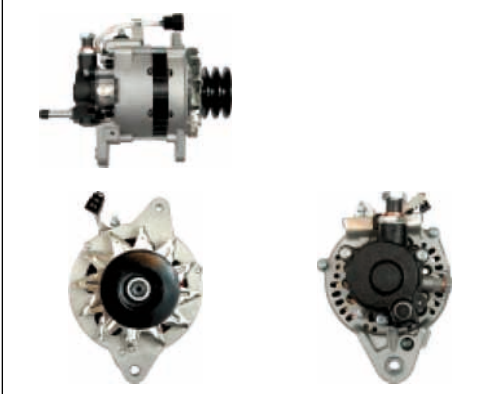

A6135

Cross: Denso 100210-3270, 100210-3350
HC PARTS JA777, **CARGO** 111483
Size A 53, **Size B** 13, **Size C** 96.50, **Voltage** 12, **Amp.** 55
For: TOYOTA, VW
In offer also: A6139