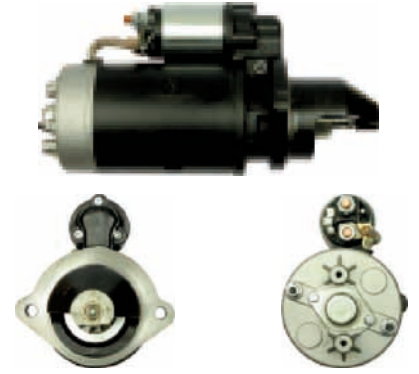

S0288

Cross: Bosch 0001368004
ELSTOCK 45-3406, **LUCAS** LRS02235
Size A 89, **Size B** 48, **Power** 4.0, **Voltage** 24, **No./mount. holes** 2, **No./mount. holes with thread** 0, **No./teeth (fits into)** 11, **rotation** CW
For: VOLVO BM