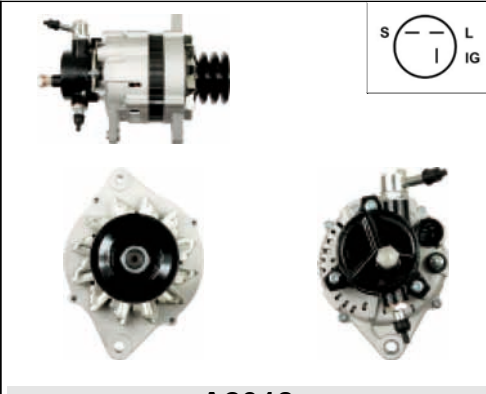

ALTERNATORS HITACHI

  <p>A2006</p> <p>Cross: Hitachi LR180-751, LR180-751B, LR180-762 HC PARTS JA1607IR, CARGO 113317, 113371 Size A 38, Size B 13, Size C 80, Voltage 12, Amp. 80 For: NISSAN</p>	  <p>A2009</p> <p>Cross: Hitachi LR170-417, LR170-417B, LR170-417C HC PARTS JA769IR, CARGO 111294 Size A 42, Size B 13, Size C 80, Voltage 12, Amp. 70 For: NISSAN</p>	  <p>A2012</p> <p>Cross: Hitachi LR150-428, LR150-428C, LR150-428E HC PARTS JA660IR, CARGO 110700 Size A 43, Size B 13, Size C 78, Voltage 12, Amp. 50 For: NISSAN</p>
  <p>A2007</p> <p>Cross: Hitachi LR165-711, LR165-711B, LR170-746 HC PARTS JA1182IR, CARGO 111704 Size A 38.5, Size B 13, Size C 79.5, Voltage 12, Amp. 70 For: NISSAN</p>	  <p>A2010</p> <p>Cross: Hitachi LR225-408, LR225-408B, LR225-408C HC PARTS JA1171IR, CARGO 111493 Size A 45.5, Size B 13, Size C 79.5, Voltage 24, Amp. 25 For: ISUZU</p>	  <p>A2013</p> <p>Cross: Hitachi LR235-402, LR235-404, LR235-404C HC PARTS JA672IR, CARGO 111614 Size A 43, Size B 13, Size C 80, Voltage 24, Amp. 35 For: NISSAN</p>
  <p>A2008</p> <p>Cross: Hitachi LR1110-705, LR1110-705B HC PARTS JA990IR, CARGO 111381 Size A 39, Size B 13, Size C 80.7, Voltage 12, Amp. 110 For: NISSAN</p>	  <p>A2011</p> <p>Cross: Hitachi LR170-509, LR170-509C, LR170-509E HC PARTS JA1526IR, CARGO 112272 Size A 36, Size B 13, Size C 69, Voltage 12, Amp. 70 For: OPEL, VAUXHALL</p>	  <p>A2014</p> <p>Cross: Hitachi LR170-407, LR170-407E, LR170-407S HC PARTS JA678IR, CARGO 112093 Size A 43, Size B 13, Size C 78, Voltage 12, Amp. 70 For: NISSAN</p>

ALTERNATORS HITACHI

A2015

Cross: Hitachi LR170-406, LR170-406B, LR170-406C
HC PARTS JA773IR, **CARGO** 112092
Size A 44, **Size B** 13, **Size C** 80, **Voltage** 12, **Amp.** 70
For: NISSAN

A2018

Cross: Hitachi LR260-502
ISUZU 8-97143011-0
Voltage 24, **Amp.** 60
For: BOGDAN