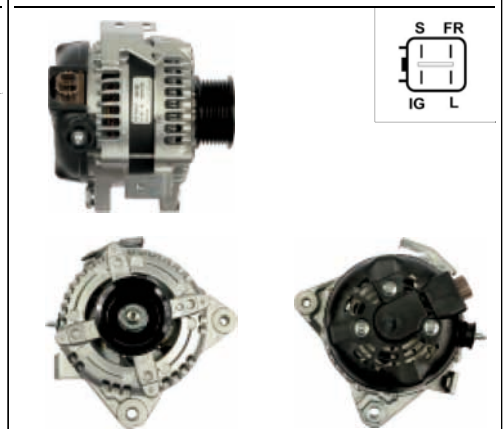

A6055(DENSO)

Cross: Denso 102211-0750, 102211-0920
HC PARTS JA1613IR, **BOSCH** 0124325085
Size A 21, **Size B** 18, **Size C** 45, **Voltage** 12, **Amp.** 100
For: TOYOTA