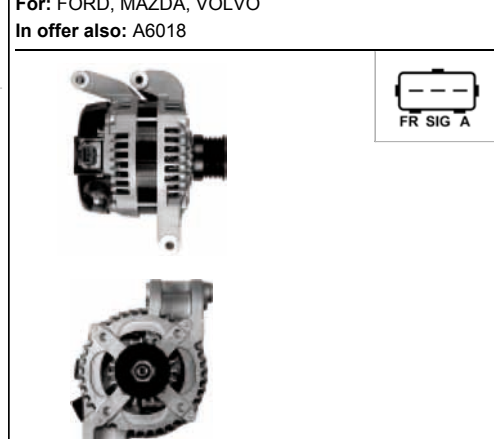

A6019

Cross: Denso 104210-3530, 104210-3531
HC PARTS CA1926IR, DELCO DRA0219
Size A 74, **Size C** 69, **Voltage** 12, **Amp.** 120
For: FORD
In offer also: A6019(DENSO)