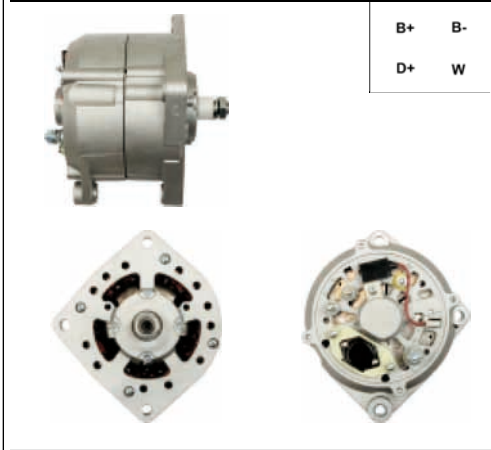

A0029

Cross: Bosch 0120468131, 0986039490, 6033GB3033
HC PARTS CA1148IR, **CARGO** 111886
Size B 23, **Size C** 68, **Voltage** 24, **Amp.** 65
For: SCANIA