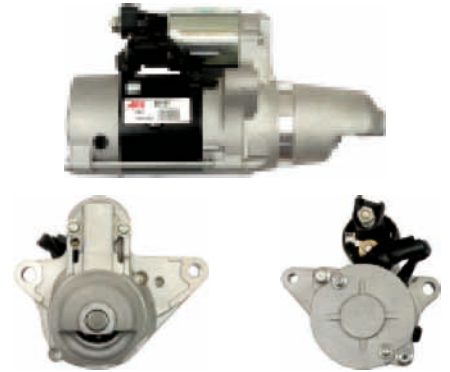

S5101

Cross: Mitsubishi M1T84081, M2T80081, M2T80681
CARGO 114613, **DELCO** DRS0419

Size A 70, **Size B** 52, **Power** 1.6, **Voltage** 12,
No./mount. holes 2, **No./mount. holes with thread** 1,
No./teeth 9, **No./teeth (fits into)** 9, **rotation** CW