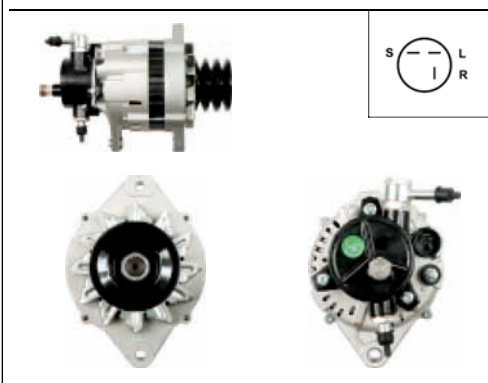

ALTERNATORS HITACHI

A2015

Cross: Hitachi LR170-406, LR170-406B, LR170-406C
HC PARTS JA773IR, **CARGO** 112092
Size A 44, **Size B** 13, **Size C** 80, **Voltage** 12, **Amp.** 70
For: NISSAN

A2018

Cross: Hitachi LR260-502
ISUZU 8-97143011-0
Voltage 24, **Amp.** 60
For: BOGDAN

A2019

Cross: Hitachi LR250-508B, LR250-510, LR250-510B
ISUZU 8971443921, 8971701602, 8971701631
Voltage 24, **Amp.** 75
For: ATAMAN, BOGDAN, ISUZU
In offer also: A2045

A2022

Cross: Hitachi LR1100-507, LR1100-507B
HC PARTS JA1899IR, **CARGO** 113956, **AS-PL** A2022
Size A 35.5, **Size B** 13, **Size C** 66.5, **Voltage** 12, **Amp.** 100
For: OPEL, VAUXHALL
In offer also: A2022(P), A2022(P-INA)