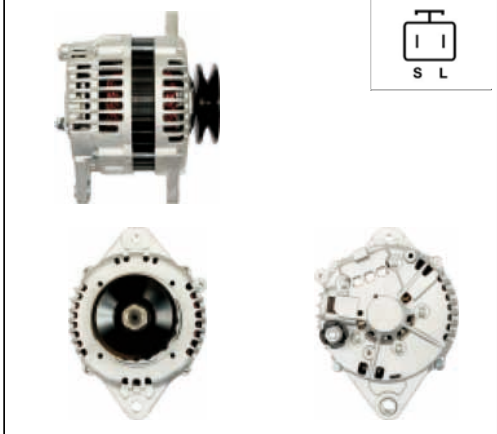

A2054

Cross: Hitachi LR180-512T
CARGO 114428, **ISUZU** 8979673011
Size A 45, **Size B** 13, **Size C** 82, **Voltage** 12, **Amp.** 100
For: ISUZU

A2049

Cross: Hitachi LR170-418, LR170-418B, LR170-418C
CARGO 113413, **ISUZU** 2912760000, 8970237331
Size A 45, **Size B** 13, **Size C** 82, **Voltage** 12, **Amp.** 70
For: CHEVROLET, ISUZU

A2052

Cross: Hitachi LR160-727, LR160-727B, LR160-727C
CARGO 113197, **ELSTOCK** 28-4904
Size A 42, **Size B** 25, **Size C** 82, **Voltage** 12, **Amp.** 60
For: NISSAN

A2055

Cross: Hitachi LR280-501, LR280-506, LR280-508
ISUZU 8972489141, 8973515740, 9873325020
Size A 42, **Size B** 17.5, **Size C** 78, **Voltage** 24, **Amp.** 80
For: ISUZU
In offer also: A2046

A2050

Cross: Hitachi LR190-729, LR190-729B
CARGO 113374, **NISSAN** 23100-0W000, 23100-0W004
Size A 38, **Size B** 12.5, **Size C** 82, **Voltage** 12, **Amp.** 90
For: NISSAN

A2053

Cross: Hitachi LR250-510, LR250510B, LR250510C
ISUZU 8971443921, 8971701602, 8971701631
Size A 38, **Size B** 17.5, **Size C** 77, **Voltage** 24, **Amp.** 50