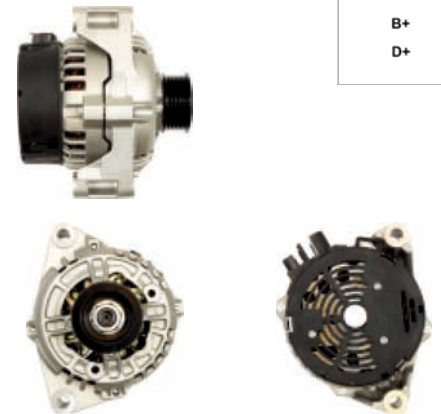

B+
D+

A0081

Cross: Bosch 0123310011, 0123310013, 0986040220

HC PARTS CA1151IR, CA1152IR, **CARGO** 111318

Size A 92, **Size B** 56, **Voltage** 12, **Amp.** 80

For: CITROEN, FIAT, LANCIA, PEUGEOT

In offer also: A0332