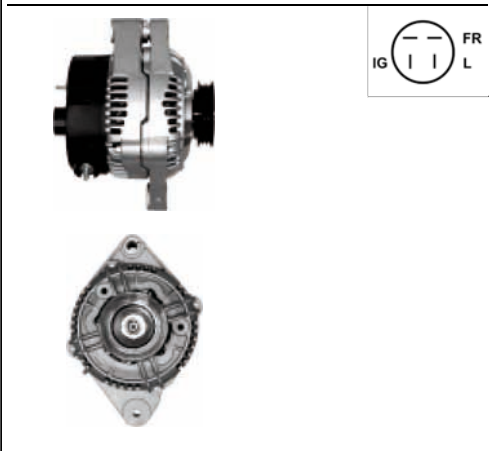

A0153

Cross: Bosch 0123310029, 0123310053, 0986038990
HC PARTS CA1037IR, **CARGO** 112680
Size A 32.5, Size B 14, Size C 79, Voltage 12, Amp. 70
For: FORD

A0155

Cross: Bosch 0120485050, 0986039670
HC PARTS JA992IR, **DELCO** DRA9670
Size A 90, Size B 58, Voltage 12, Amp. 60
For: HONDA, ROVER