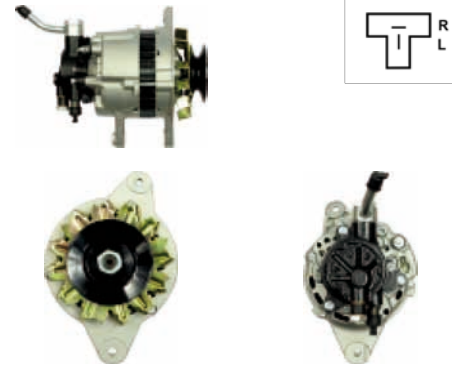

A5030

Cross: Mitsubishi A002T40483, A002T40484
HC PARTS JA148IR, JA663IR, **CARGO** 110672
Size A 35.5, **Size B** 13, **Size C** 55, **Voltage** 12, **Amp.** 55
For: MITSUBISHI