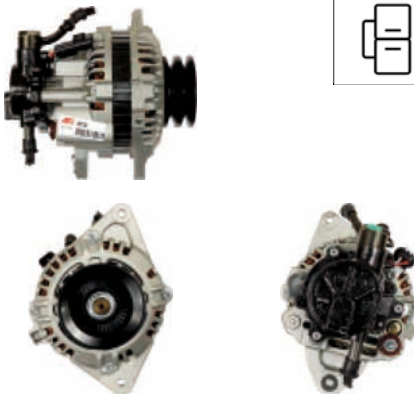

A9100

Cross: Hyundai
HC PARTS JA983IR, **AS-PL** UD02569A
Size A 44.00, **Size B** 13.00, **Size C** 54.50, **Voltage** 12, **Amp.** 75
For: HYUNDAI
In offer also: A5012