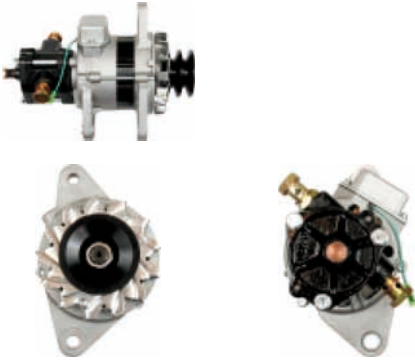

ALTERNATORS OTHER

A9049

Cross: Isuzu 1-81200-236-0, 1812002360
NIERMANN 024010, **NIKKO** 0-33000-4010, 01-33-3012
Size A 58, Size B 16, Size C 69
In offer also: A9048