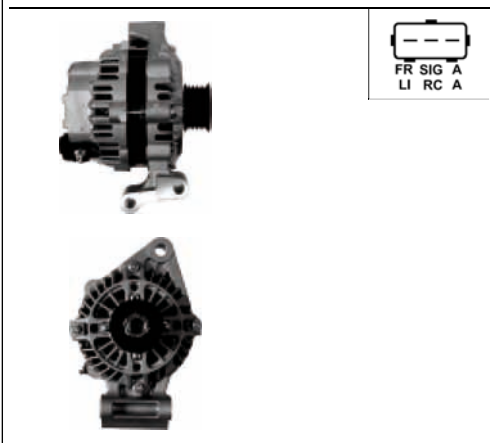

A5034

Cross: Mitsubishi A5TA7692
HC PARTS CA1737IR, **DELCO** DRA4245
Size A 9.5, **Size B** 72, **Size C** 53, **Voltage** 12, **Amp.** 80
For: FORD, MAZDA