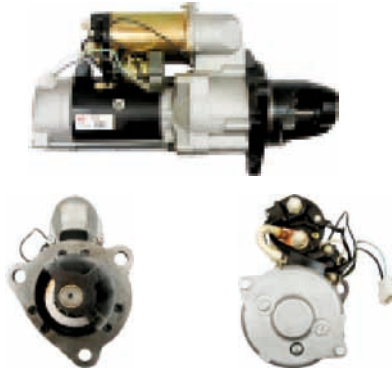

S9089

Cross: Komatsu 6008133630, 6008133632
CARGO 110555, **AS-PL** UD00770S
Size A 91, **Size B** 50, **Power** 7.5, **Voltage** 24,
No./mount. holes 3, **No./mount. holes with thread** 0,
No./teeth (fits into) 12, **rotation** CW
For: KOMATSU