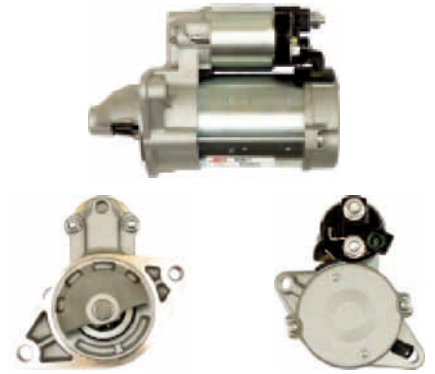

S6041

Cross: Denso 428000-5830, DSN947
DELCO DRS0674, **ELSTOCK** 25-4062
Size A 74.00, **Size B** 14, **Power** 1.3, **Voltage** 12,
No./mount. holes 2, **No./mount. holes with thread** 1,
No./teeth 9, **No./teeth (fits into)** 9, **rotation** CW
For: TOYOTA
In offer also: S6041(DENSO)