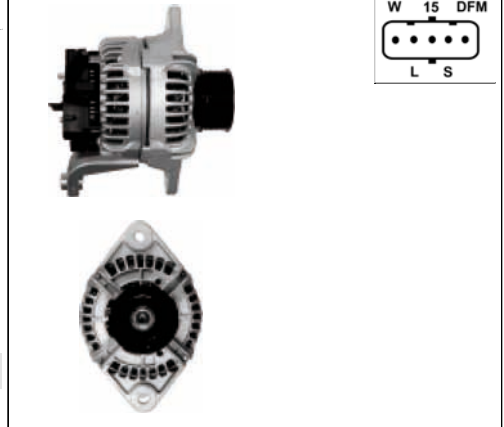

A0139

Cross: Bosch 0124655008, 0124655012, 0124655019
HC PARTS CA1883IR, **CARGO** 114212

Size B 14, **Size C** 105.5, **Voltage** 24, **Amp.** 110

For: RENAULT V.I., VOLVO

In offer also: A0063