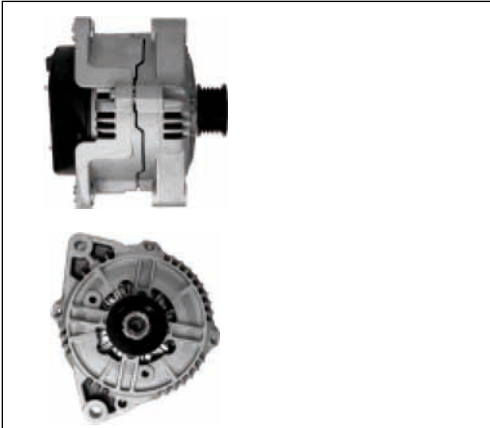

ALTERNATORS BOSCH

A0174

Cross: Bosch 0123510043, 0986044000
HC PARTS CA1328IR, **CARGO** 111998
Size A 50.5, **Size B** 33.3, **Size C** 57, **Voltage** 12, **Amp.** 120
For: AUDI, FORD, OPEL, SEAT, VOLVO, VW