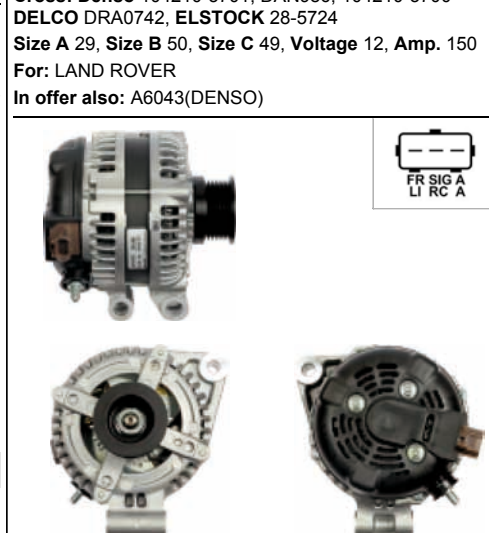

A6043(DENSO)

Cross: Denso 104210-3701, DAN986
DELCO DRA0742, **ELSTOCK** 28-5724
Size A 29, **Size B** 50, **Size C** 49, **Voltage** 12, **Amp.** 150
For: LAND ROVER
In offer also: A6043