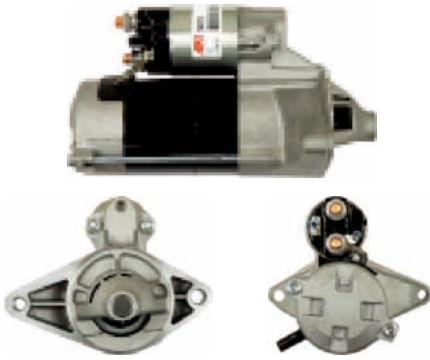

STARTERS DENSO

S6133

Cross: Denso
HC PARTS JS998, AS-PL UD02214S
For: DAIHATSU