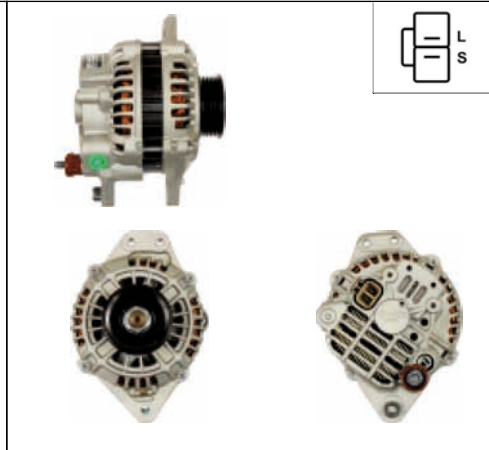

ALTERNATORS OTHER

A9088

Cross: Iskra / Letrika IA0067, AAG1111, 11.201.067
HC PARTS CA17H, CARGO 110178
Size A 32.00, **Size B** 10.00, **Size C** 83.00, **Voltage** 12, **Amp.** 33
For: AUSTIN, CASE, NEW HOLLAND, OPEL