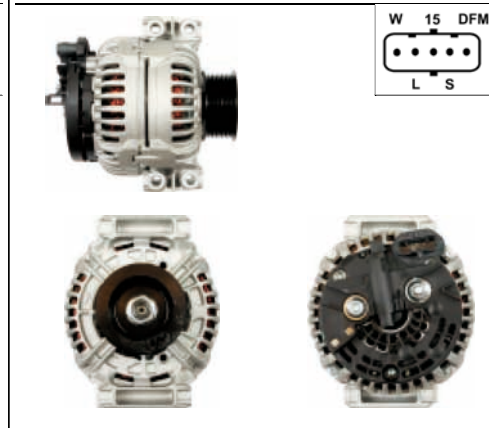

A0064

Cross: Bosch 0124655007, 0986047820
HC PARTS CA1880IR, CARGO 115498, AS-PL A0064

Size A 20, Size B 85, Voltage 24, Amp. 100

For: SCANIA