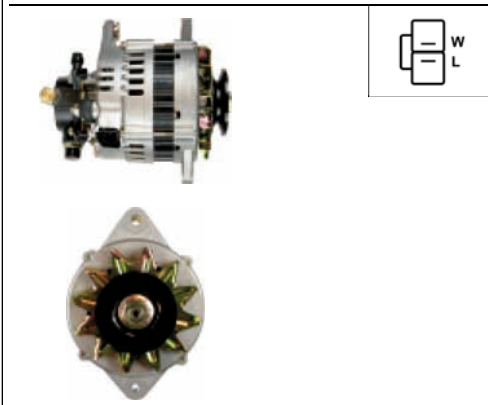

A2016

Cross: Hitachi LR1100-501, LR1100-501B
HC PARTS JA1370IR, **CARGO** 111831
Size A 41.5, **Size B** 13, **Size C** 74.8, **Voltage** 12, **Amp.** 100
For: OPEL