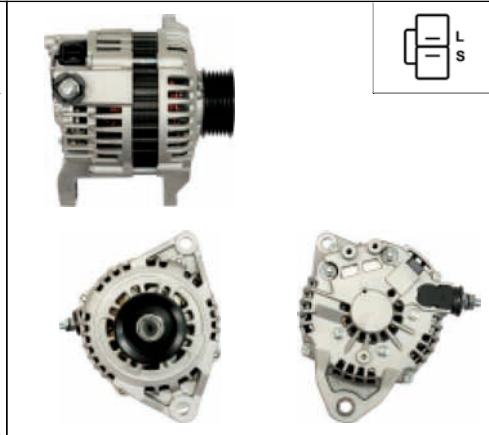

A2051

Cross: Hitachi LR190-737, LR190-737B, LR190-737BR
CARGO 113375, 113424, **NISSAN** 23100-0W001
Size A 40, **Size B** 12.5, **Size C** 80.5, **Voltage** 12, **Amp.** 90
For: NISSAN