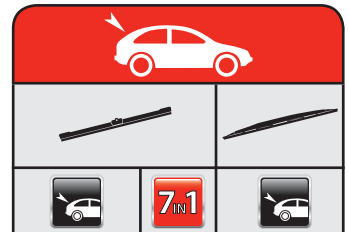

EASYVISION

BMW

...BMW								
1 (F21)	12/11→	EF55	EF45	2				
2 Coupe (F22, F87)	10/13→	EF55	EF45	2				
2 Active Tourer (F45)	09/14→	EF65	EF48	1				
2 Gran Tourer (F46)	03/15→	EF65	EF48	1				
3 (E36)	09/90→02/98	ER53	ER50		E53	E51		
3 (E46)	02/98→04/05	ER60	ER50					
3 (E90)	01/05→12/11							
→08/09		EF60	EF48	5				
09/09→		EF60	EF48	2				
3 (F30, F35, F80)	10/11→							
		EF60	EF48	2				
3 Convertible, Coupe (E36)	03/92→04/99	ER53	ER50		E53	E51		
3 Compact (E36)	03/94→08/00	ER53	ER50		E53	E51	ER45	E45
3 Touring (E36)	01/95→10/99	ER53	ER50		E53	E51		E38
3 Convertible, Coupe, Touring (E46)	04/99→12/07	ER60	ER50					
3 Compact (E46)	06/01→02/05	ER60	ER50				ER45	E45
3 Touring (E91)	12/04→06/12							
→08/09		EF60	EF48	5				
09/09→		EF60	EF48	2				
3 Coupe (E92)	06/06→12/13							
→08/09		EF60	EF40	5				
09/09→		EF60	EF40	2				
3 Convertible (E93)	08/06→12/13							
→08/09		EF60	EF40	5				
09/09→		EF60	EF40	2				
3 Touring (F31)	10/11→							
		EF60	EF48	2				
3 Gran Turismo (F34)	03/13→							
		EF60	EF48	2				
4 Coupe (F32, F82)	07/13→							
		EF60	EF45	2				
4 Convertible (F33, F83)	10/13→							
		EF60	EF45	2				
4 Gran Coupe (F36)	03/14→							
		EF60	EF45	2				
5 (E60)	07/03→03/10							
		EF60	EF58	C				
		EF58	EF60	C