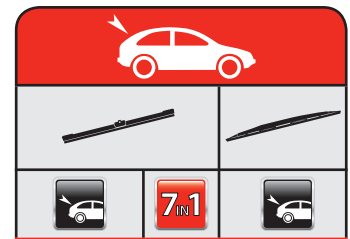

EASYVISION

...AUDI												
A6 Avant (4G5, C7, 4GD)	05/11→											
A7 Sportback (4GA, 4GF)	10/10→											
A8 (4D2, 4D8)	03/94→12/02											
A8 (4H_)	11/09→											
ALLROAD (4BH, C5)	05/00→08/05											
CABRIOLET (8G7, B4)	05/91→08/00											
Q3 (8U)	06/11→											
Q5 (8R)	11/08→											
Q7 (4L)	03/06→08/15											
Q7 (4M)	01/15→											
TT (8N3)	10/98→06/06											
TT (8J3)	08/06→06/14											
TT (FV3)	07/14→											
TT Roadster (8N9)	10/99→06/06											
TT Roadster (8J9)	03/07→06/14											
TT Roadster (FV9)	11/14→											
BMW												
1 (E81)	09/06→09/12											
1 Coupe (E82)	10/07→10/13											
1 (E87)	11/03→01/13											
1 Convertible (E88)	03/08→12/13											
1 (F20)	11/10→											

AUDI
BMW